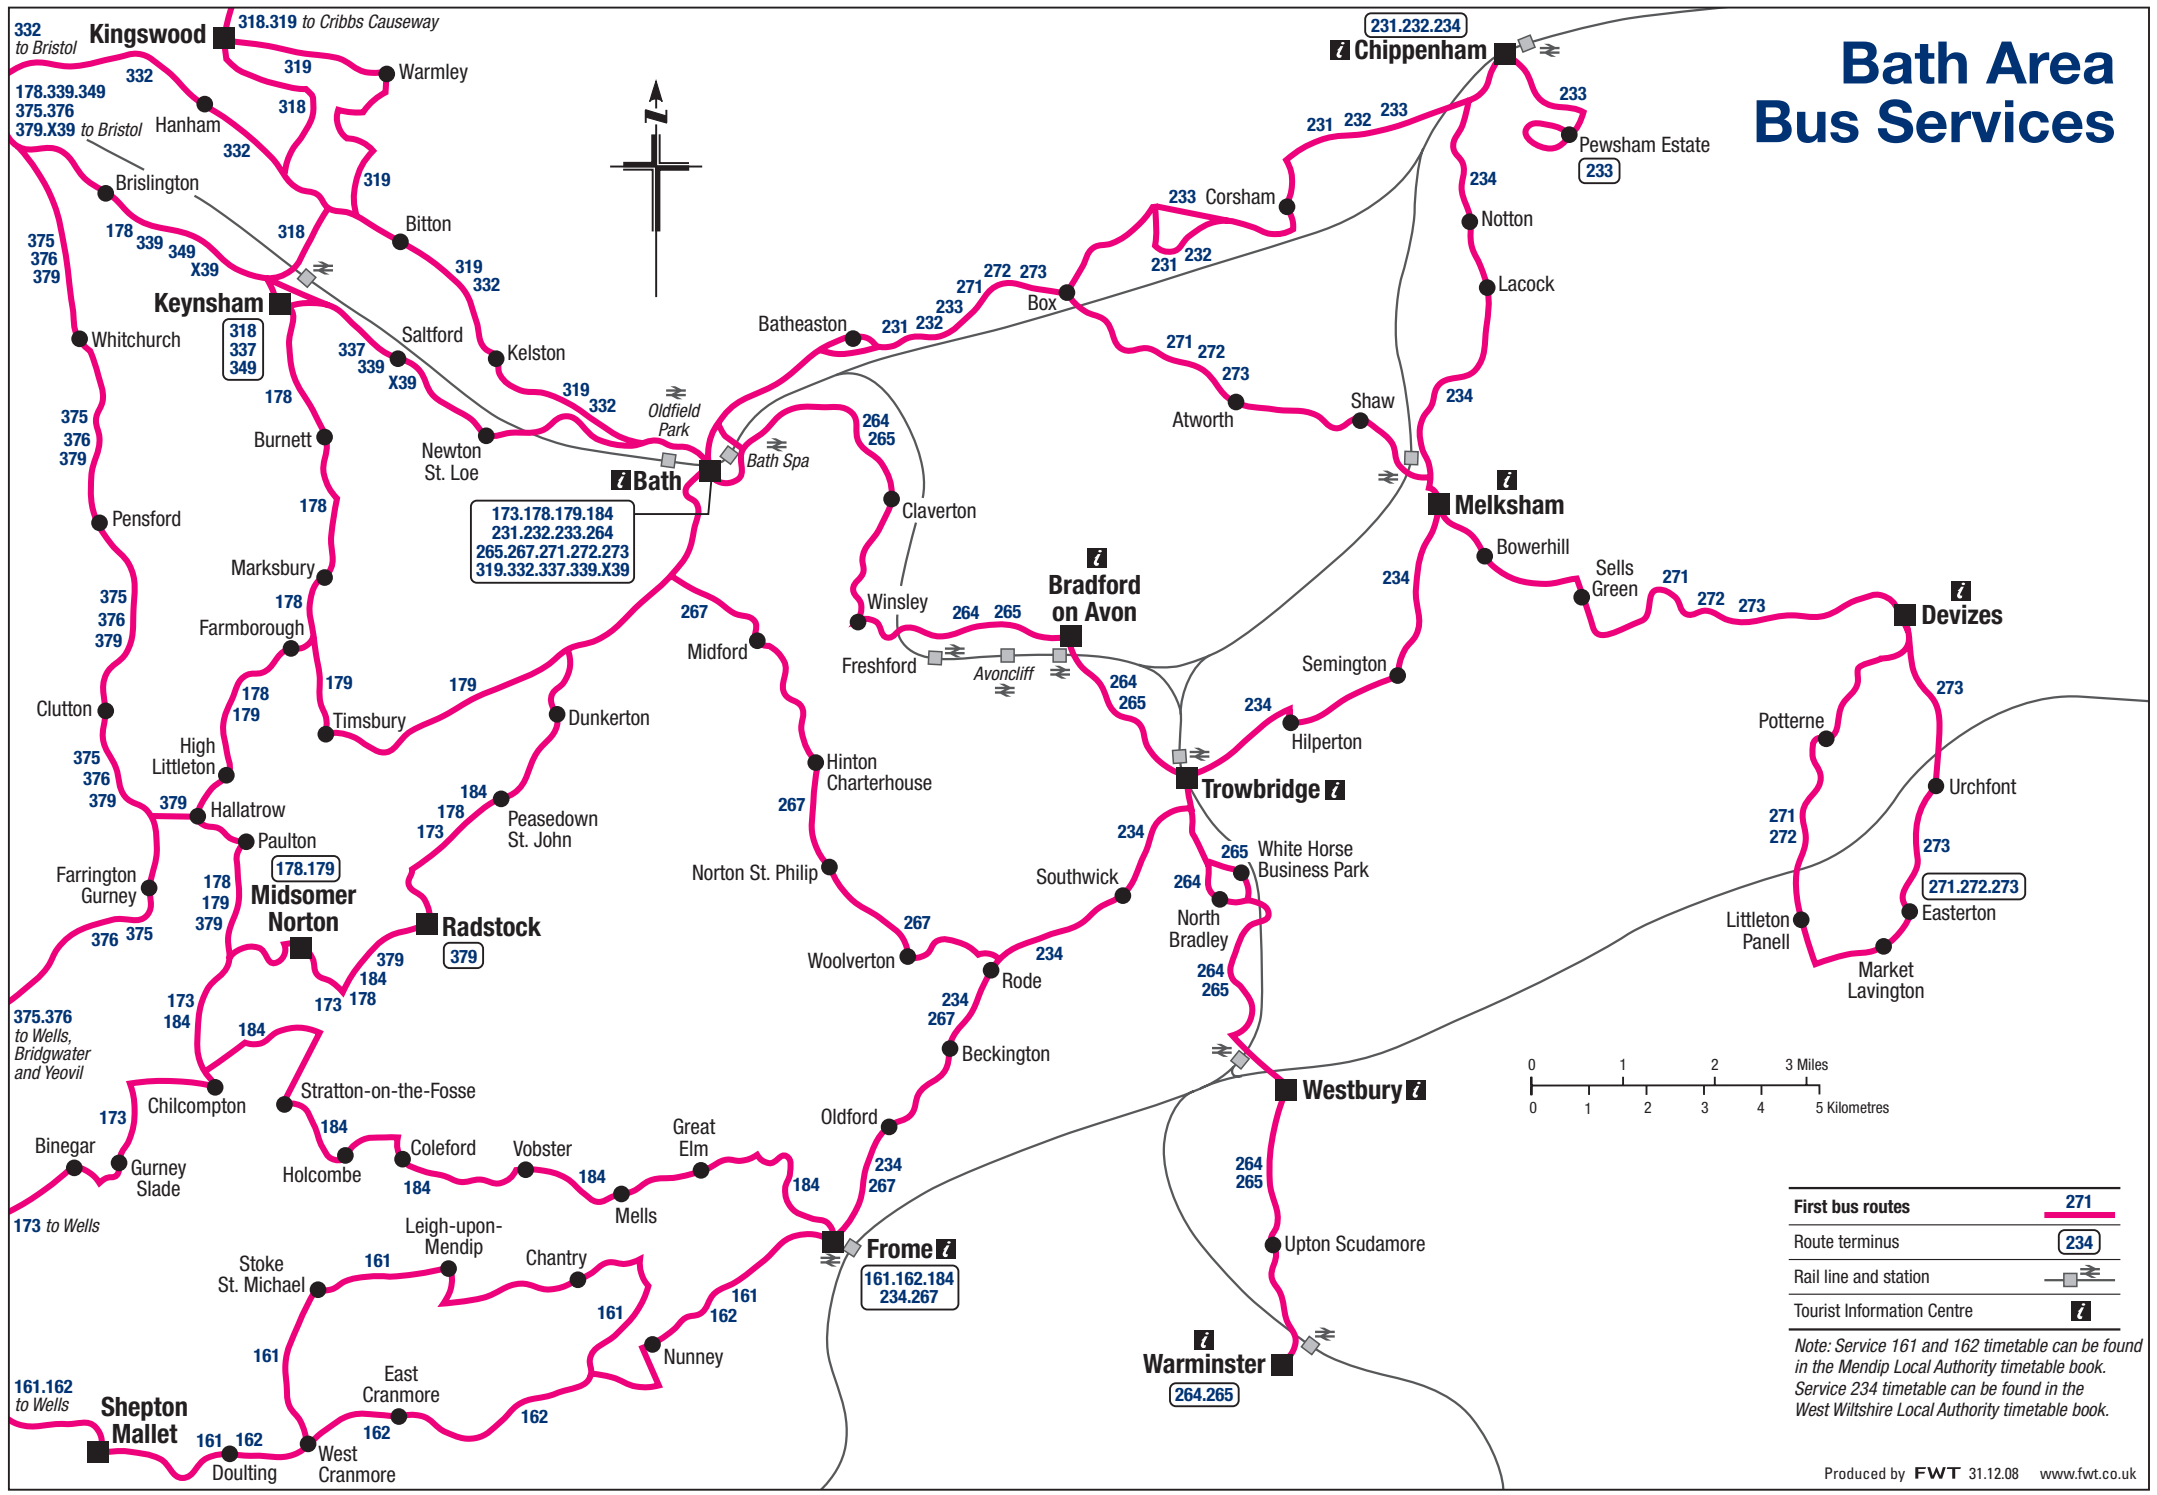

Bath Area Bus Services

First bus routes	271
Route terminus	234
Rail line and station	
Tourist Information Centre	

Note: Service 161 and 162 timetable can be found in the Mendip Local Authority timetable book. Service 234 timetable can be found in the West Wiltshire Local Authority timetable book.