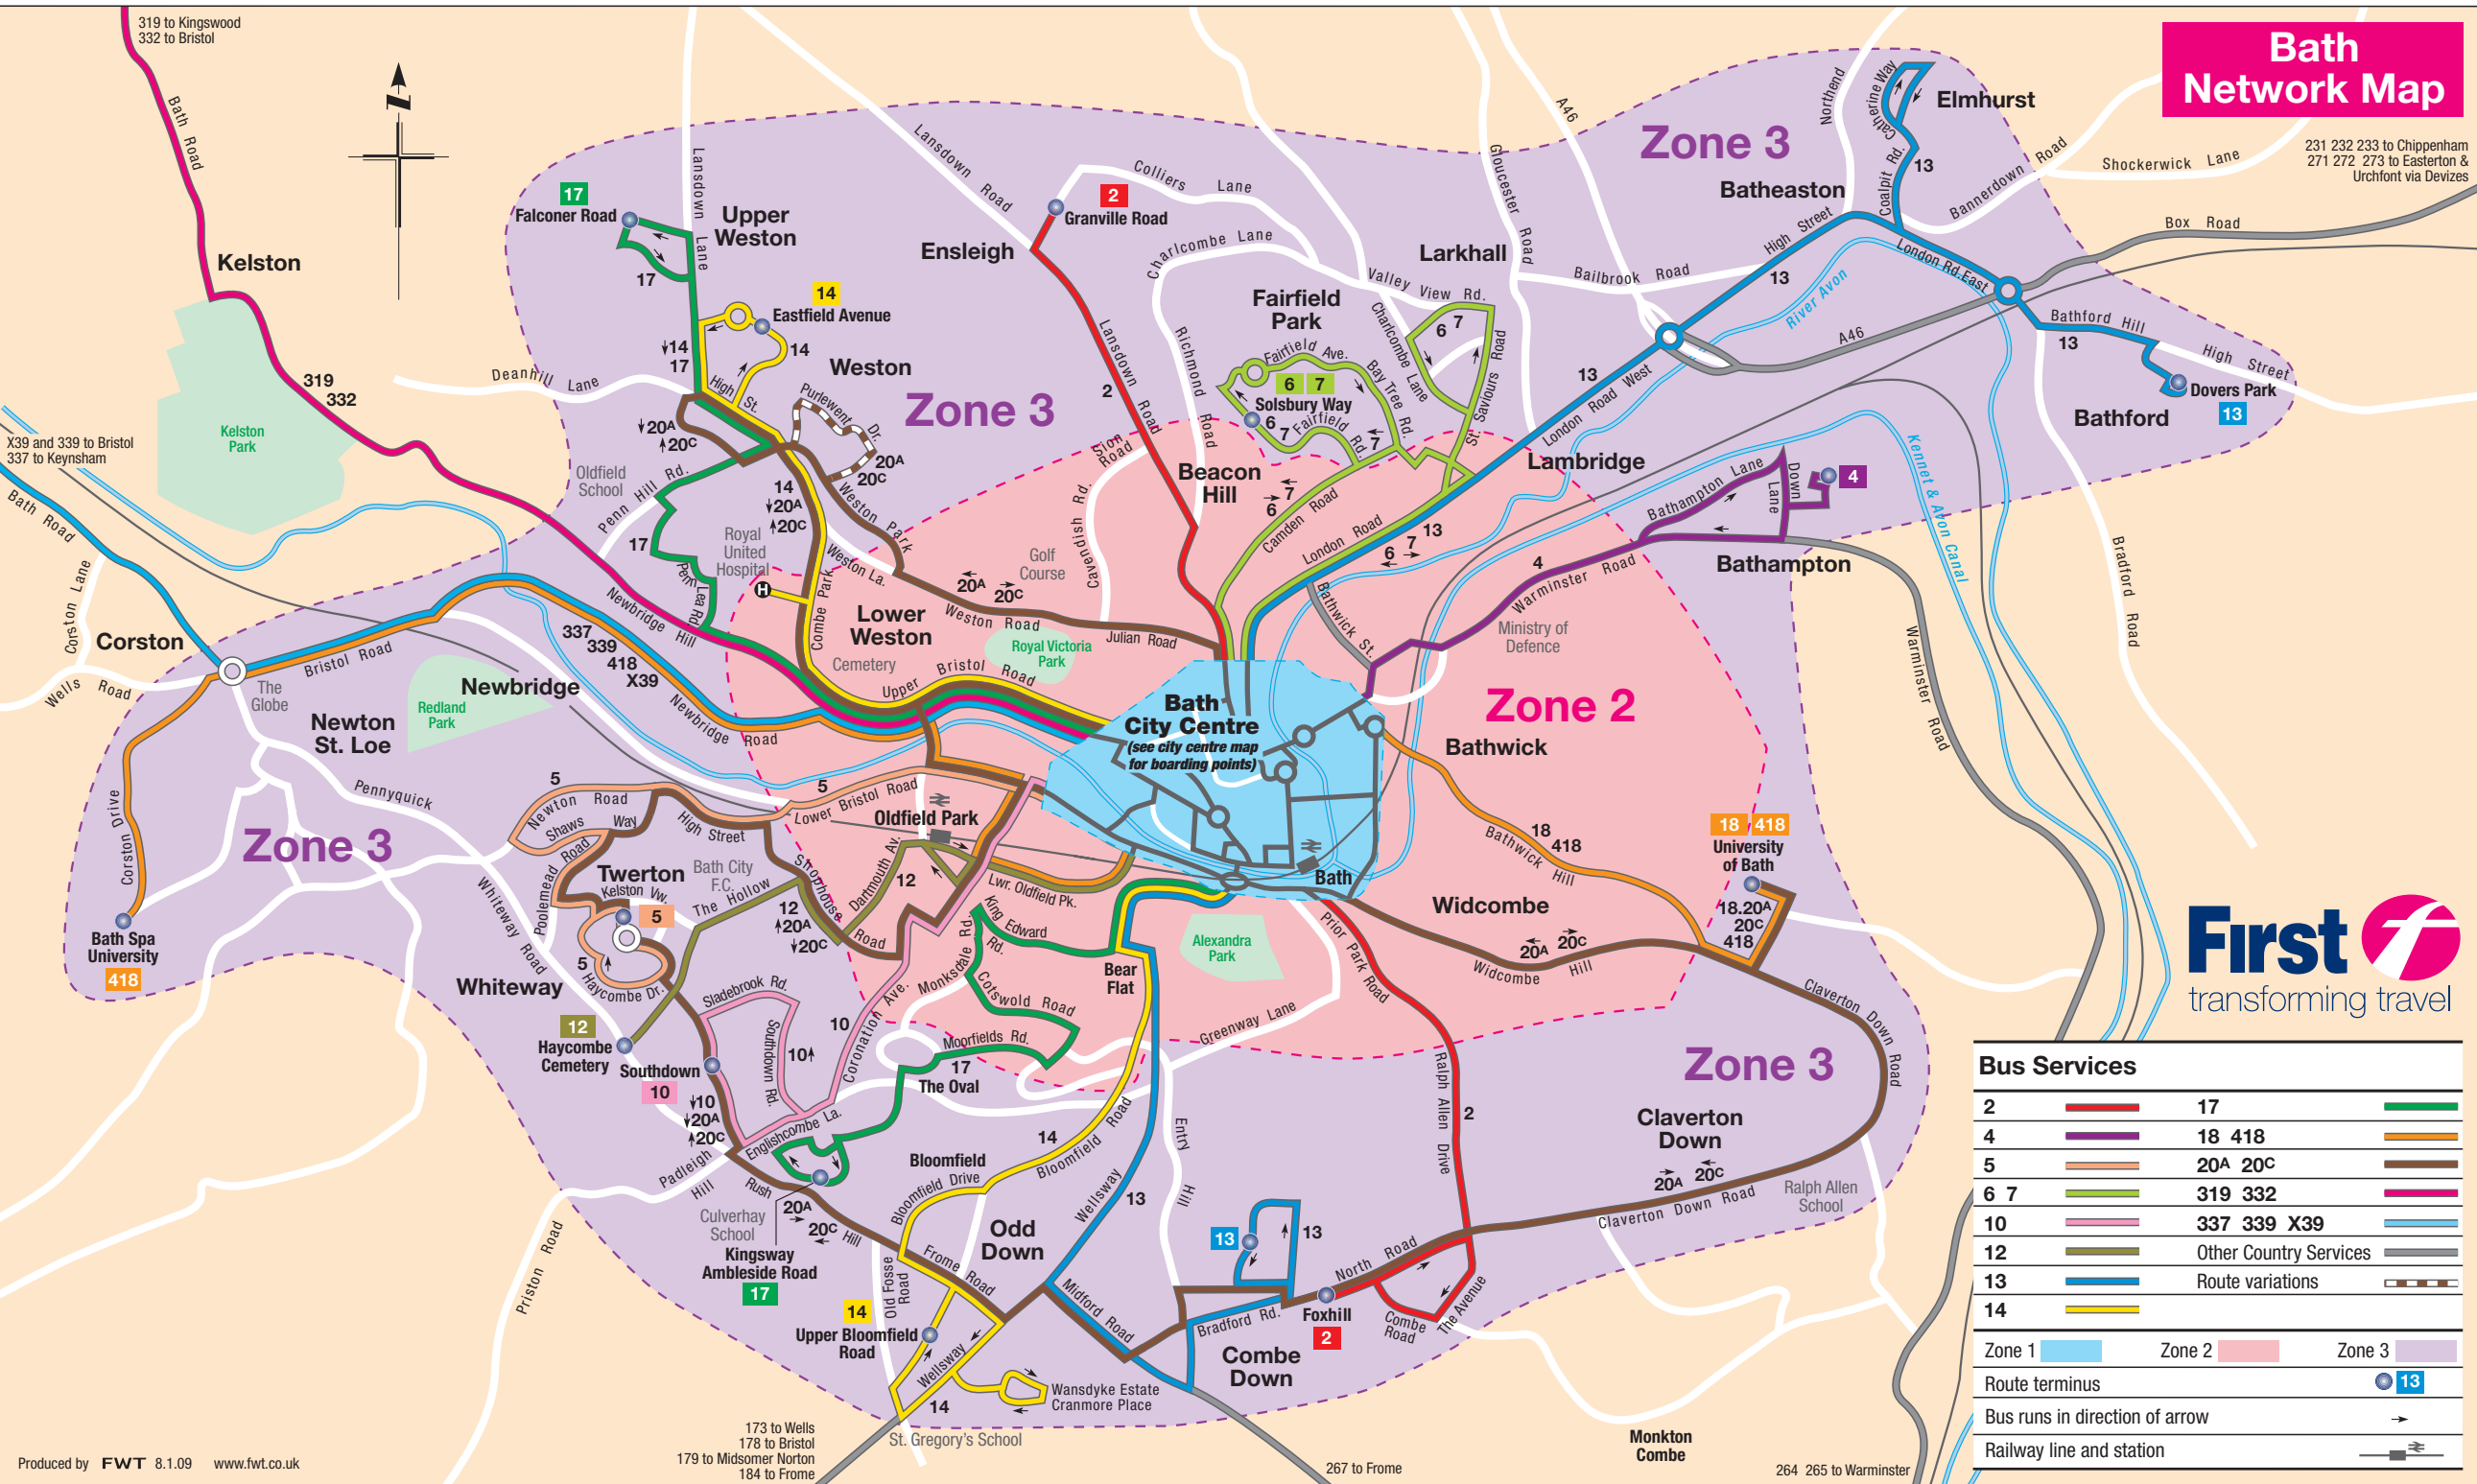

Bath Network Map

231 232 233 to Chippenham
271 272 273 to Easterton & Urchfont via Devizes

Bus Services	
2	17
4	18 418
5	20A 20C
6 7	319 332
10	337 339 X39
12	Other Country Services
13	Route variations
14	
Zone 1	Zone 2 Zone 3
Route terminus	13
Bus runs in direction of arrow	→
Railway line and station	—+—