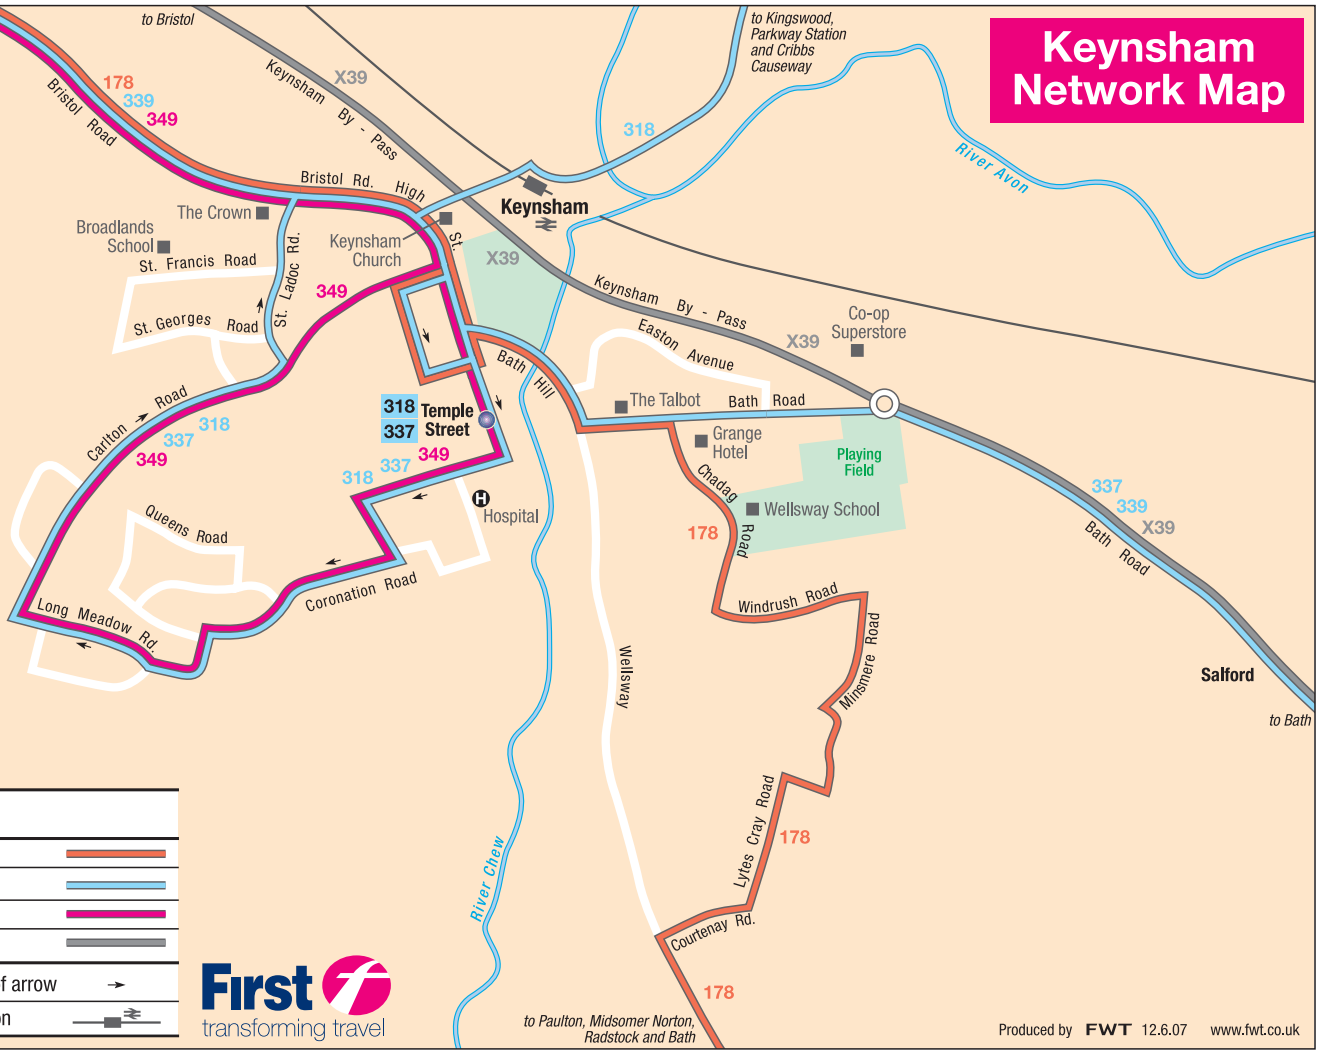

# Keynsham Network Map

## Bus Services

178	
318 337 339	
349	
X39	

Bus runs in direction of arrow

Railway line and station

to Paulton, Midsomer Norton, Radstock and Bath