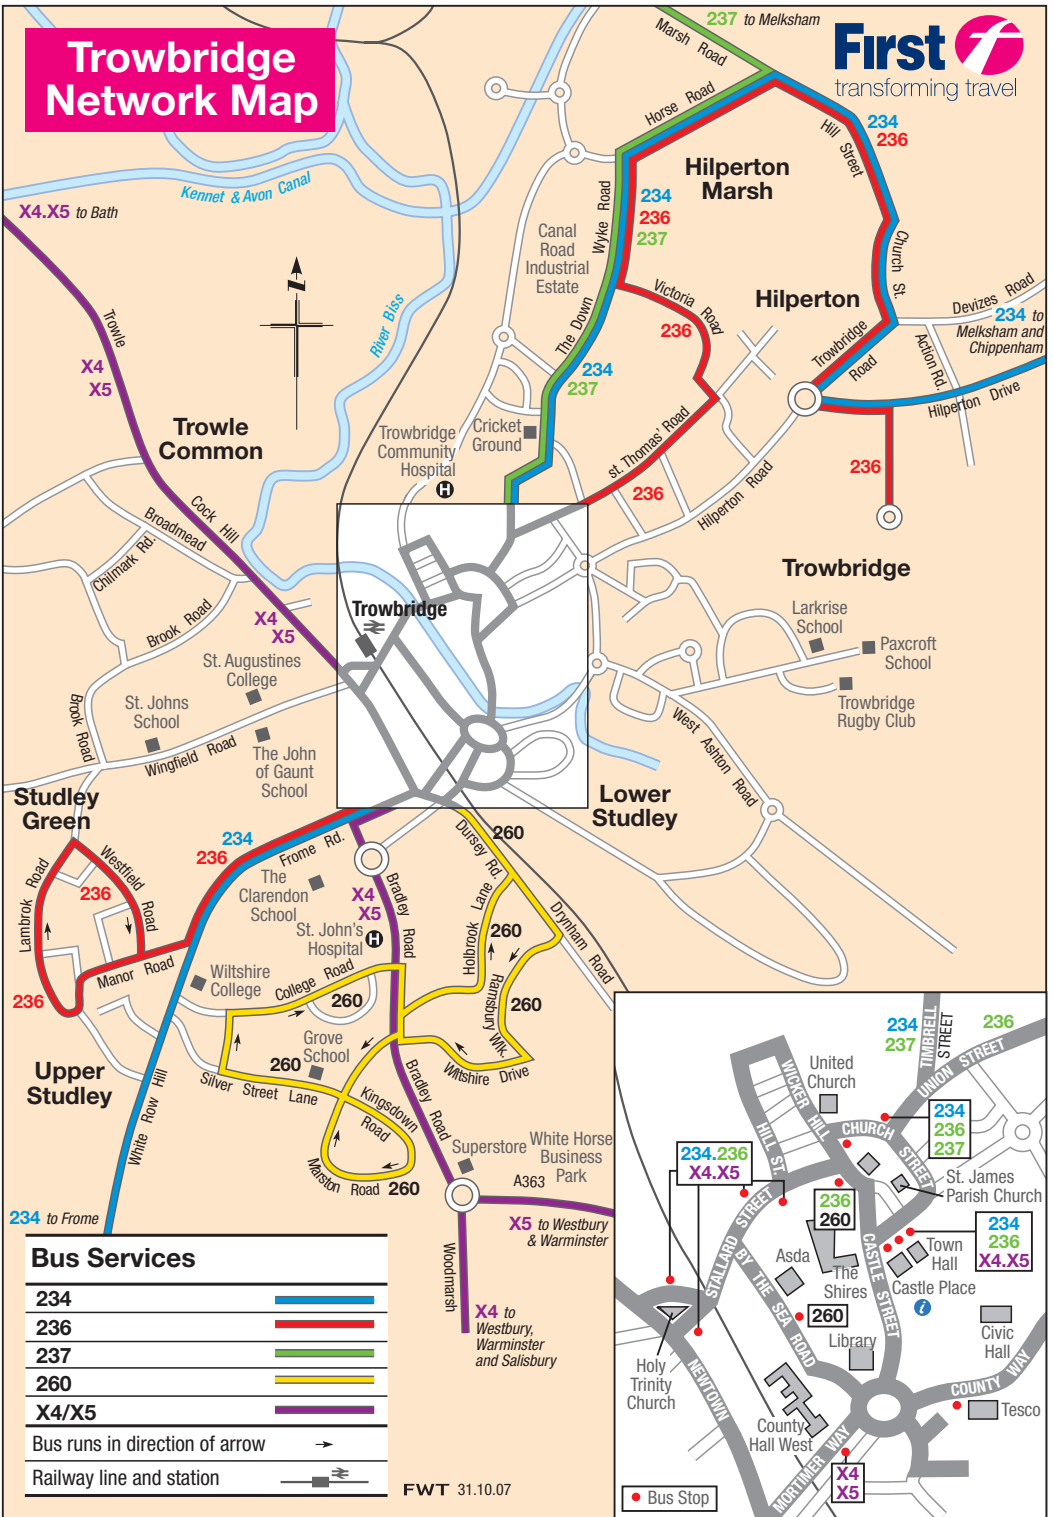

Trowbridge Network Map

Bus Services

234	
236	
237	
260	
X4/X5	
Bus runs in direction of arrow	
Railway line and station	