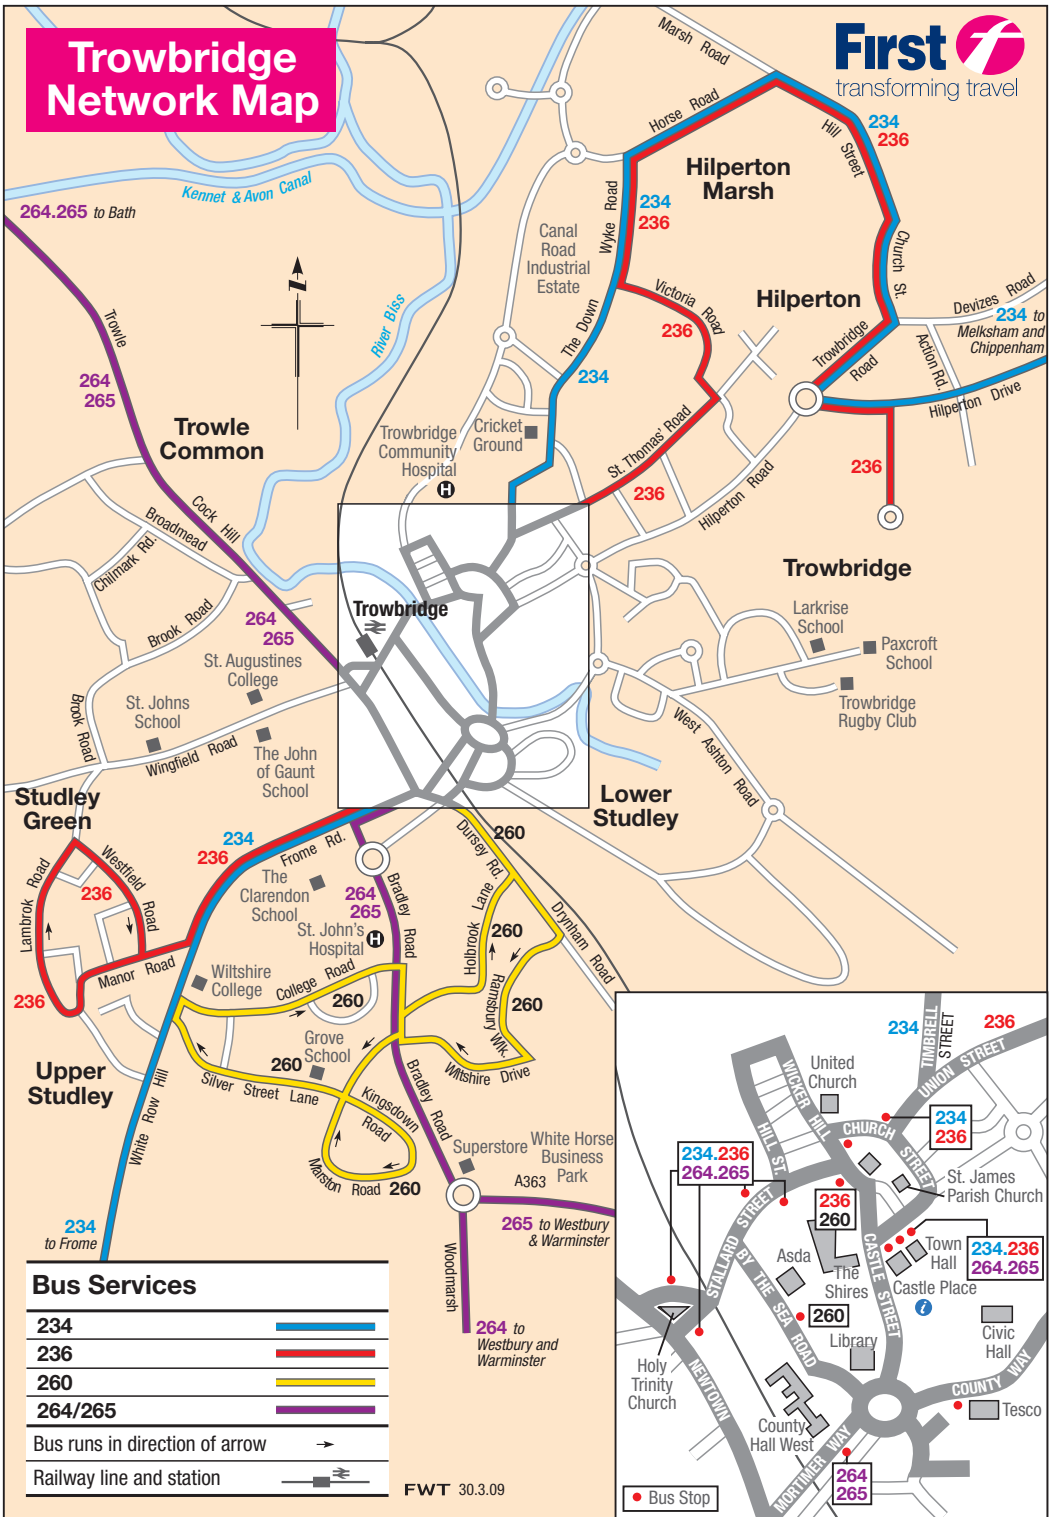

# Trowbridge Network Map

## Bus Services

<b>234</b>	
<b>236</b>	
<b>260</b>	
<b>264/265</b>	
Bus runs in direction of arrow	
Railway line and station	