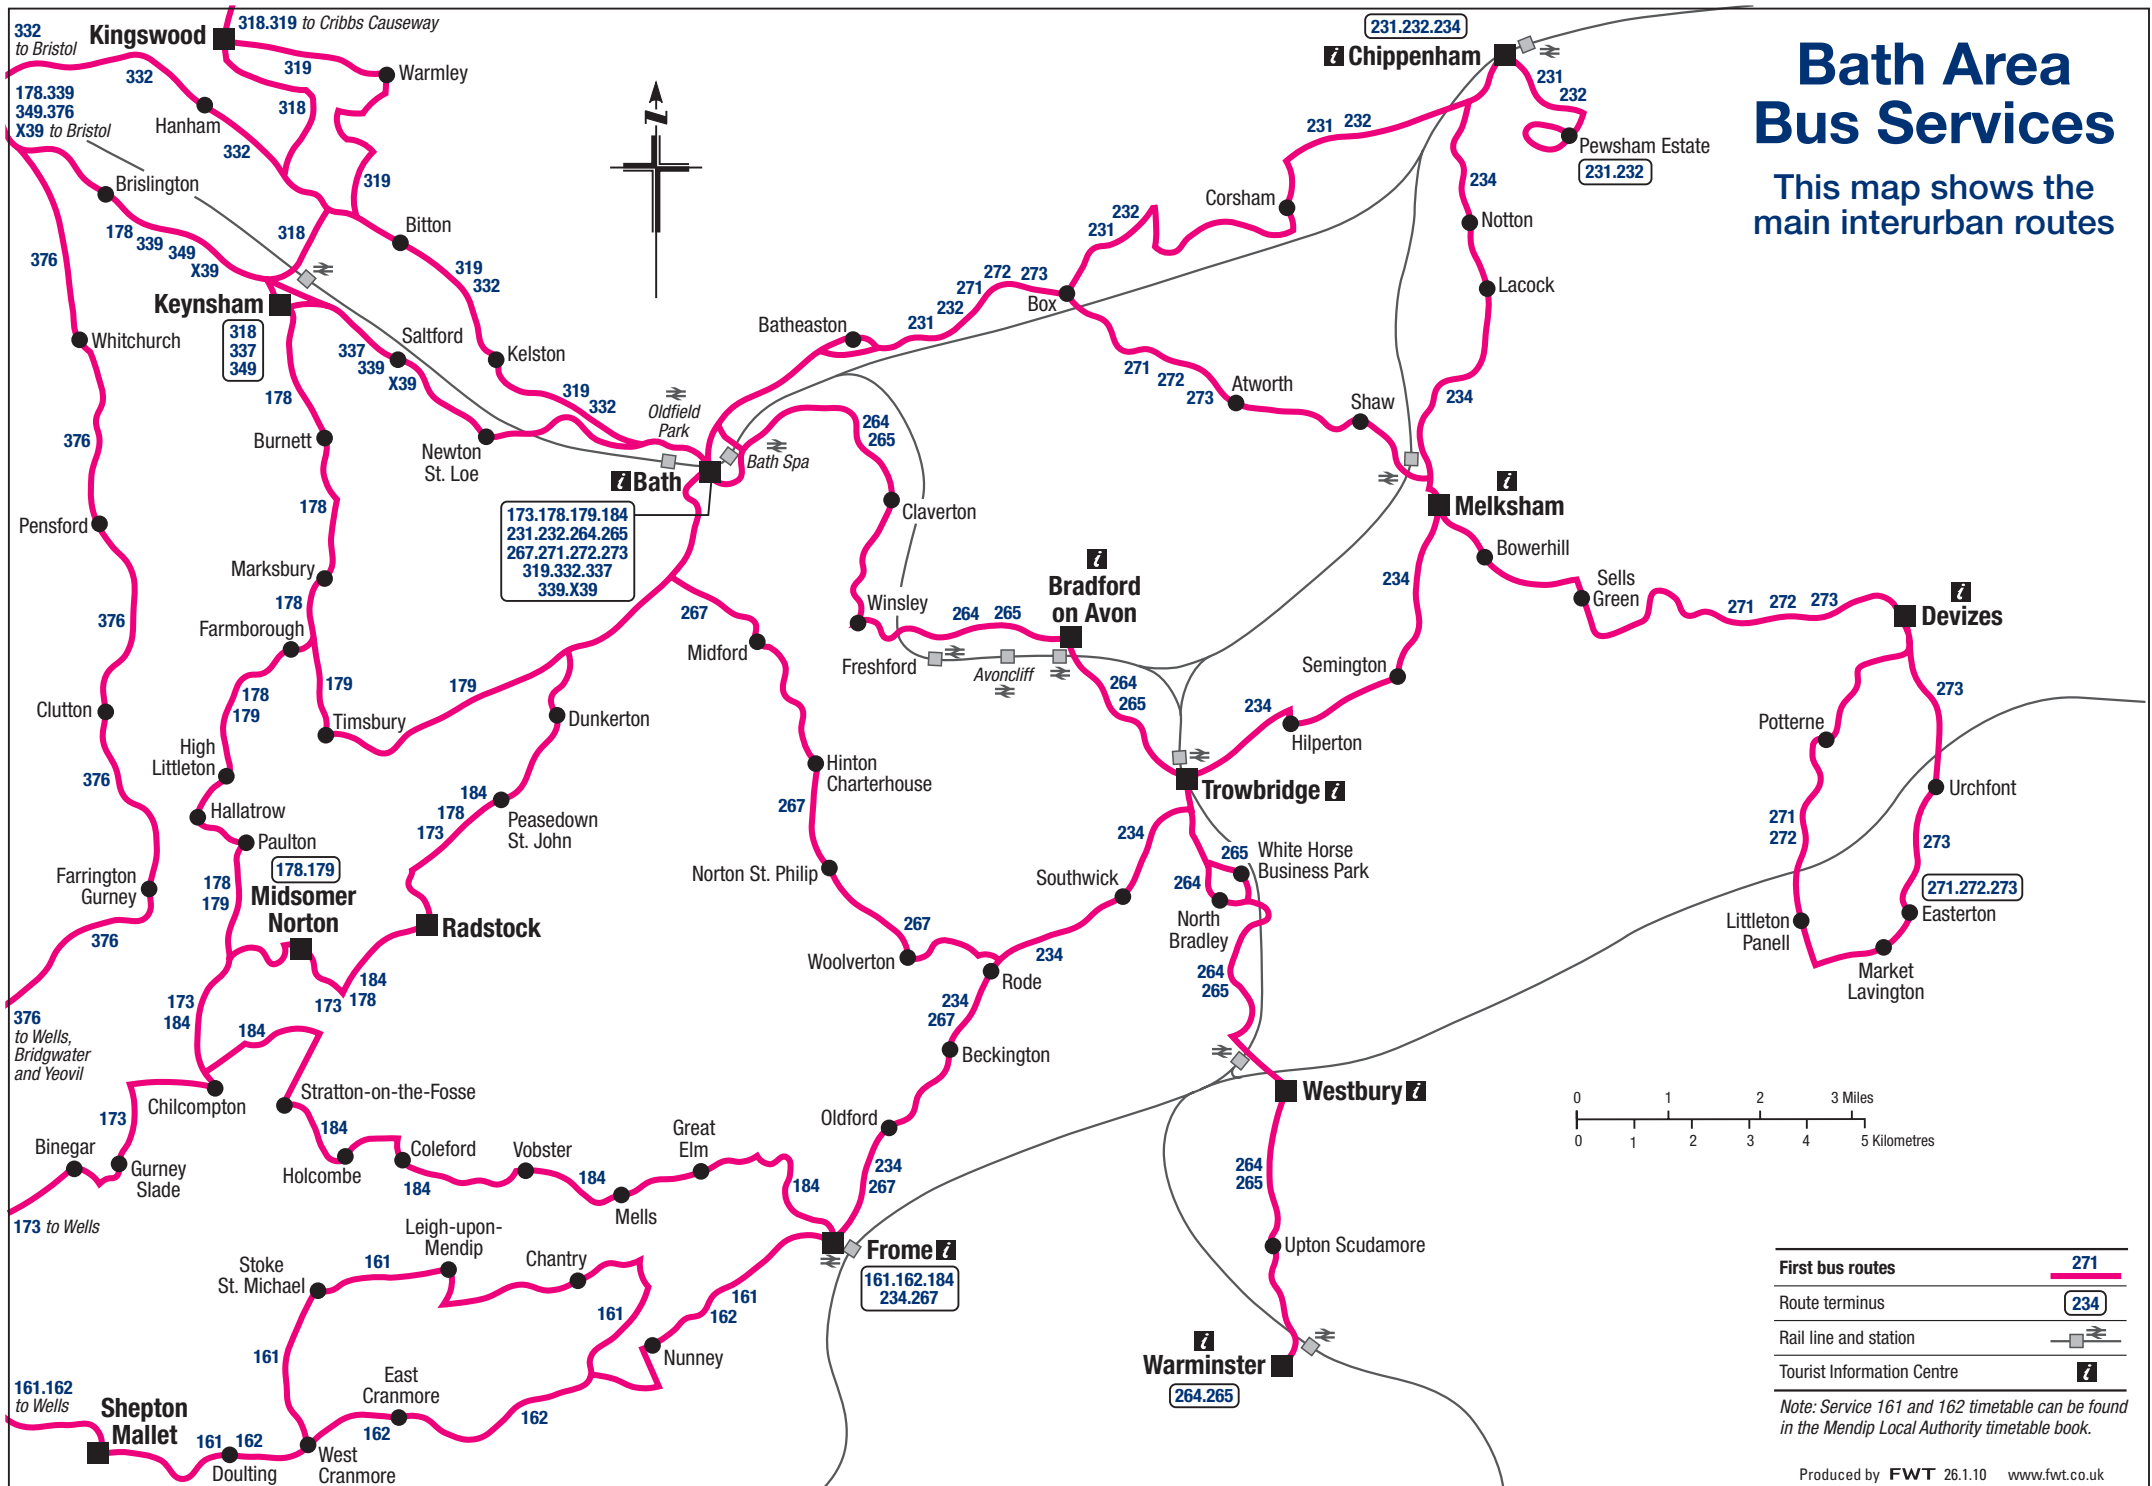

Bath Area Bus Services

This map shows the main interurban routes

First bus routes	271
Route terminus	234
Rail line and station	[Symbol]
Tourist Information Centre	[Symbol]

Note: Service 161 and 162 timetable can be found in the Mendip Local Authority timetable book.