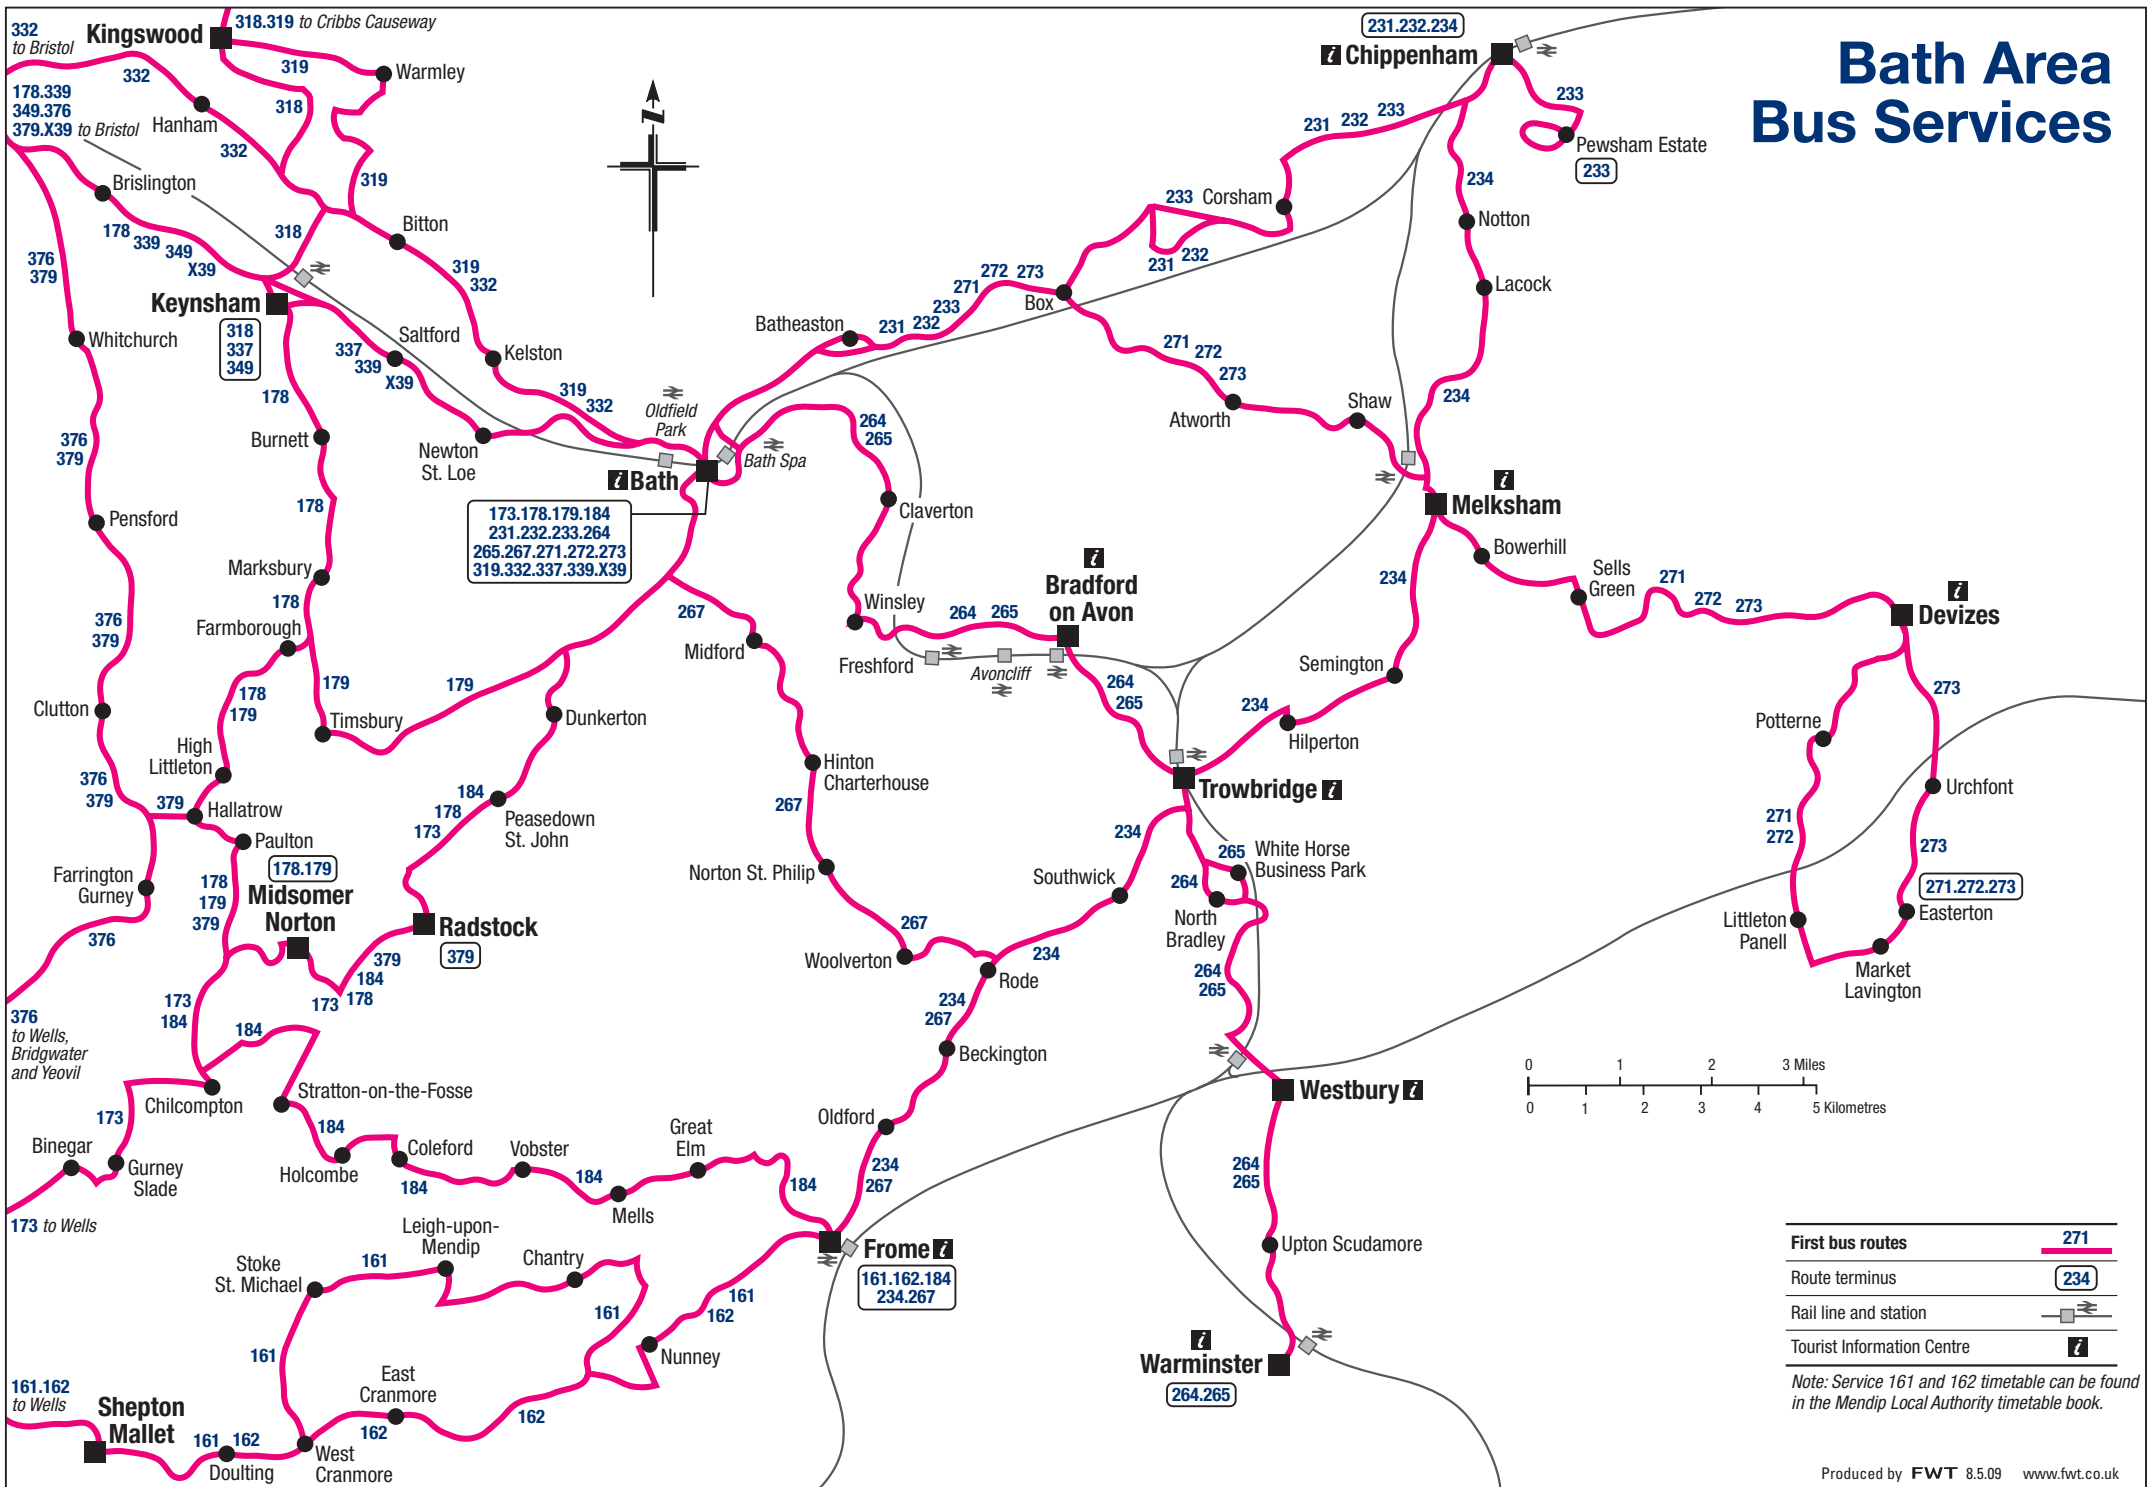

# Bath Area Bus Services

First bus routes	271
Route terminus	234
Rail line and station	
Tourist Information Centre	

Note: Service 161 and 162 timetable can be found in the Mendip Local Authority timetable book.