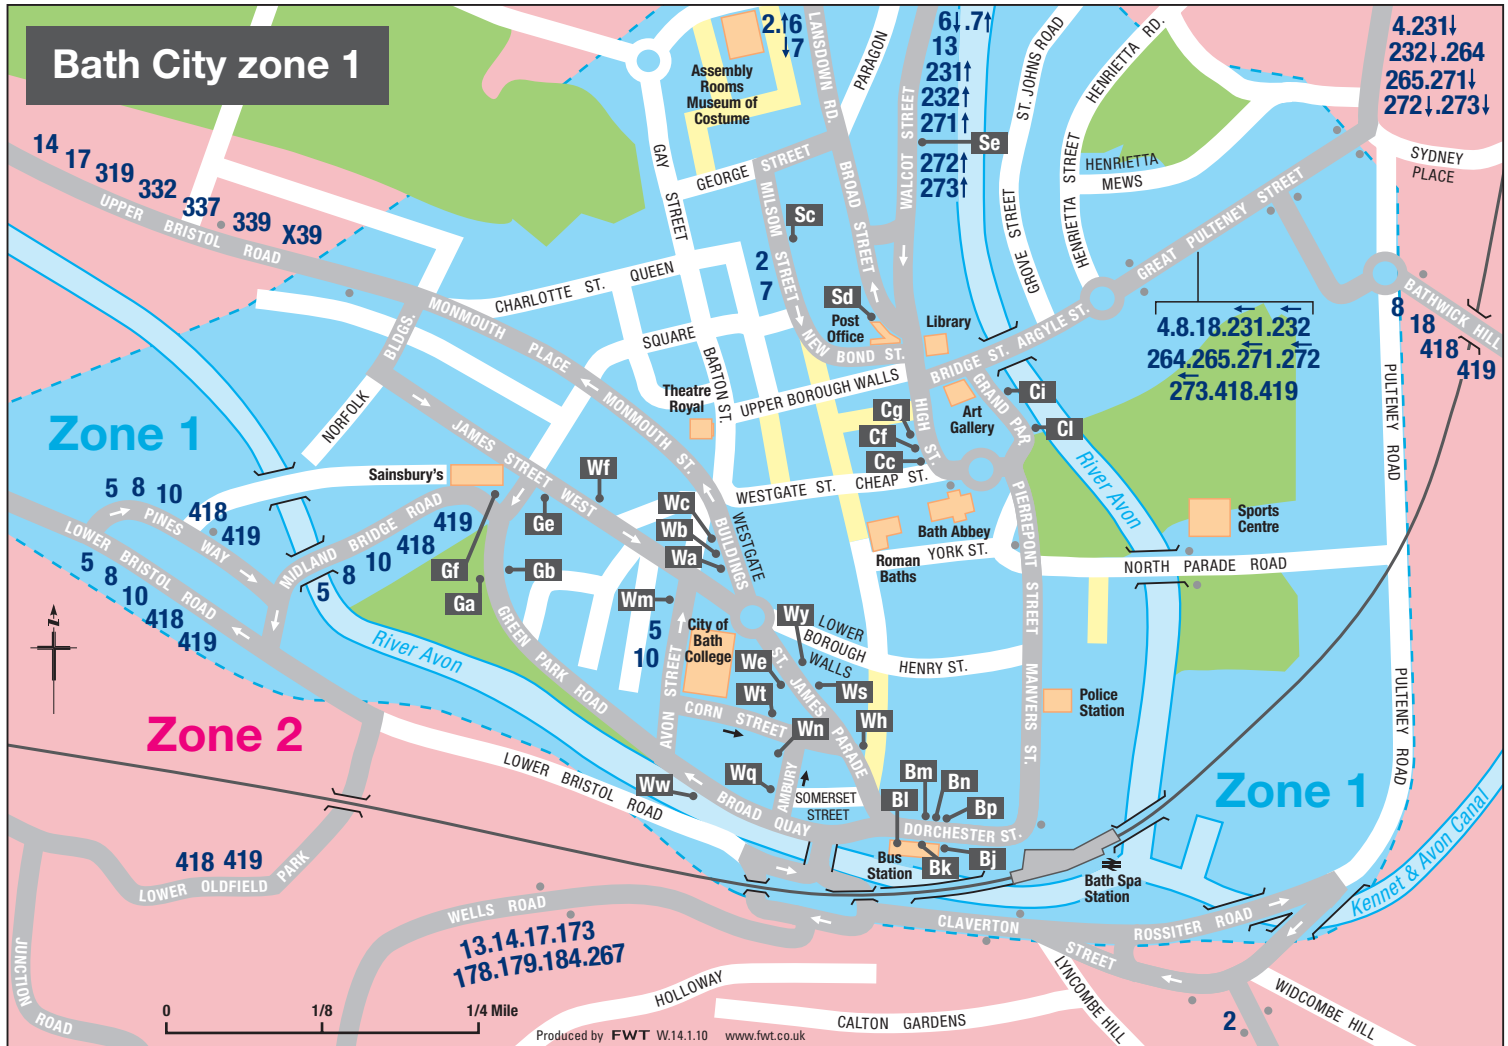

Bath City zone 1

where to catch your bus

● 2 to ENSLEIGH	Bp, Cg, Sd
● 2 to COMBE DOWN	Sc, Ci, Bl
● 4 to BATHAMPTON	Wq, Bp, Cc
● 5 to WHITEWAY	Bus Stn, Wm, Go
● 6/7 to LARKHALL/FAIRFIELD PARK	Wn, Bn, Cc, Sd
● 8 to UNIVERSITY OF BATH	Gb, Wt, Cf
● 8 to KINGSWAY	Ci, Bh, Ww, Wm, Go
● 10 to SOUTHDOWN	Bus Stn, Wm, Go
● 12 to WHITEWAY	Wp
● 13 to FOXHILL	Ci, Bi
● 13 to ELMHURST/BATHFORD	Bm, Cg
● 14 to ODD DOWN	Wf, Wy, (set down only) Bus Stn
● 14 to WESTON	Bk, We, Wb
● 17 to KINGSWAY	Wf, Wy Bus Stn
● 17 to UPPER WESTON	Bk, We, Wb
● 18 to UNIVERSITY OF BATH	Wt, Cf
173 to WELLS	Bus Stn
178 to BRISTOL	Bus Stn
179 to MIDSOMER NORTON	Bus Stn
184 to FROME	Bus Stn
231/232 to CHIPPENHAM	Bus Stn, Cg
319/332 to KELSTON ROAD/CRIBBS CAUSEWAY (319)	Bus Stn, Wc
332 to BRISTOL	Bus Stn, Wc
319/332 to BUS STATION	Gb, Bus Stn
337/339/649/X39 to NEWBRIDGE ROAD/KEYNSHAM/ BRISTOL	Bus Stn, Wc
337/339/649/X39 to BUS STATION	Gb, Bus Stn
● 418/419 to UNIVERSITY OF BATH	Gb, Wt Cf
● 418/419 to BATH SPA UNIVERSITY	Ci, Bh, Ww, Wm, Go
264/265 to WARMINSTER	Bus Stn, Cc
267 to FROME	Bus Stn
271/272/273 to EASTERTON	Bus Stn, Sd