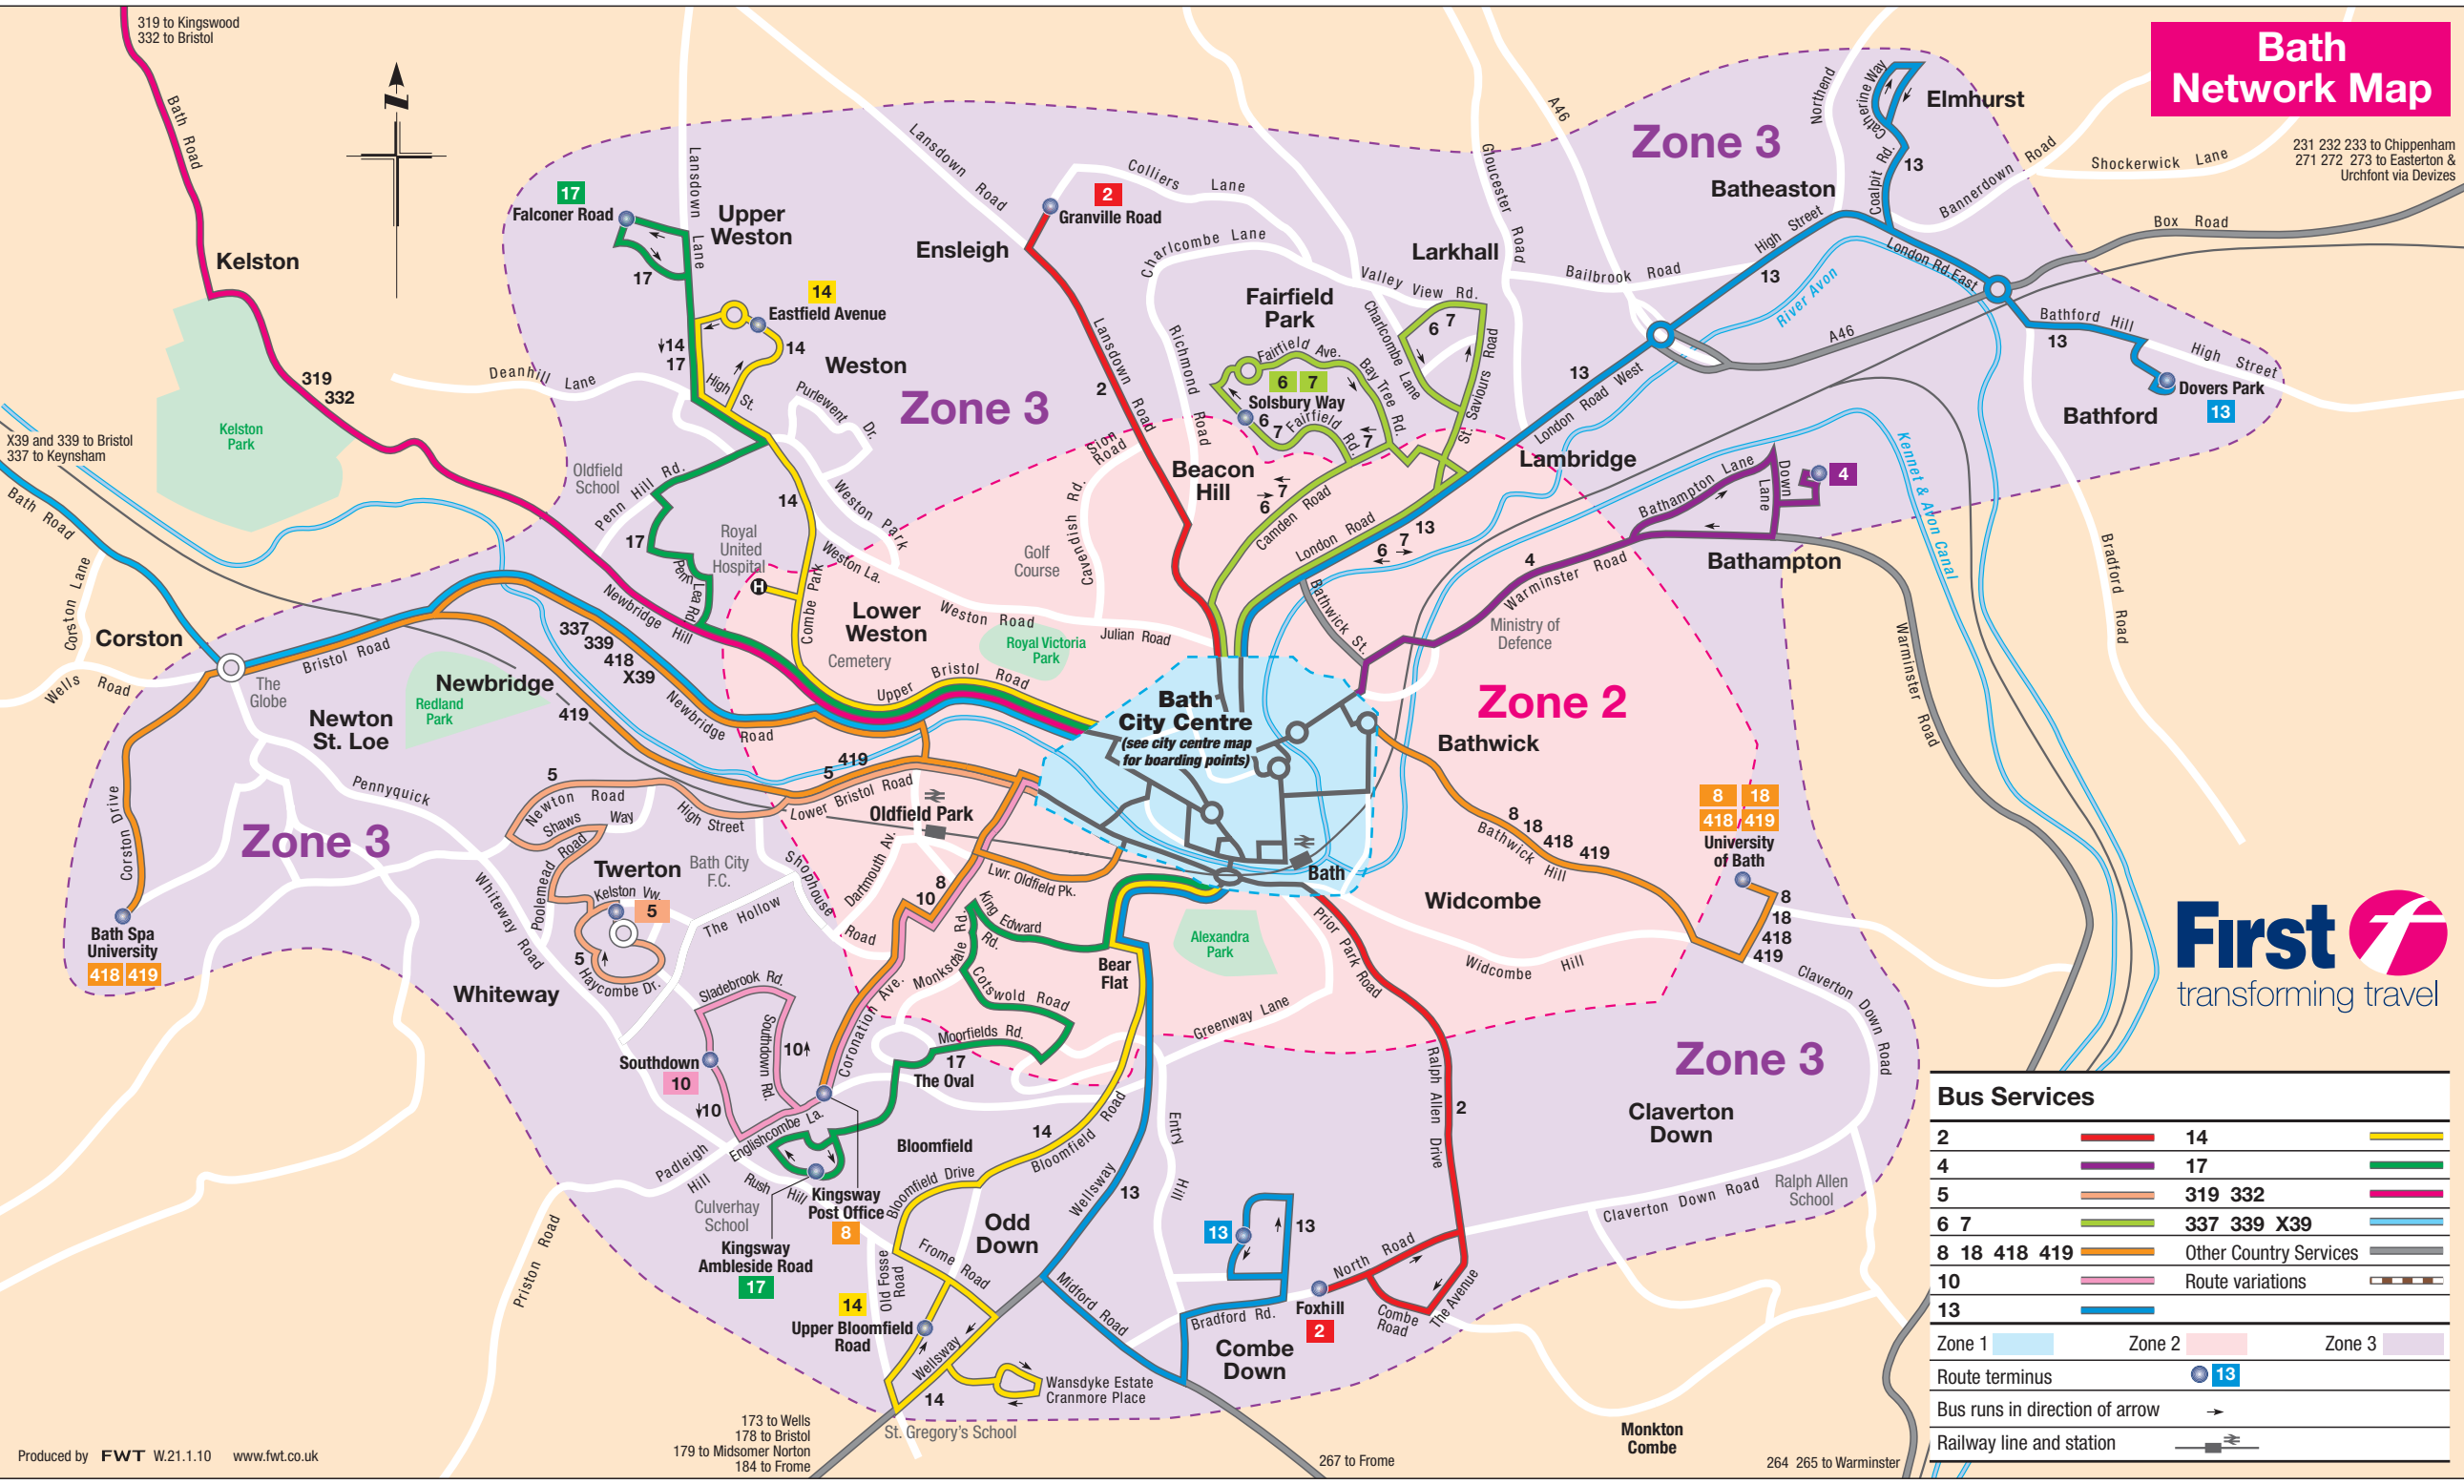

# Bath Network Map

231 232 233 to Chippenham  
271 272 273 to Easterton & Urchfont via Devizes

Bus Services		
2		14
4		17
5		319 332
6 7		337 339 X39
8 18 418 419		Other Country Services
10		Route variations
13		
Zone 1		Zone 2
Zone 2		Zone 3
Zone 3		
Route terminus		13
Bus runs in direction of arrow		
Railway line and station		