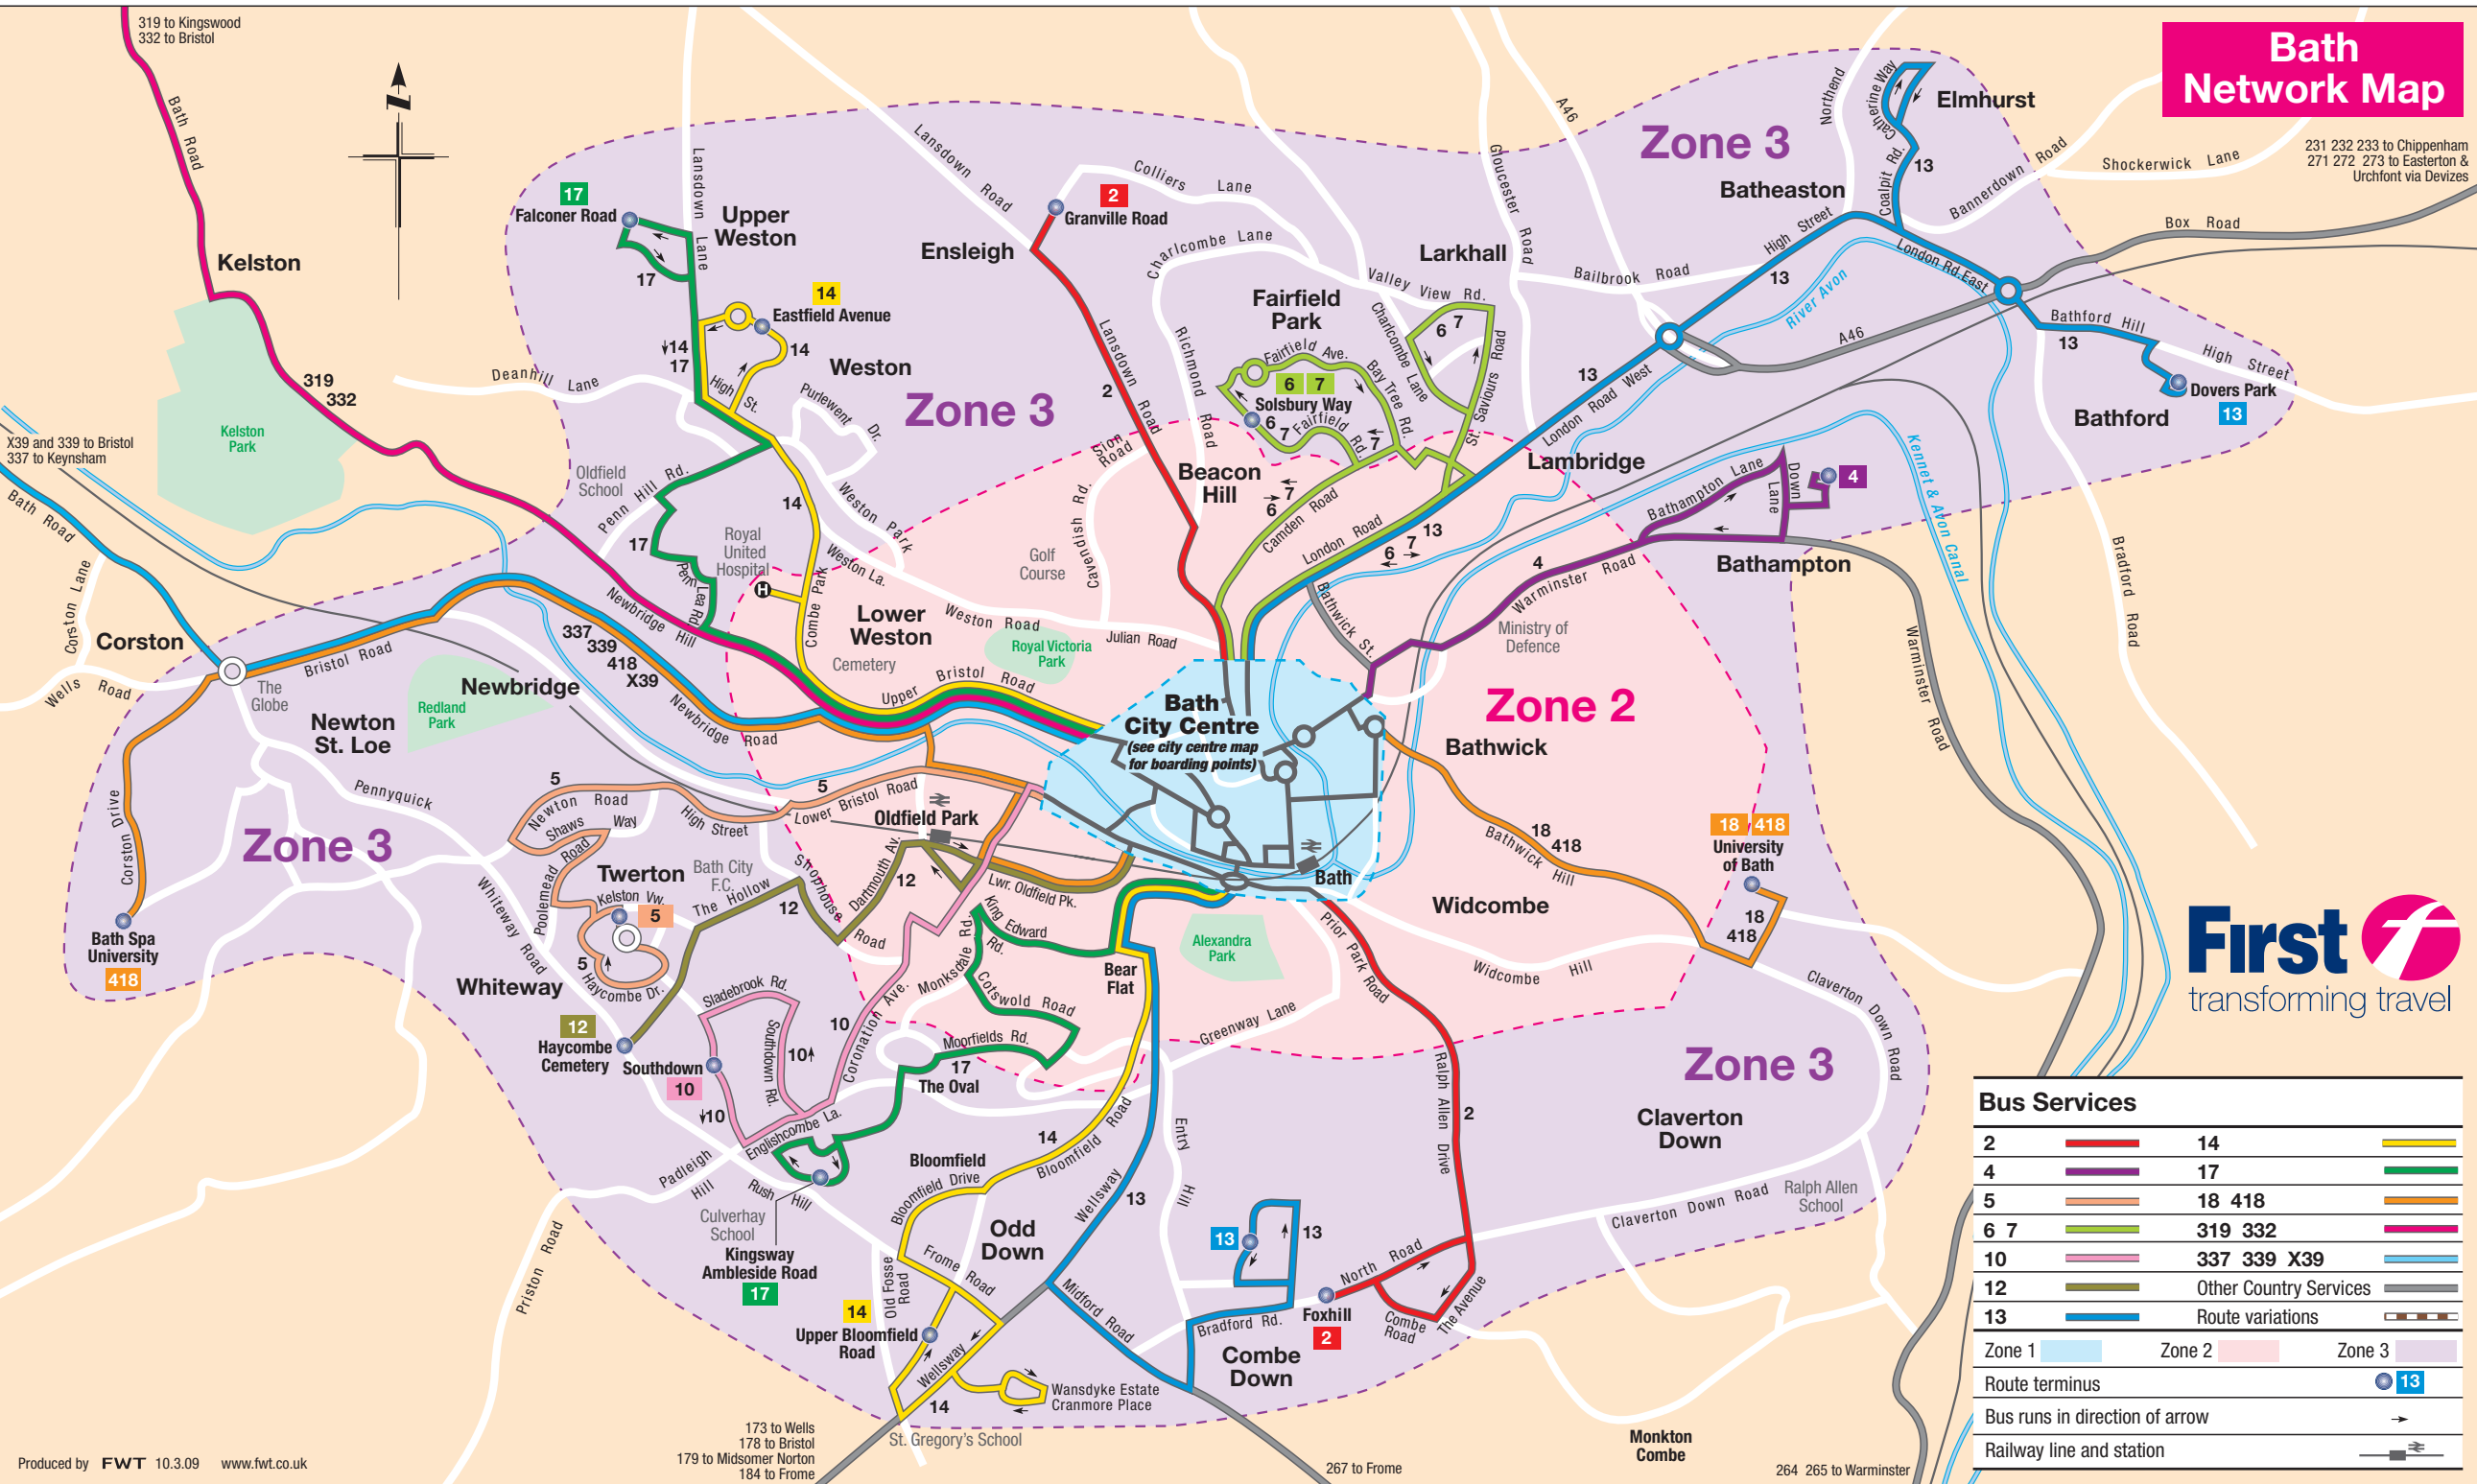

Bath Network Map

231 232 233 to Chippenham
271 272 273 to Easterton & Urchfont via Devizes

Bus Services			
2		14	
4		17	
5		18 418	
6 7		319 332	
10		337 339 X39	
12		Other Country Services	
13		Route variations	
Zone 1		Zone 2	
		Zone 3	
Route terminus			
Bus runs in direction of arrow			
Railway line and station			