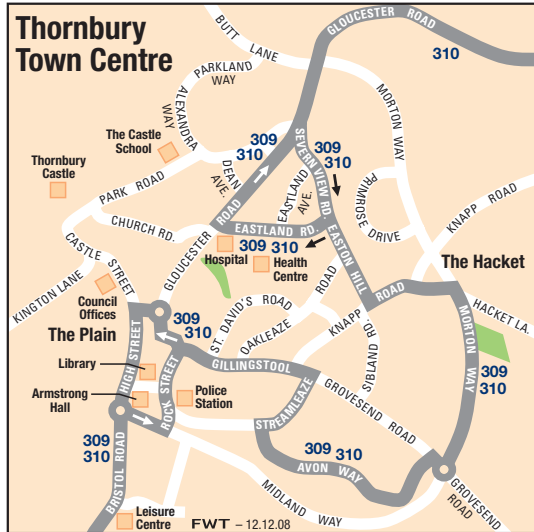

309 310

Route of 309 310	
Terminus Points	
Main Bus stops	