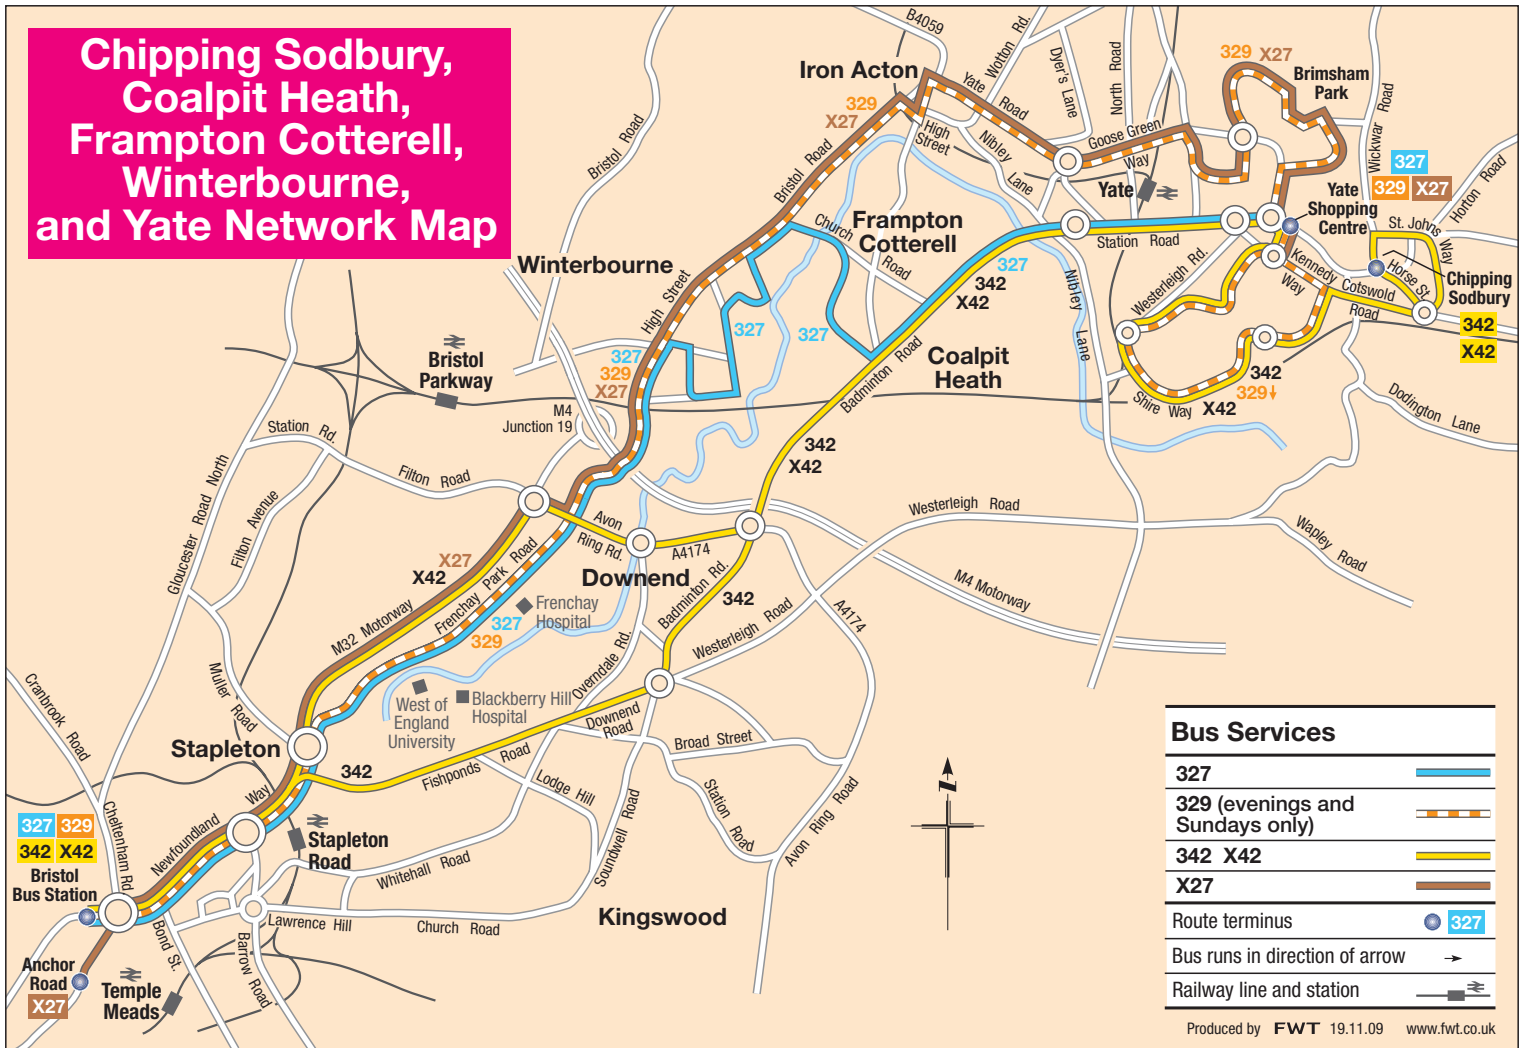

# Chipping Sodbury, Coalpit Heath, Frampton Cotterell, Winterbourne, and Yate Network Map

Bus Services	
327	
329 (evenings and Sundays only)	
342 X42	
X27	
Route terminus	
Bus runs in direction of arrow	
Railway line and station	