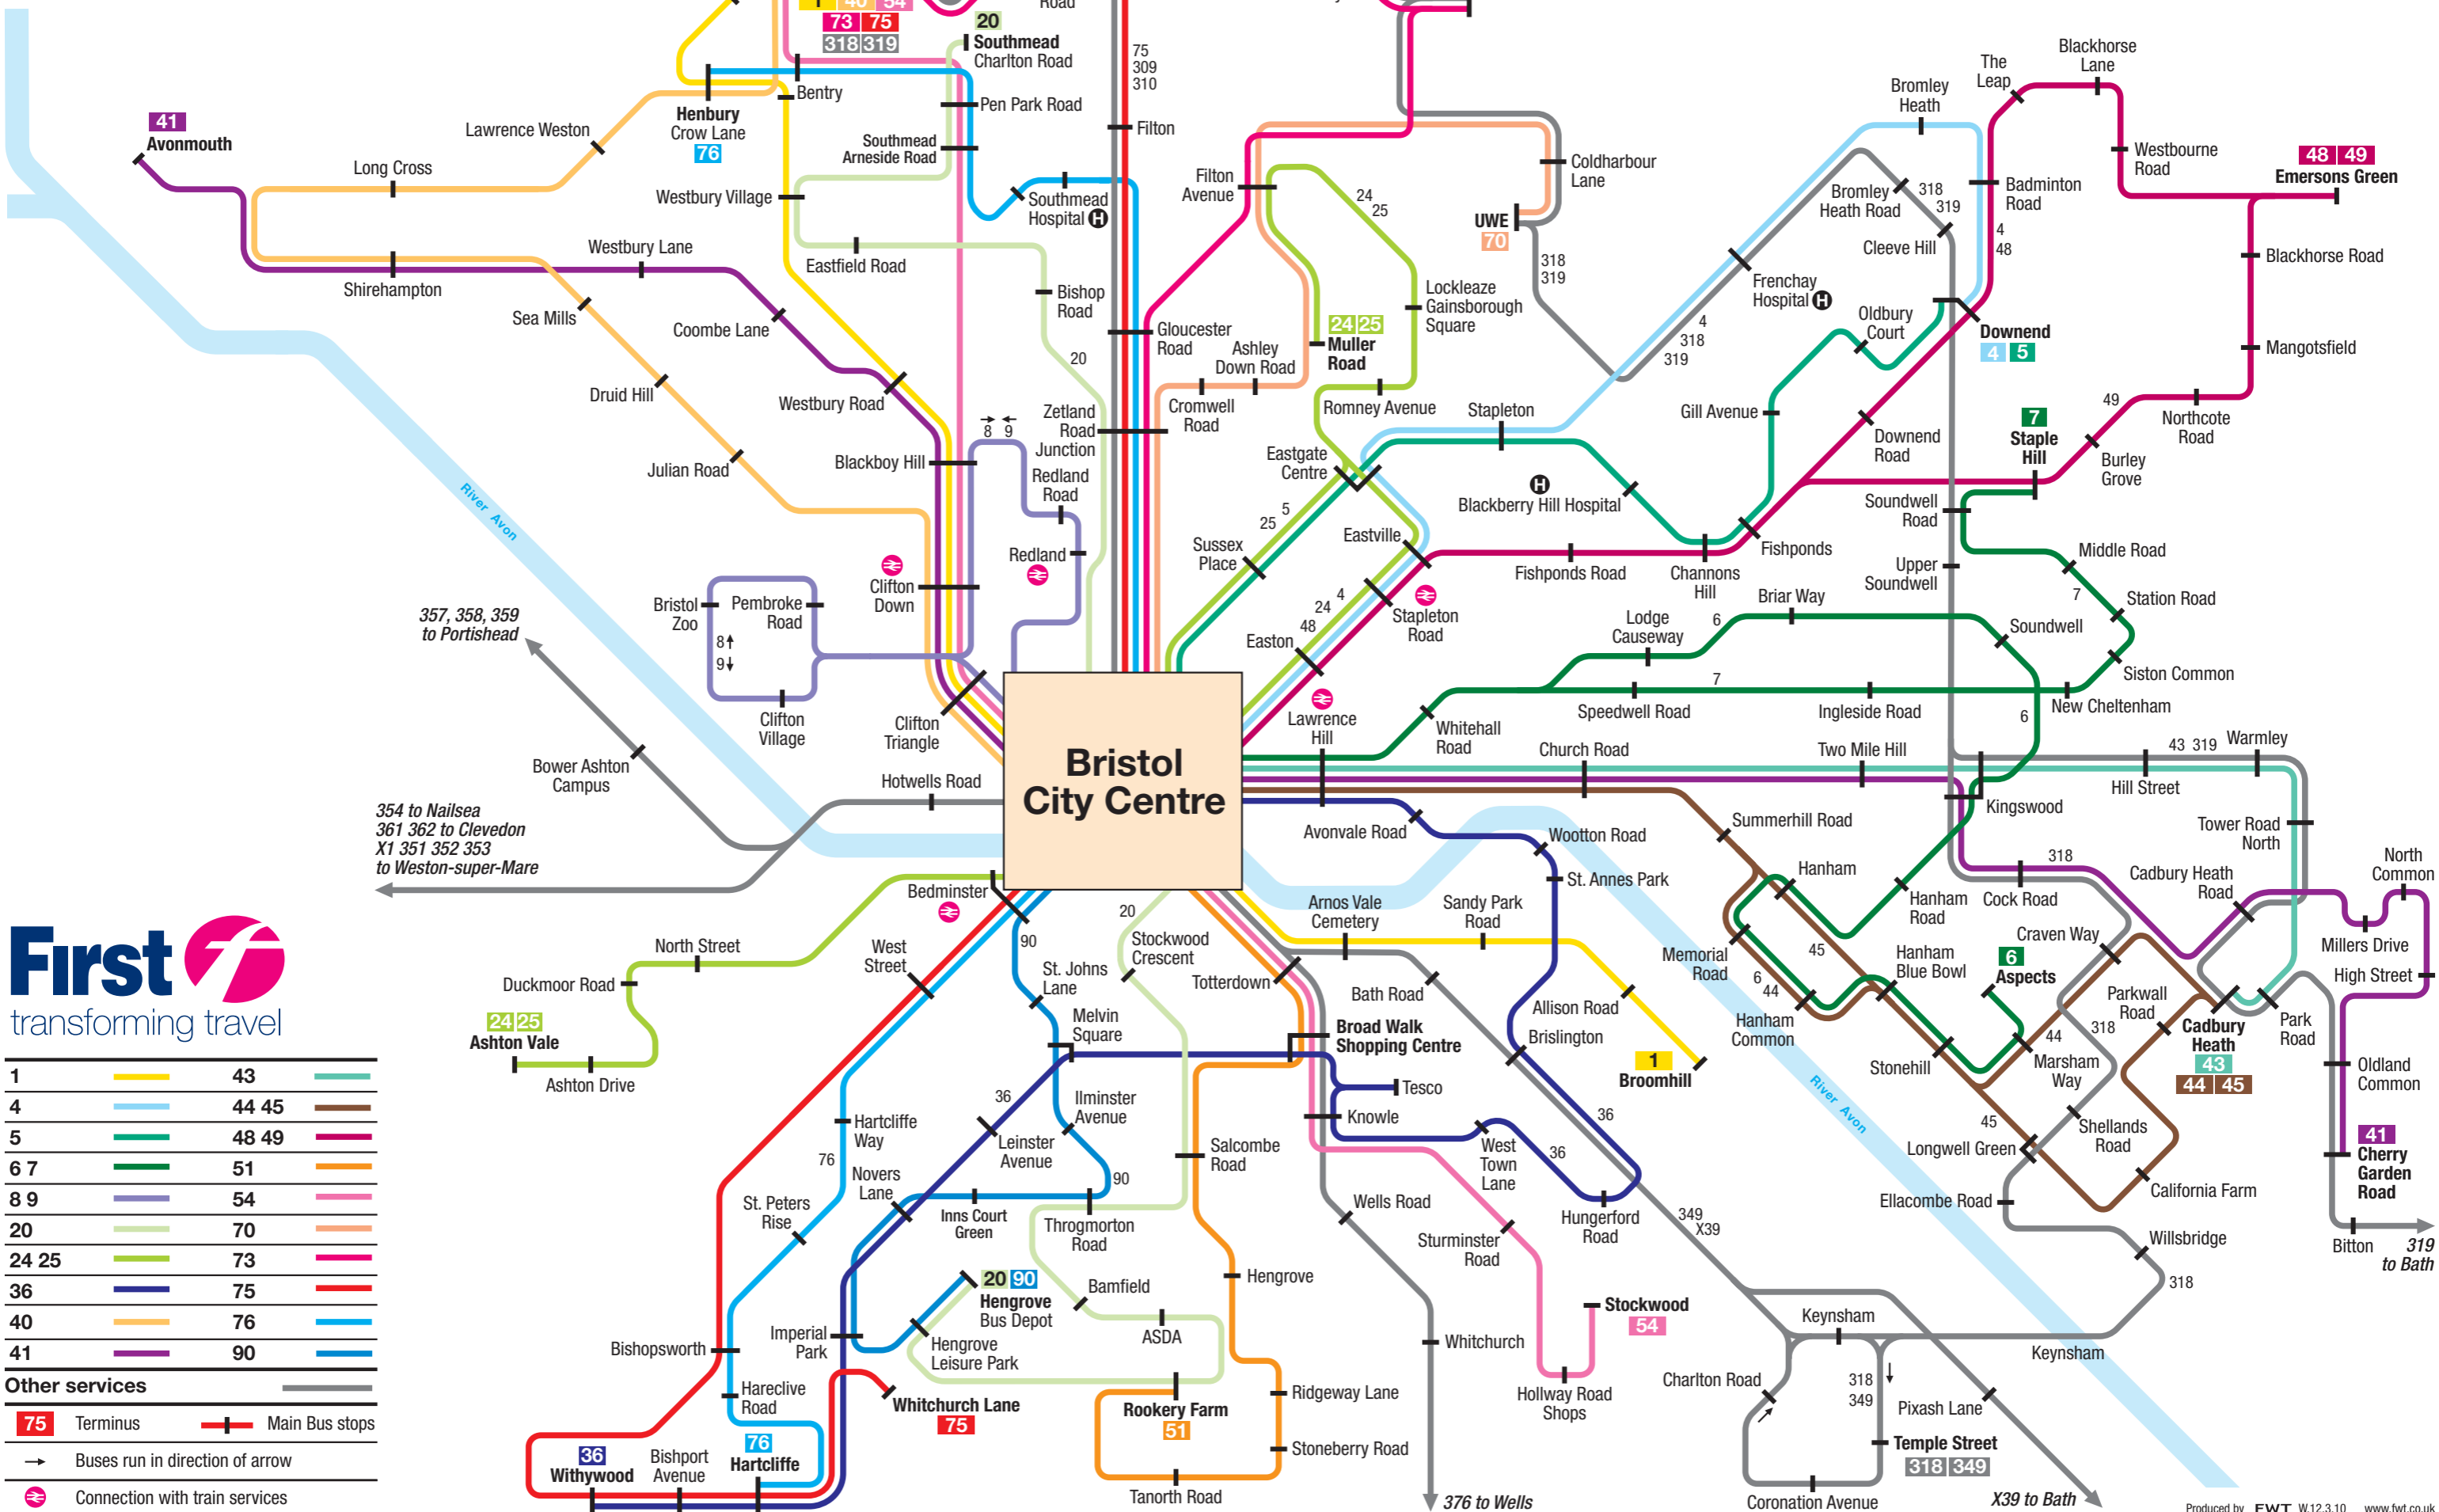

Bristol Network Diagram

Main Services throughout the day,
peak only services not shown

1	43
4	44 45
5	48 49
6 7	51
8 9	54
20	70
24 25	73
36	75
40	76
41	90
Other services	
75	Terminus
+	Main Bus stops
→	Buses run in direction of arrow
⊕	Connection with train services