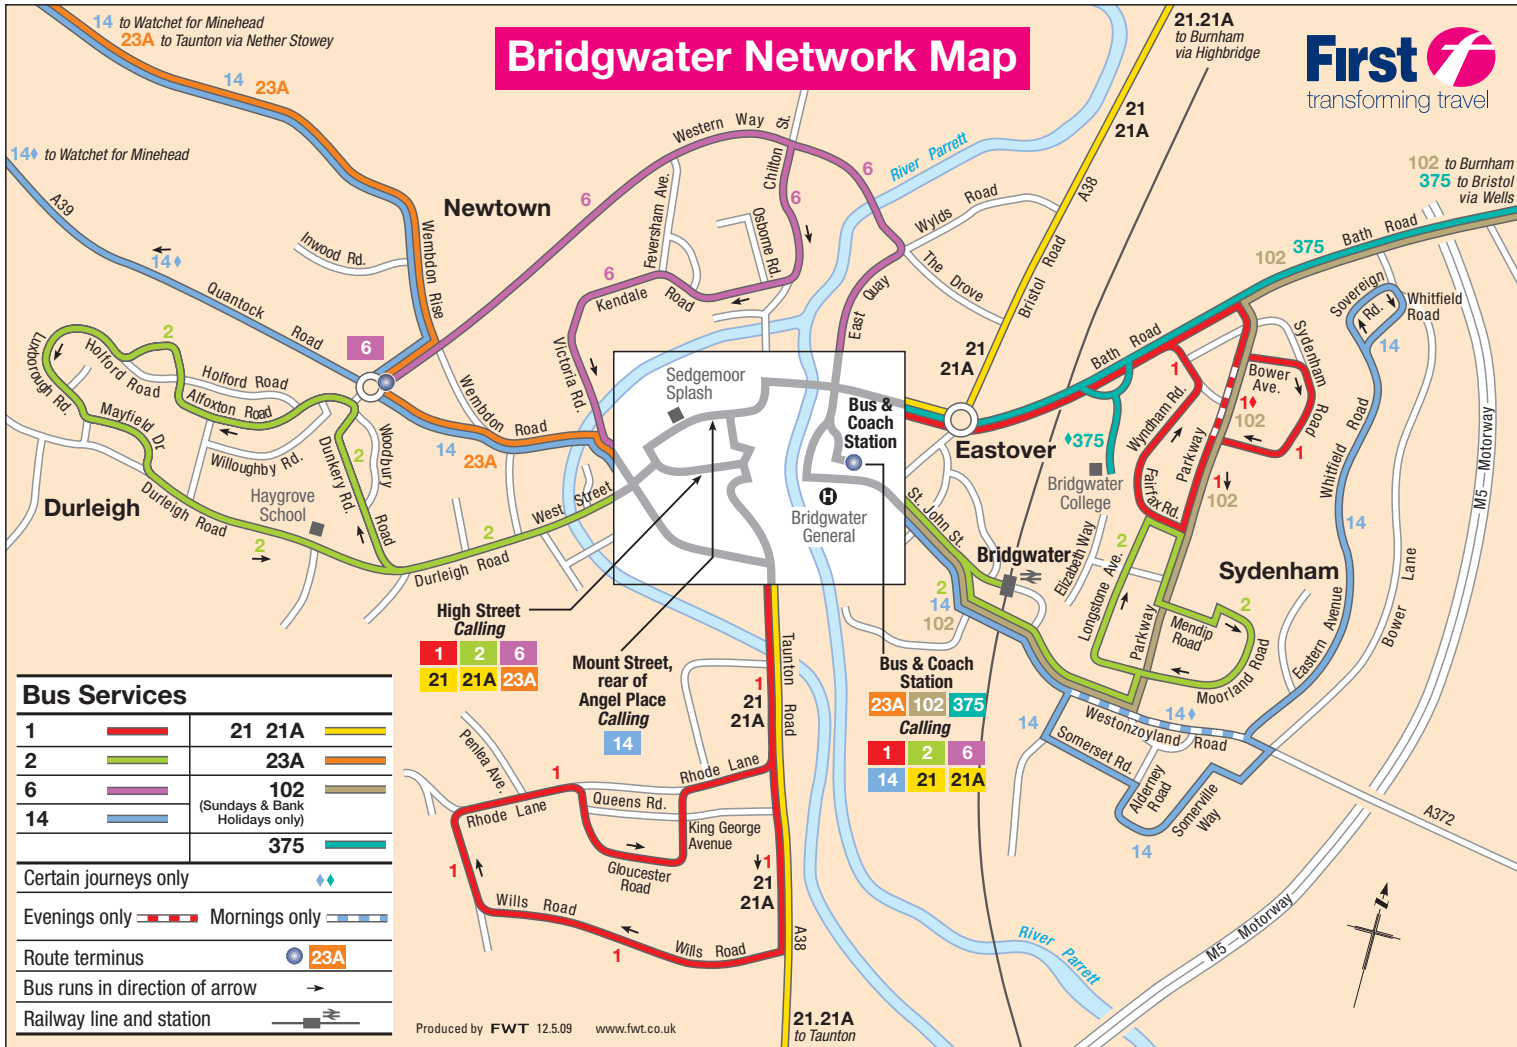

# Bridgwater Network Map

## Bus Services

1		21 21A	
2		23A	
6		102	
14		375	
Certain journeys only			
Evenings only			Mornings only
Route terminus			23A
Bus runs in direction of arrow			
Railway line and station			