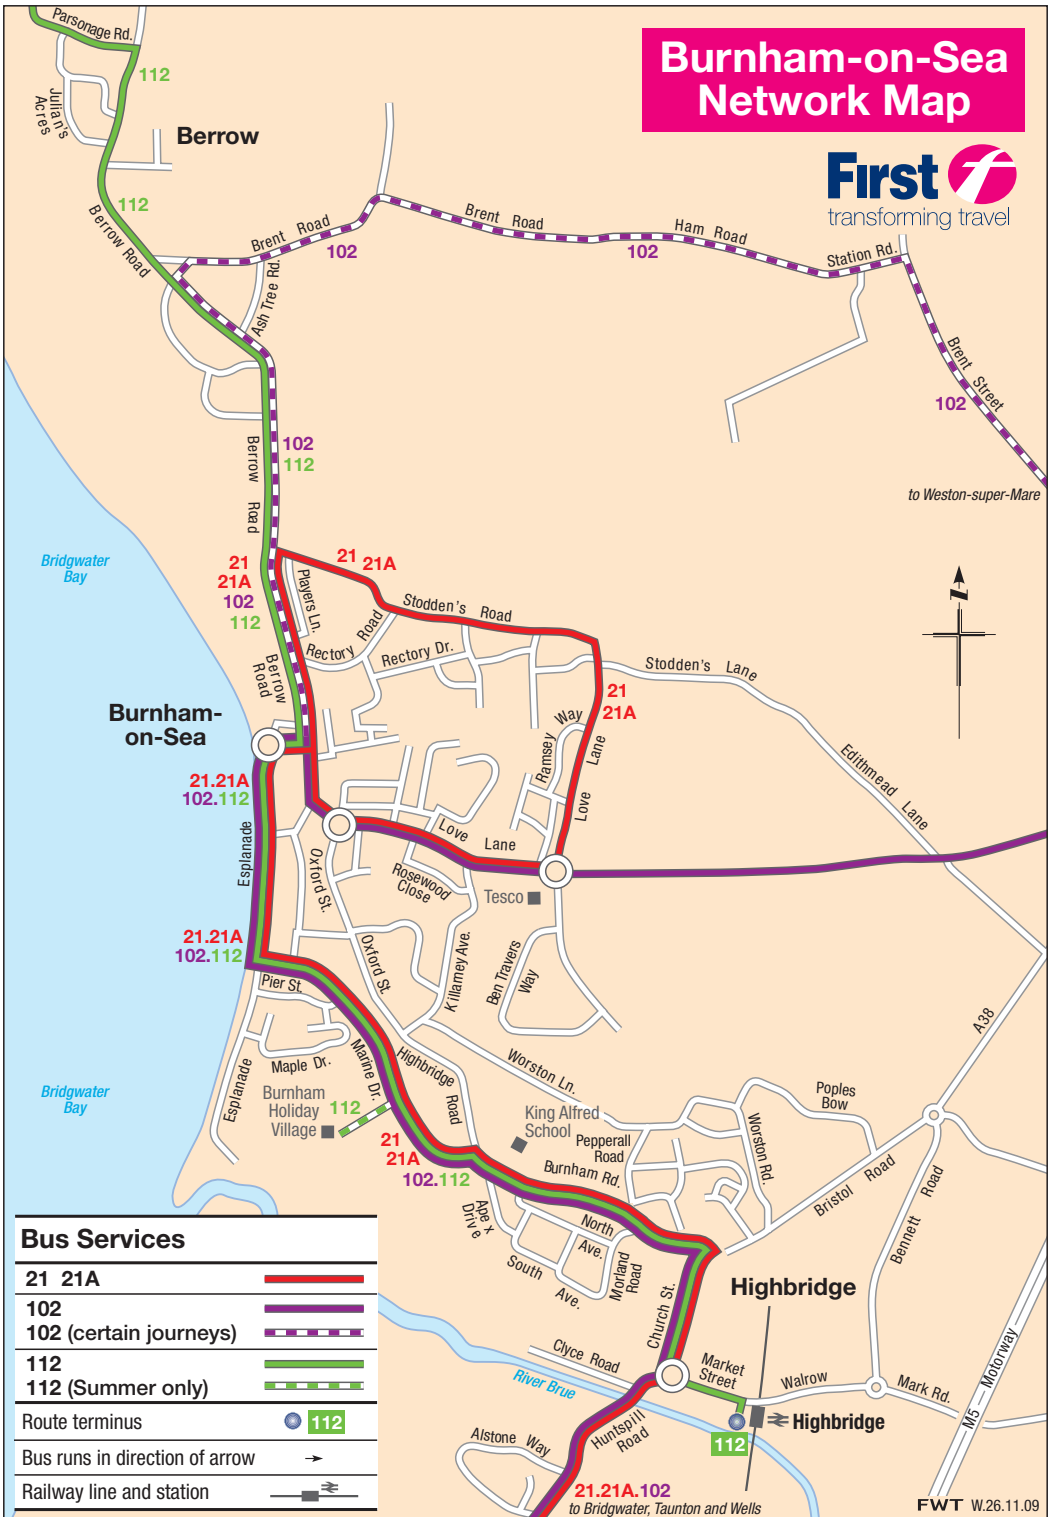

# Burnham-on-Sea Network Map

## Bus Services

<b>21 21A</b>	
<b>102</b>	
<b>102 (certain journeys)</b>	
<b>112</b>	
<b>112 (Summer only)</b>	
Route terminus	
Bus runs in direction of arrow	
Railway line and station	