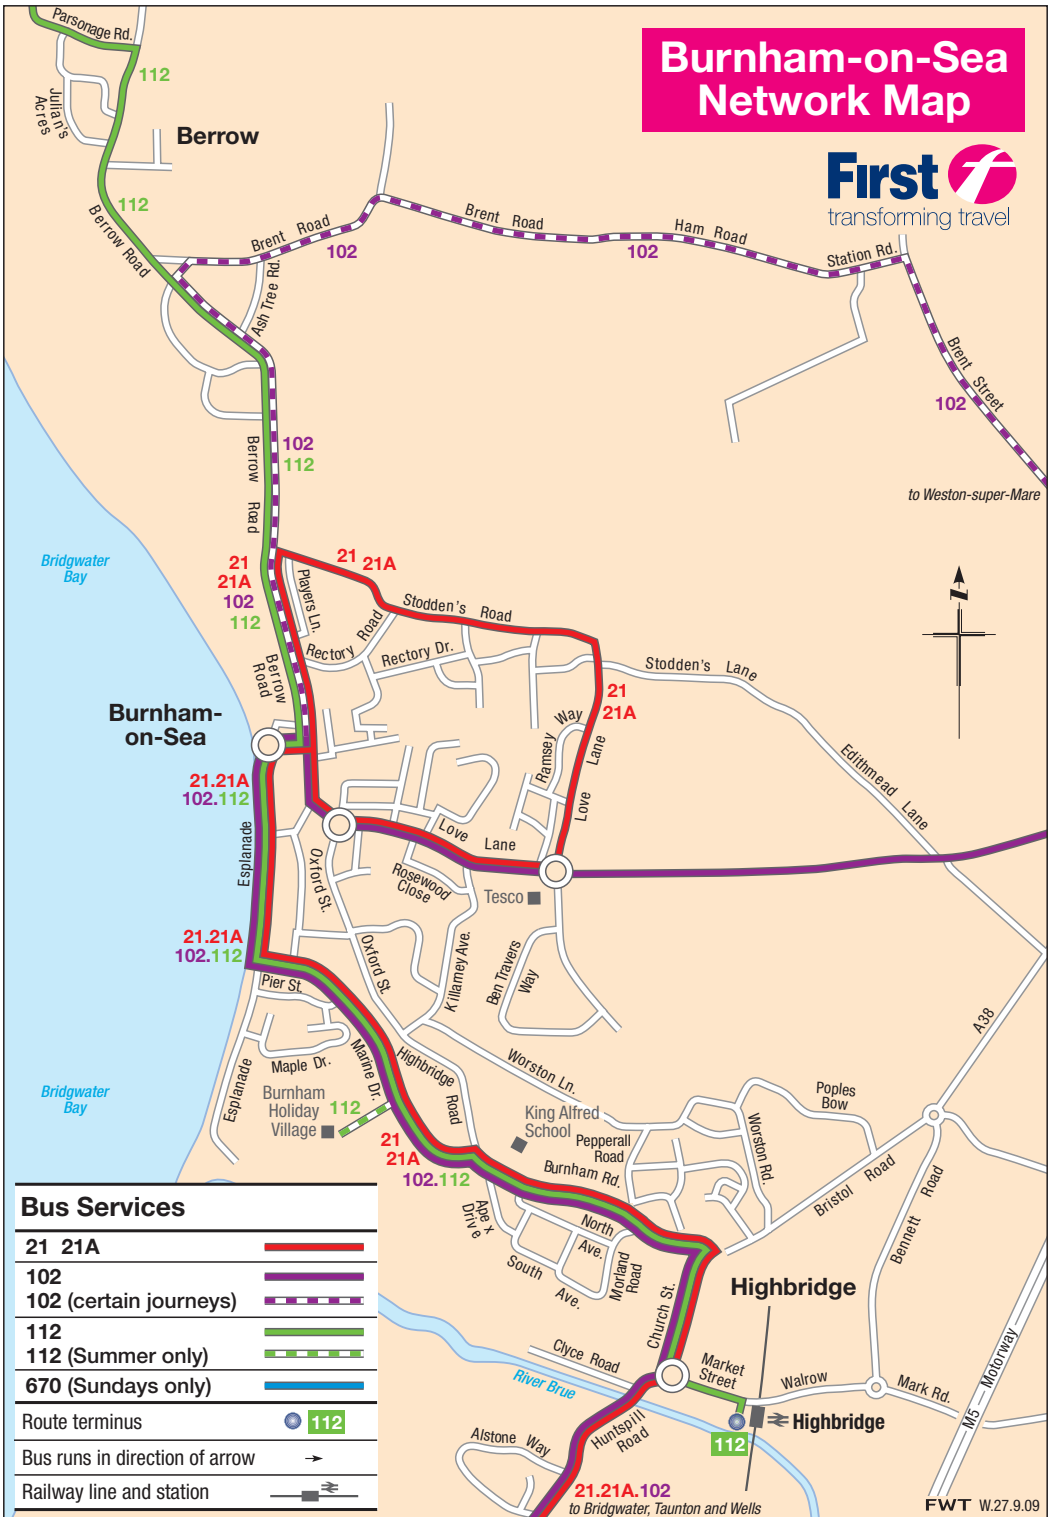

Burnham-on-Sea Network Map

Bus Services	
21 21A	
102	
102 (certain journeys)	
112	
112 (Summer only)	
670 (Sundays only)	
Route terminus	
Bus runs in direction of arrow	
Railway line and station	