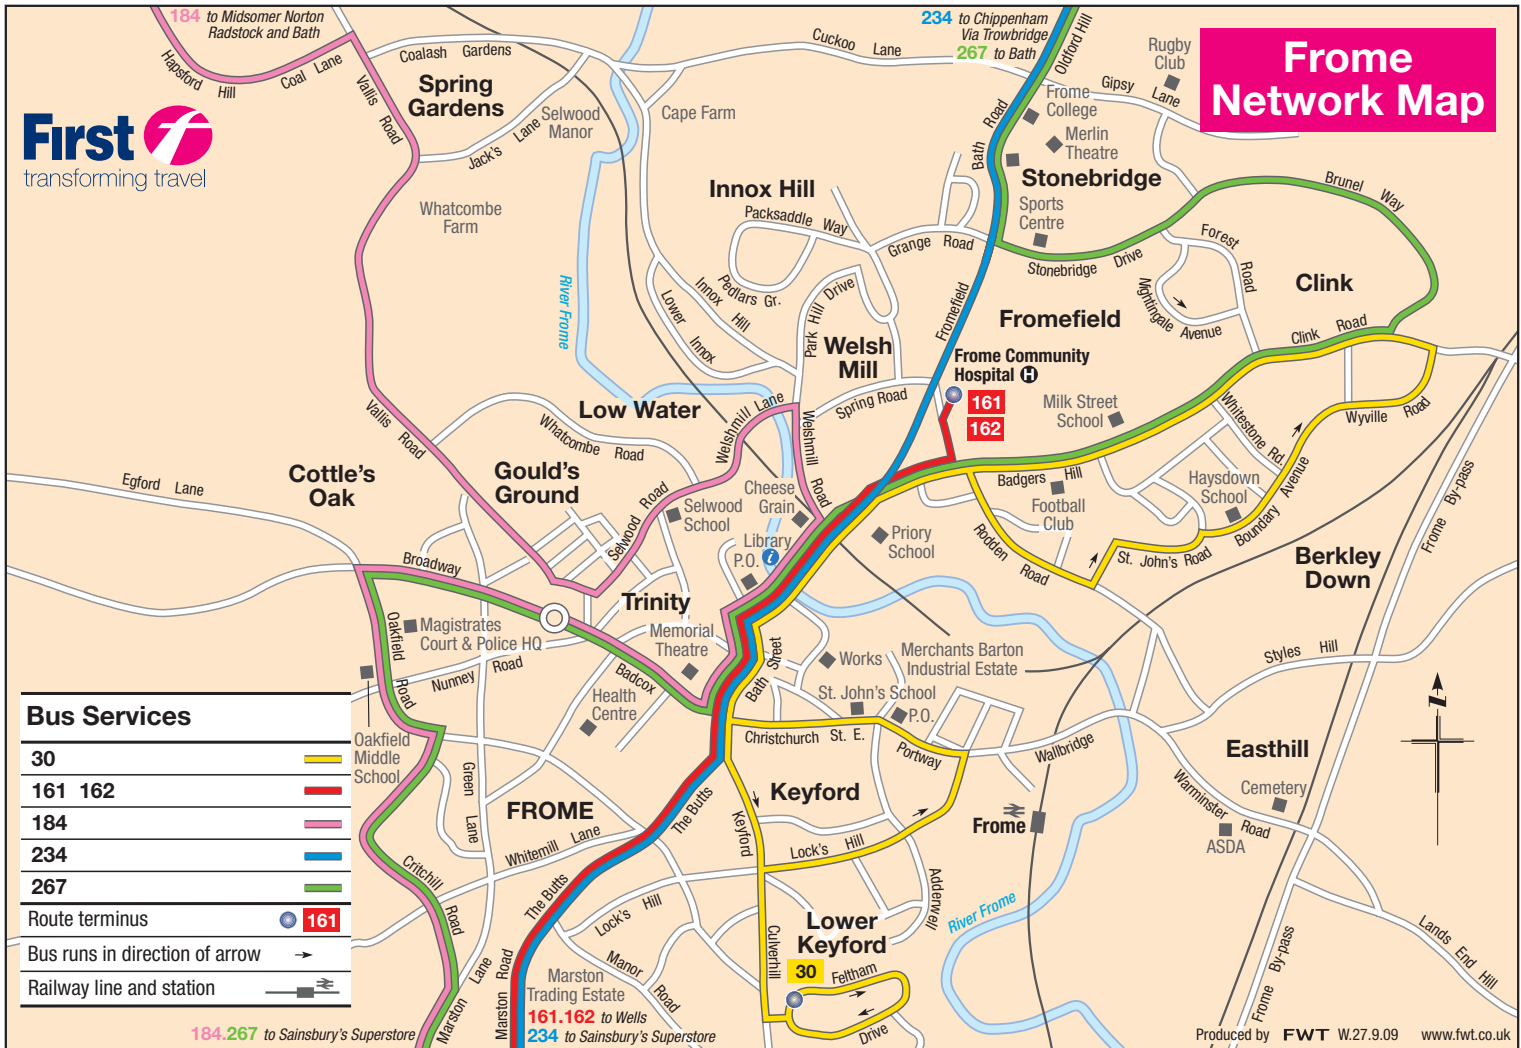

Frome Network Map

Bus Services

30	
161 162	
184	
234	
267	
Route terminus	
Bus runs in direction of arrow	
Railway line and station	

184, 267 to Sainsbury's Superstore
234 to Sainsbury's Superstore