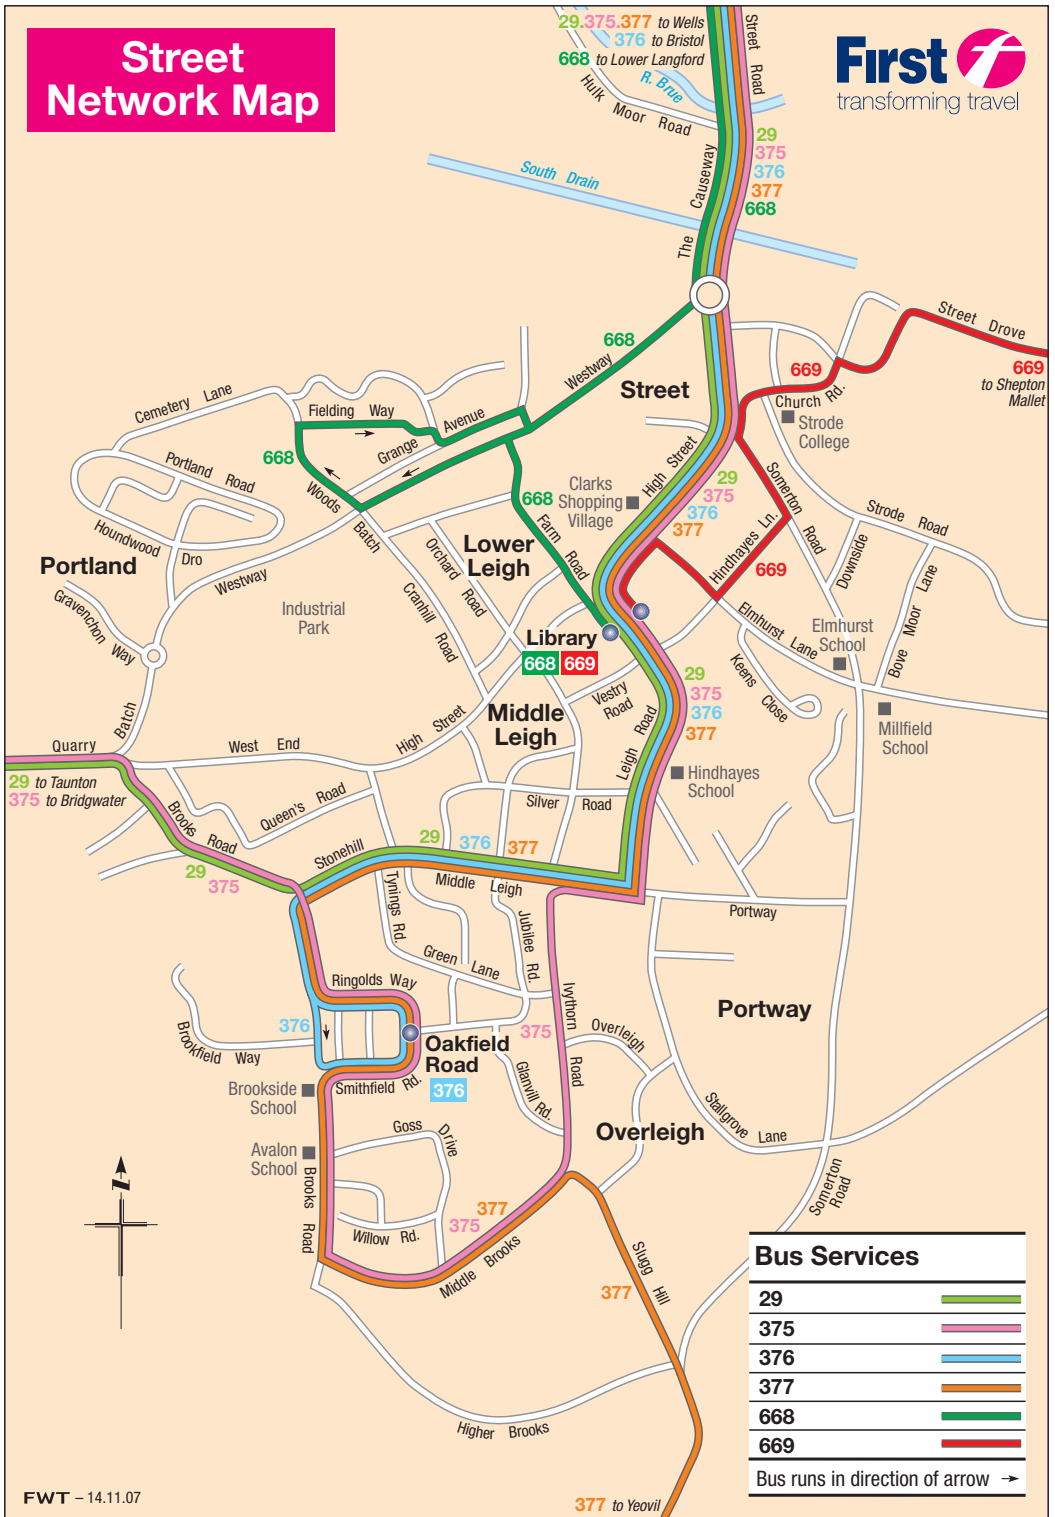

# Street Network Map

Bus Services	
29	
375	
376	
377	
668	
669	

Bus runs in direction of arrow →