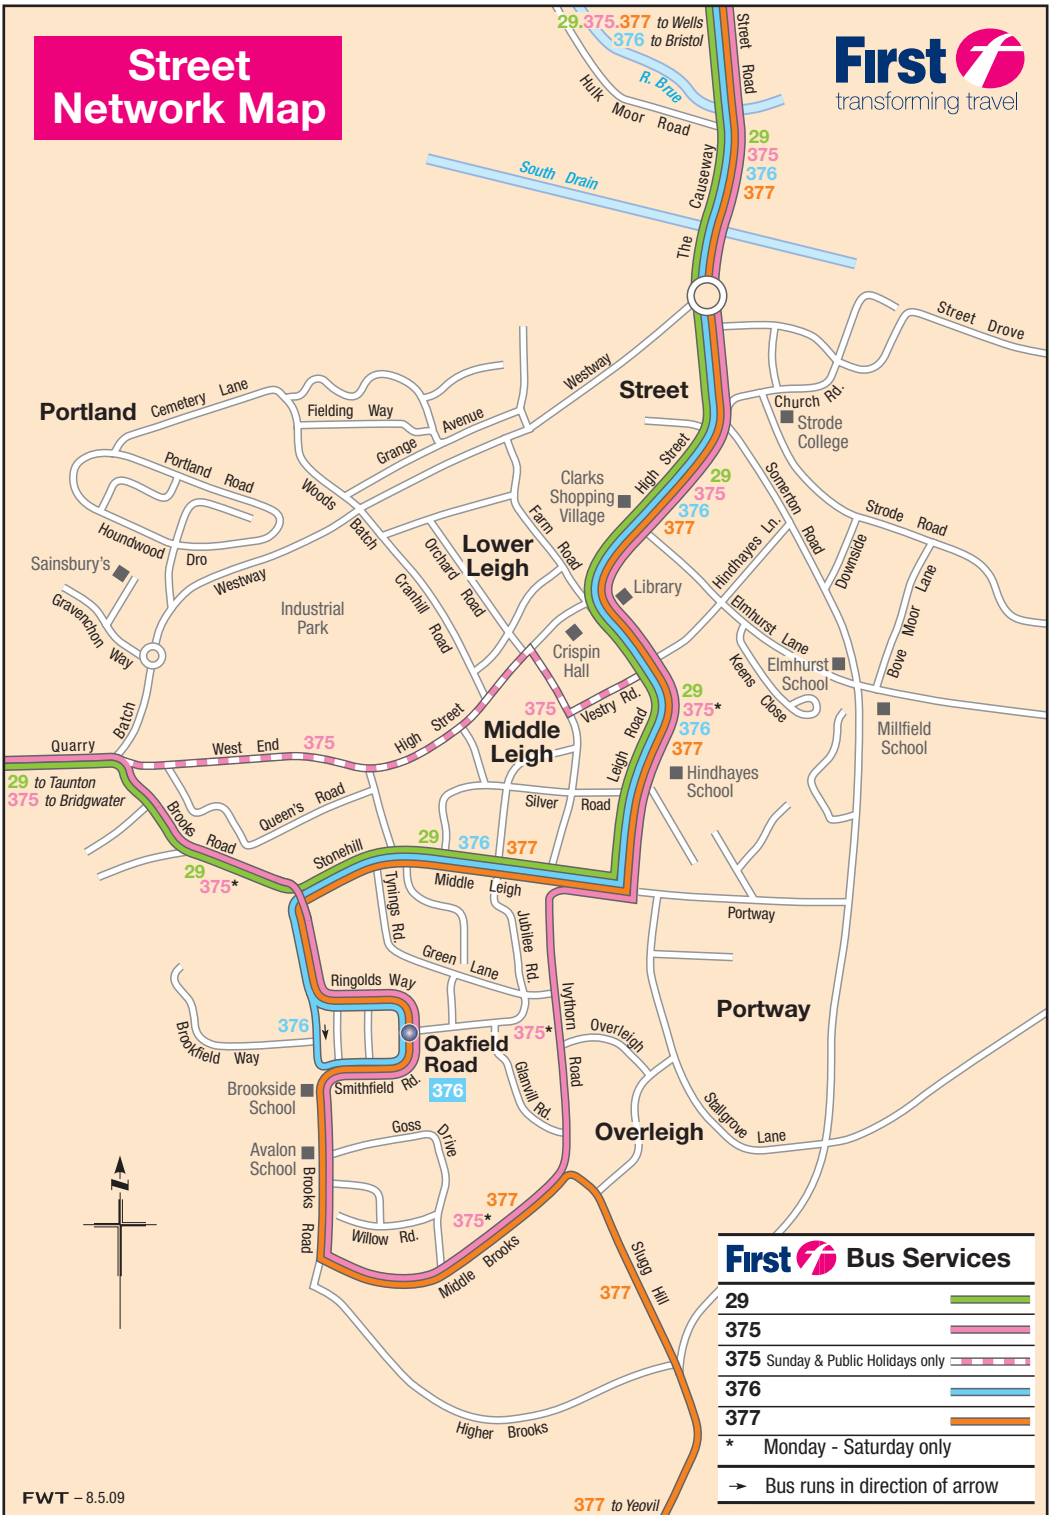

Street Network Map

First Bus Services	
29	
375	
375 Sunday & Public Holidays only	
376	
377	
* Monday - Saturday only	
→ Bus runs in direction of arrow	