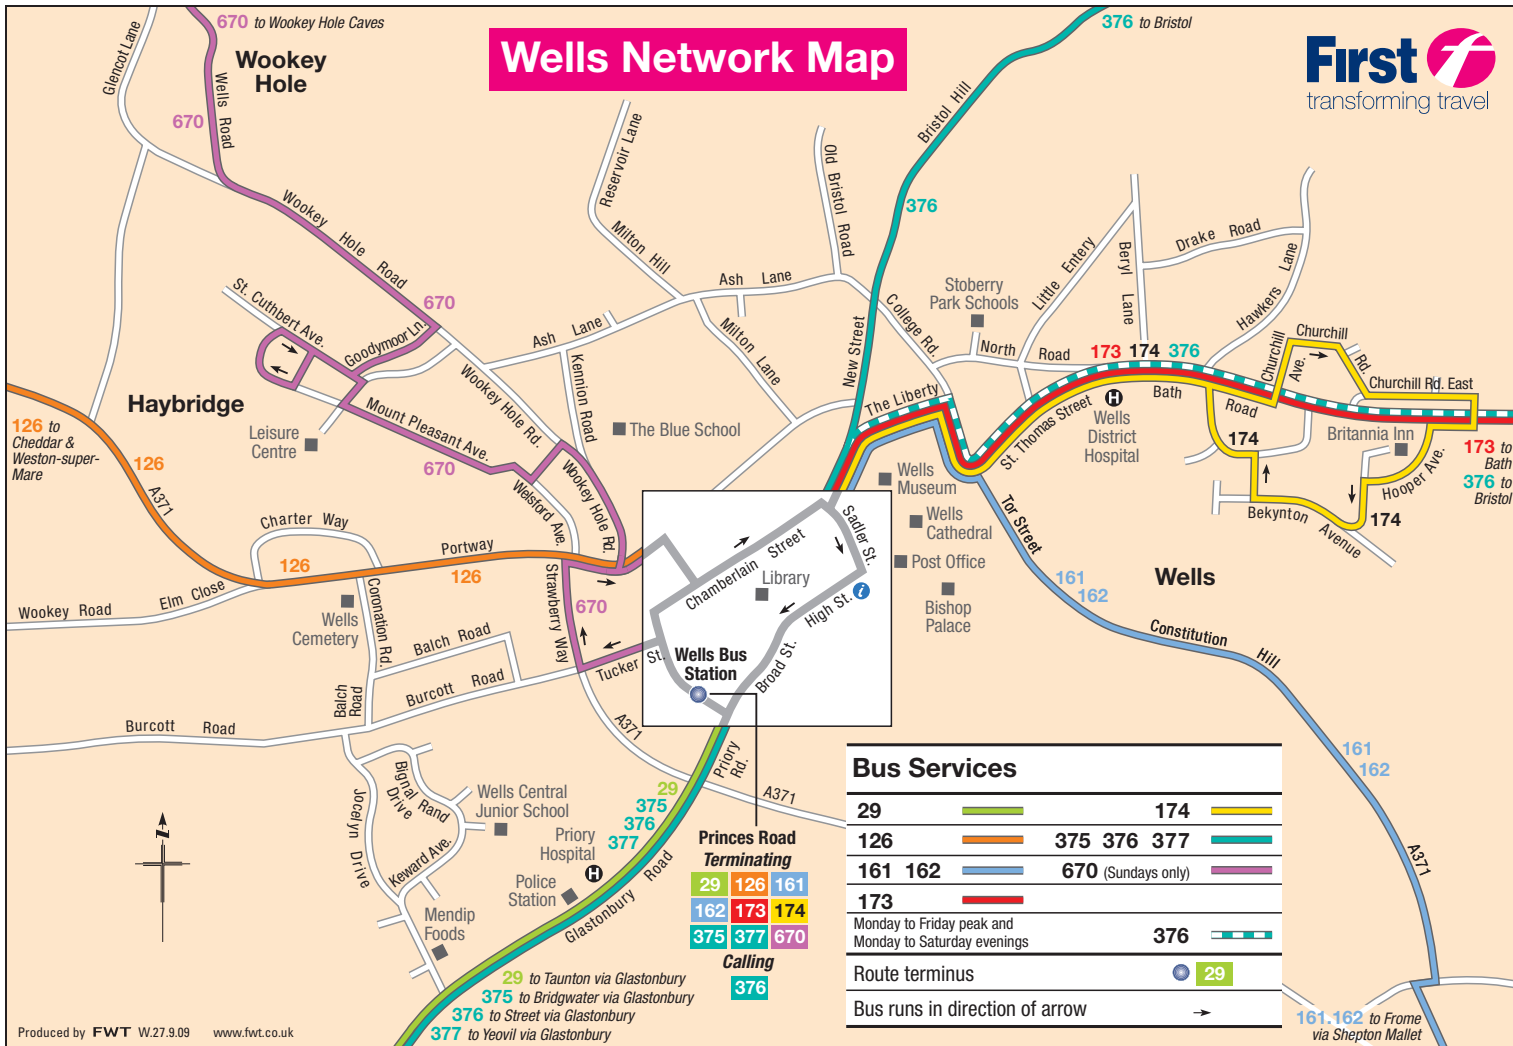

Wells Network Map

Bus Services	
29	174
126	375 376 377
161 162	670 (Sundays only)
173	376
Monday to Friday peak and Monday to Saturday evenings	
Route terminus	● 29
Bus runs in direction of arrow →	

161.162 to Frome via Shepton Mallet