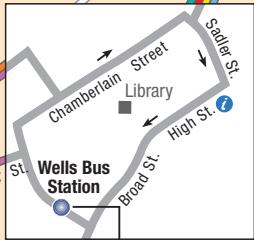

Wells Network Map

Bus Services	
29	174
126	375 376 377
161 162	670 (Sundays only)
173	376
Monday to Friday peak and Monday to Saturday evenings	
Route terminus	● 29
Bus runs in direction of arrow →	

161.162 to Frome via Shepton Mallet