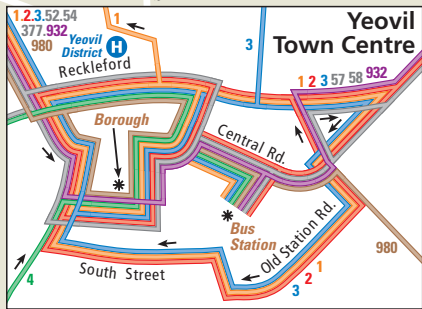

First services in Yeovil

Bus Station
4.47.54.57
58.58A.61.377
 calling:
1 (Cavalier Way)
2.3 (Lyde Road)
908.932.980

Borough
908.932
 calling:
1.2.3.4
47.54
61.980

Service 1	
Service 2	
Service 3	
Service 4	
Service 908	
Service 932	
Service 980	
Country Services	
Route terminus	
Bus runs in direction of arrow	
Railway line and station	
Hospital	