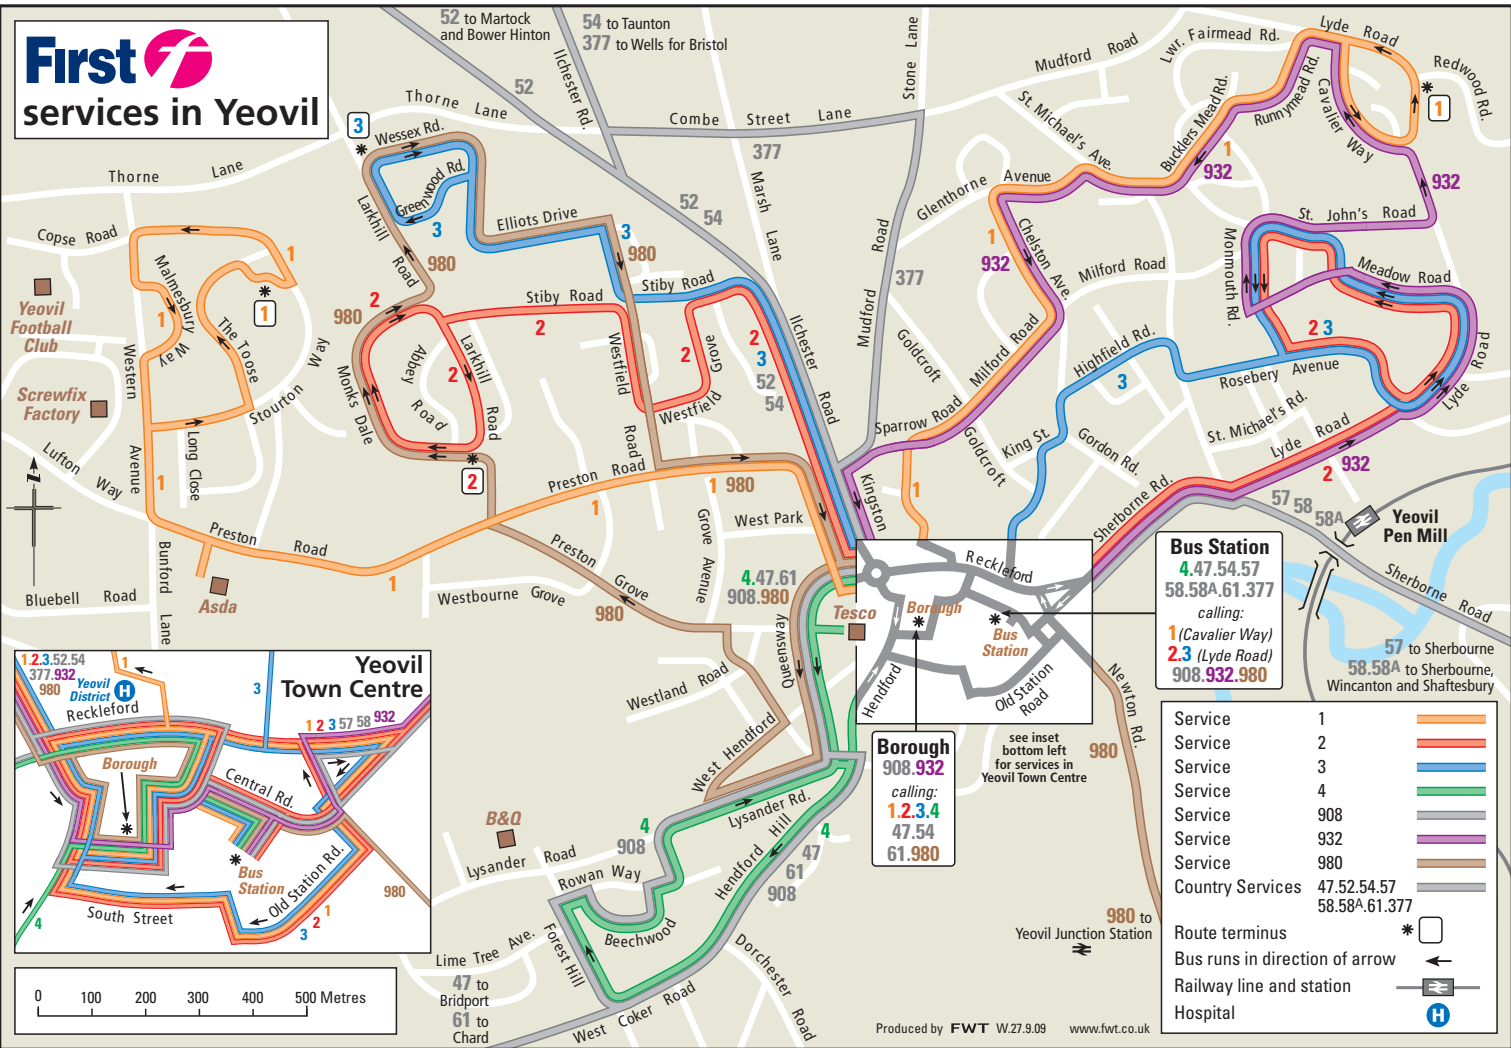

First services in Yeovil

Bus Station
4.47.54.57
58.58A.61.377
 calling:
1 (Cavalier Way)
2.3 (Lyde Road)
908.932.980

Borough
908.932
 calling:
1.2.3.4
47.54
61.980

Service 1	
Service 2	
Service 3	
Service 4	
Service 908	
Service 932	
Service 980	
Country Services	
Route terminus	
Bus runs in direction of arrow	
Railway line and station	
Hospital	