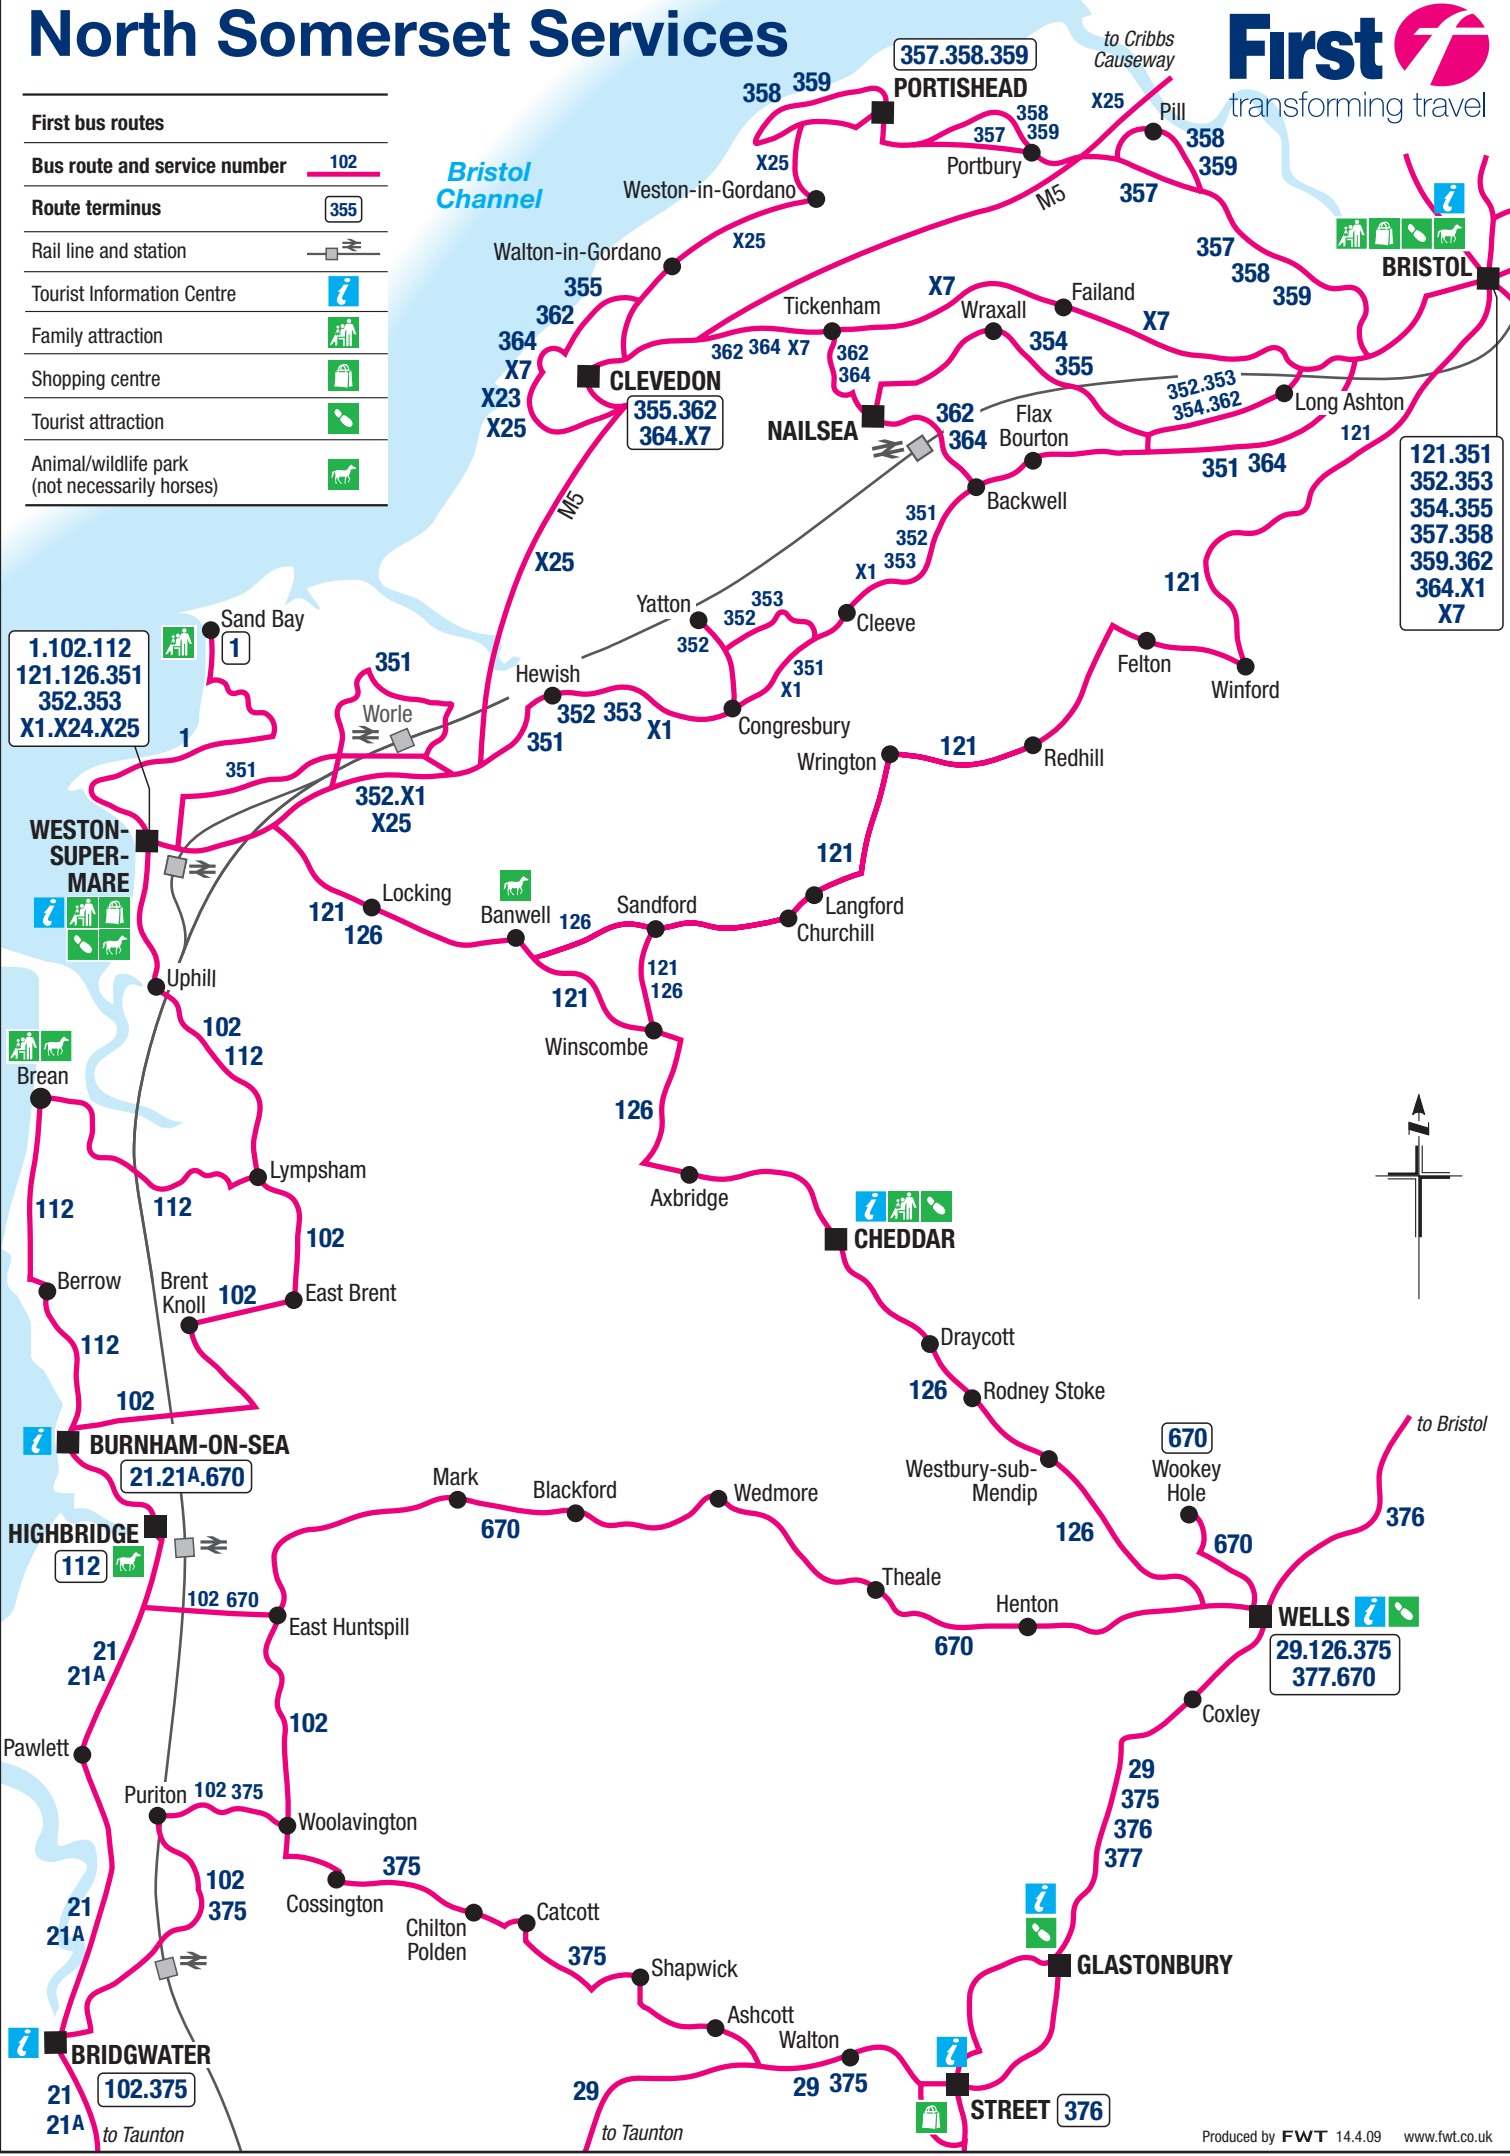

North Somerset Services

First bus routes	
Bus route and service number	102
Route terminus	355
Rail line and station	
Tourist Information Centre	
Family attraction	
Shopping centre	
Tourist attraction	
Animal/wildlife park (not necessarily horses)	

Bristol Channel

- 121.351
- 352.353
- 354.355
- 357.358
- 359.362
- 364.X1
- X7

- 1.102.112
- 121.126.351
- 352.353
- X1.X24.X25

- 351
- 352.X1
- X25

- 102
- 112

- 21.21A.670

- 112

- 102
- 670

- 102
- 375

- 102
- 375

- 21
- 21A
- 102.375

- 376