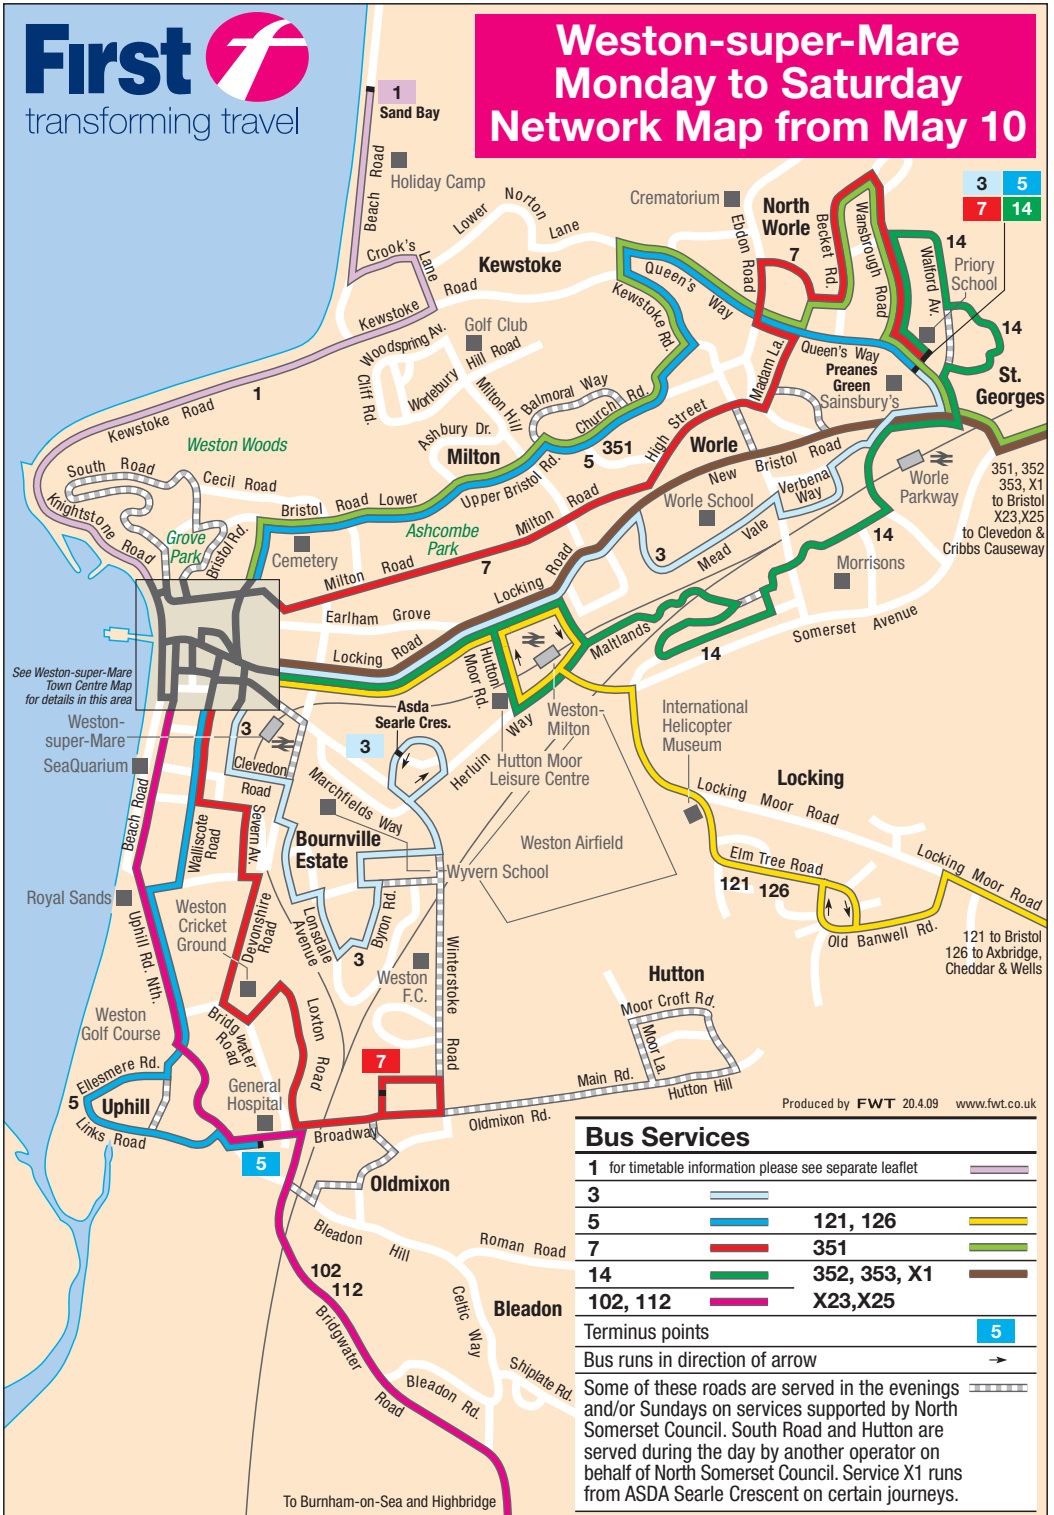

**Weston-super-Mare
Monday to Saturday
Network Map from May 10**

Weston-super-Mare SeaQuarium

Royal Sands

Weston Golf Course

Uphill

Oldmixon

Bleadon

To Burnham-on-Sea and Highbridge

351, 352, 353, X1 to Bristol X23, X25 to Clevedon & Cribbs Causeway

121, 126 to Axbridge, Cheddar & Wells

Produced by FWT 20.4.09 www.fwt.co.uk

Bus Services

1	for timetable information please see separate leaflet	
3		
5	121, 126	
7	351	
14	352, 353, X1	
102, 112	X23, X25	

Terminus points **5**
Bus runs in direction of arrow

Some of these roads are served in the evenings and/or Sundays on services supported by North Somerset Council. South Road and Hutton are served during the day by another operator on behalf of North Somerset Council. Service X1 runs from ASDA Searle Crescent on certain journeys.