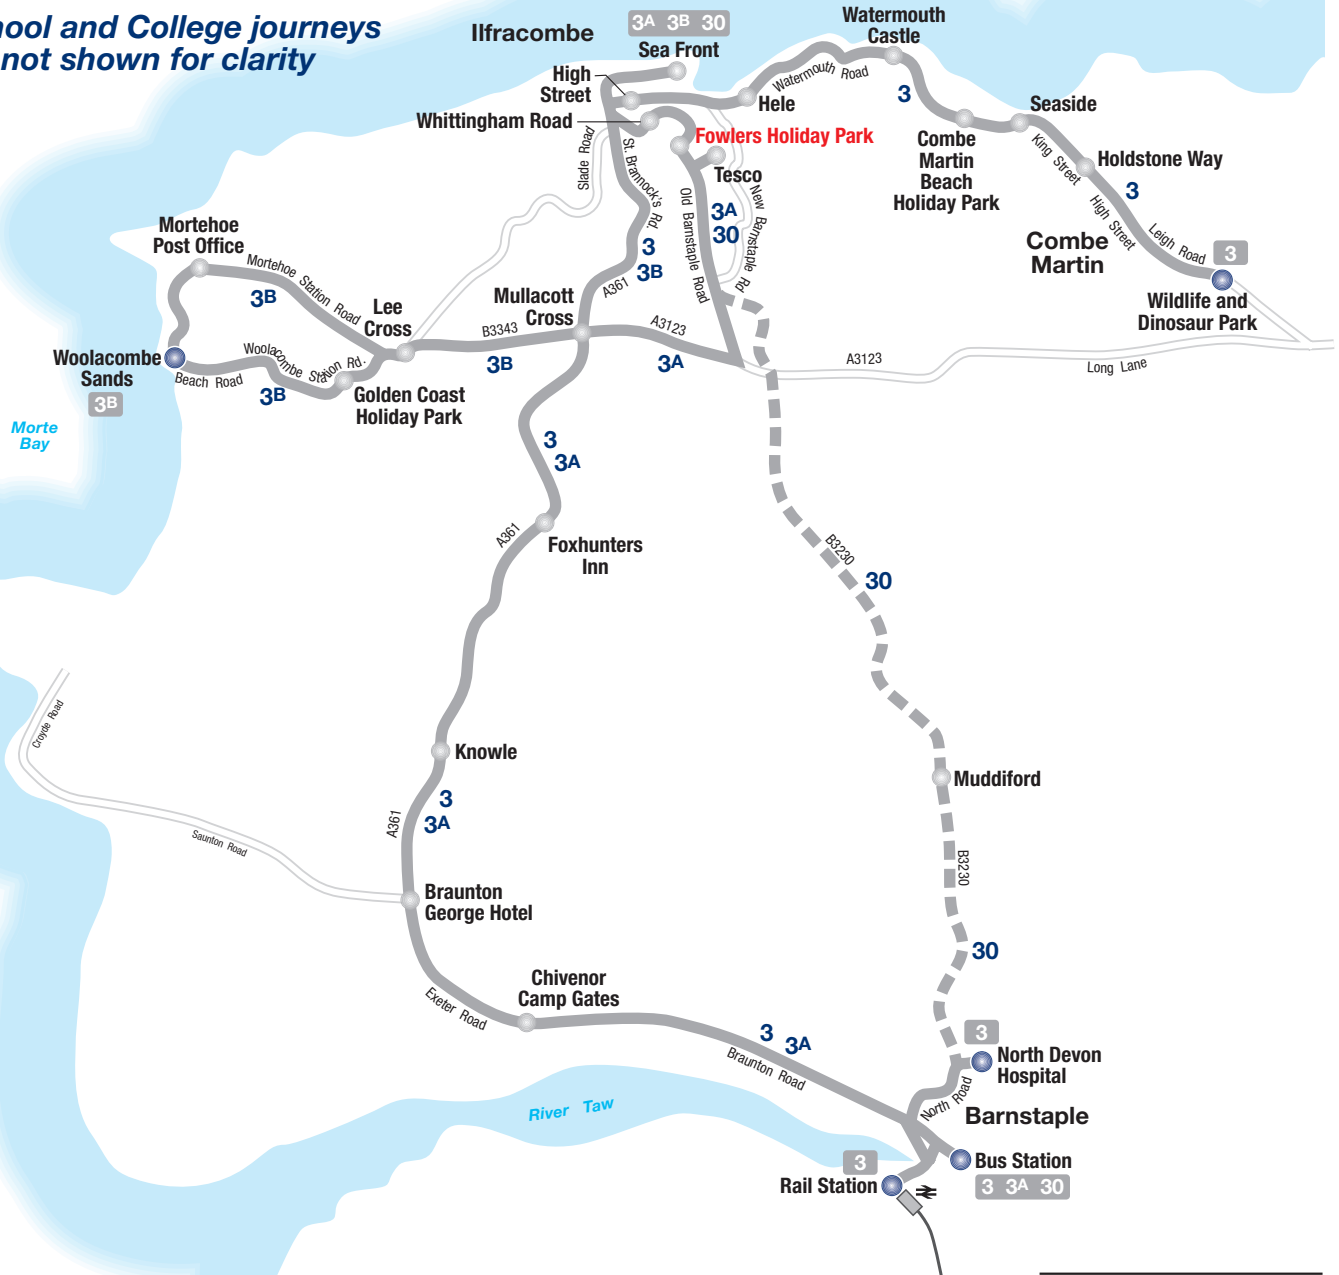

3 3A 3B 30

Barnstaple-Braunton-Ilfracombe- Combe Martin/Woolacombe

**School and College journeys
are not shown for clarity*

Routes of services 3 3A 3B 30	
Terminus Points	
Certain journeys only	