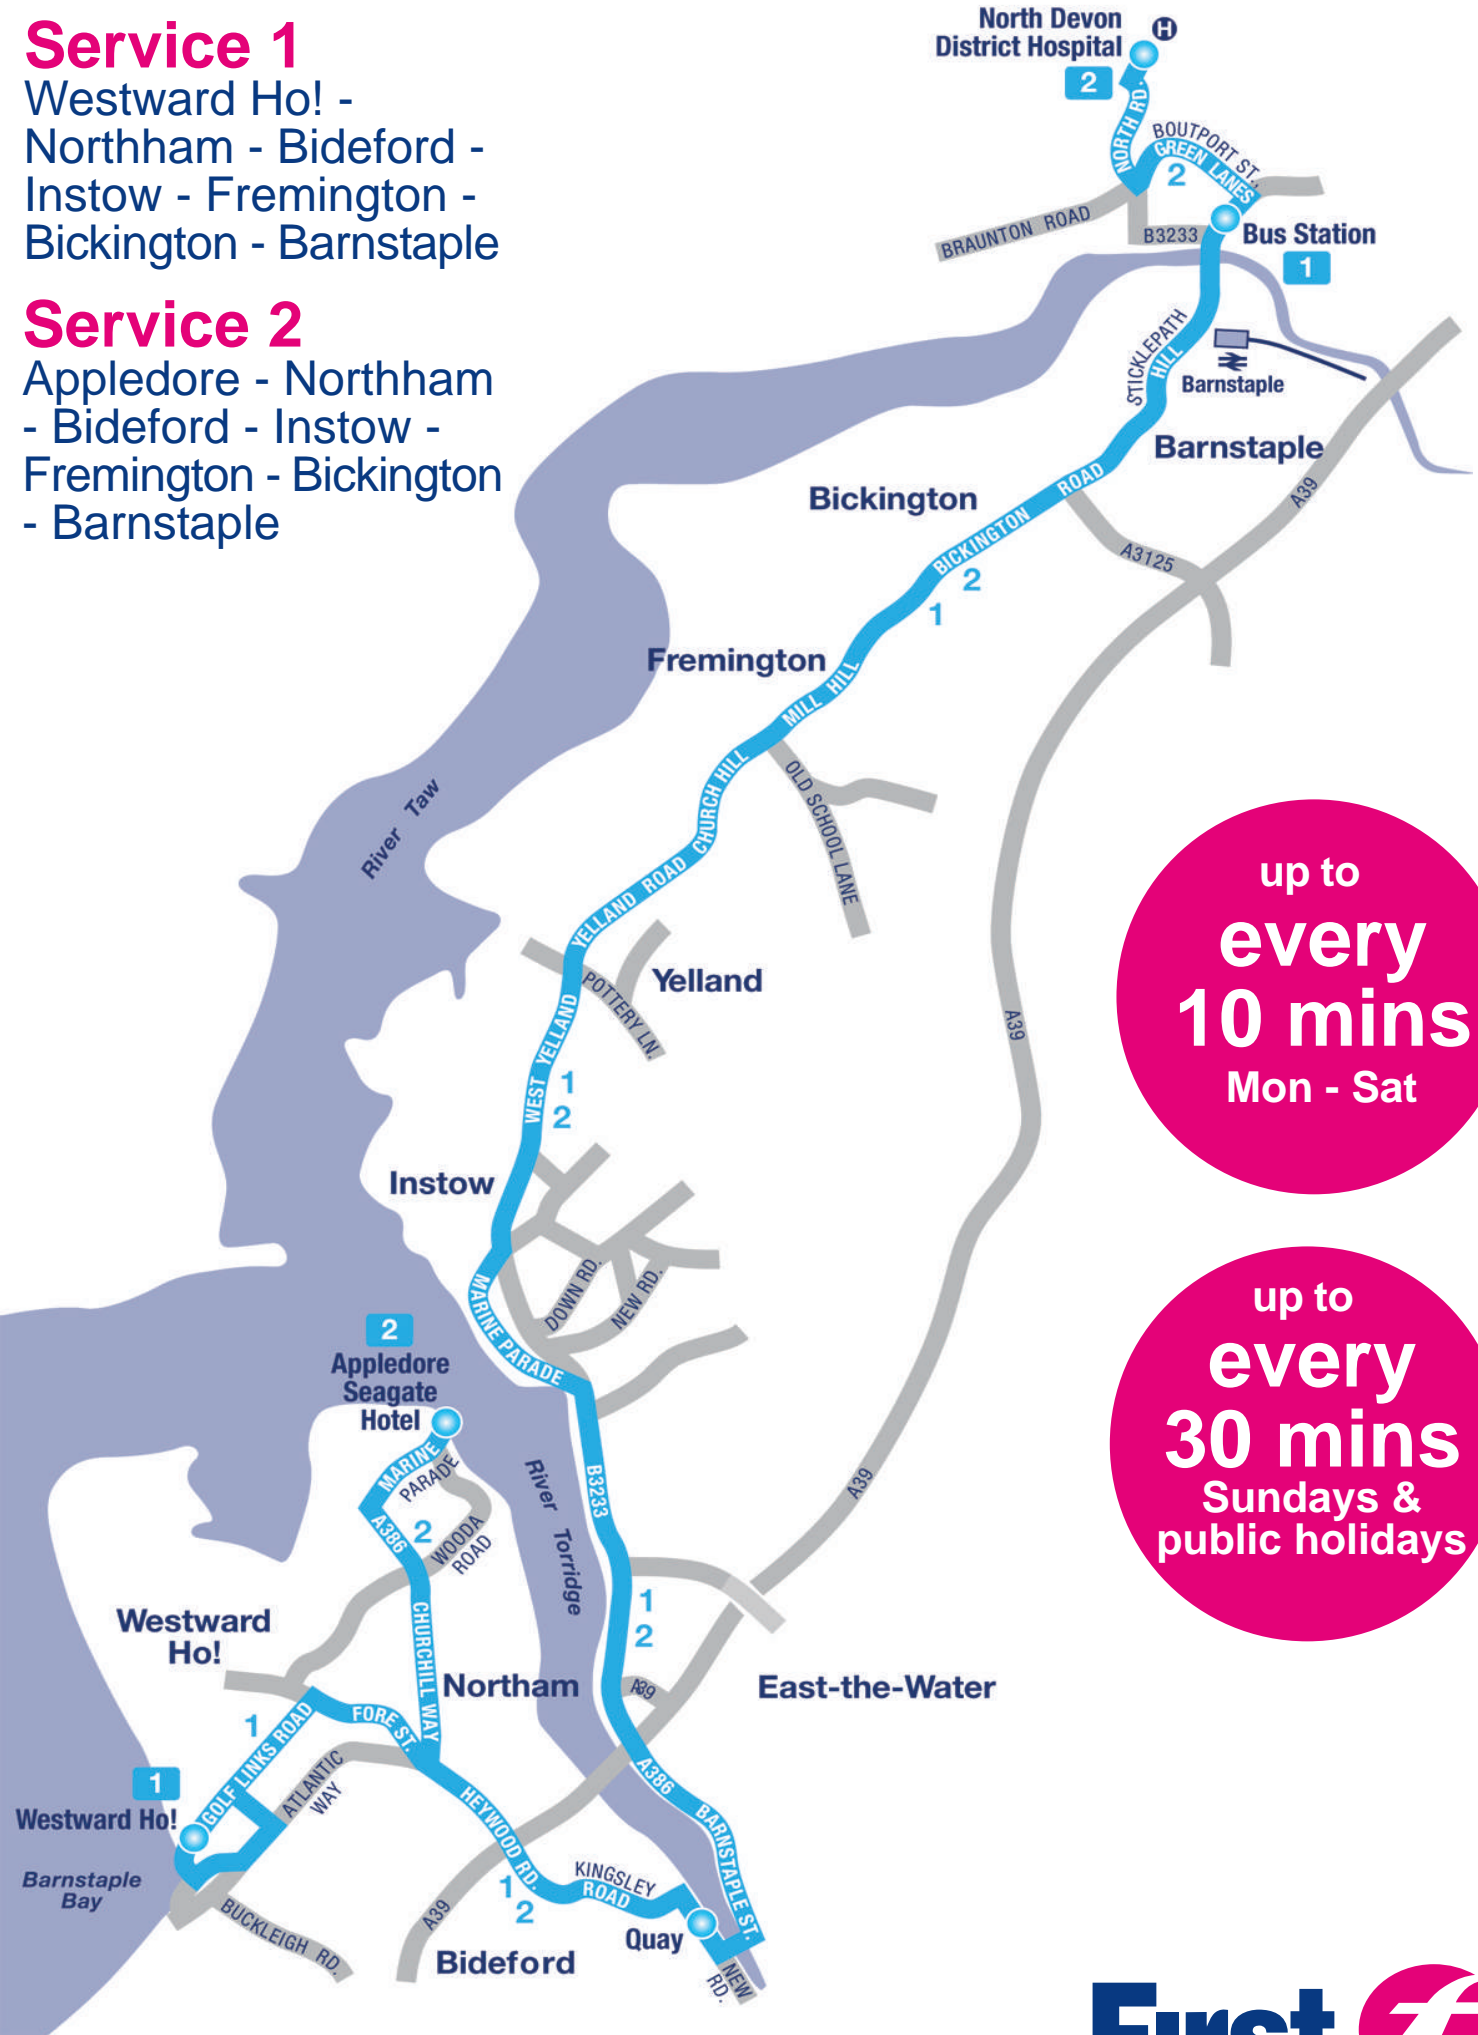

## Service 1

Westward Ho! -  
Northham - Bideford -  
Instow - Fremington -  
Bickington - Barnstaple

## Service 2

Appledore - Northham  
- Bideford - Instow -  
Fremington - Bickington  
- Barnstaple

up to  
**every  
10 mins**  
Mon - Sat

up to  
**every  
30 mins**  
Sundays &  
public holidays