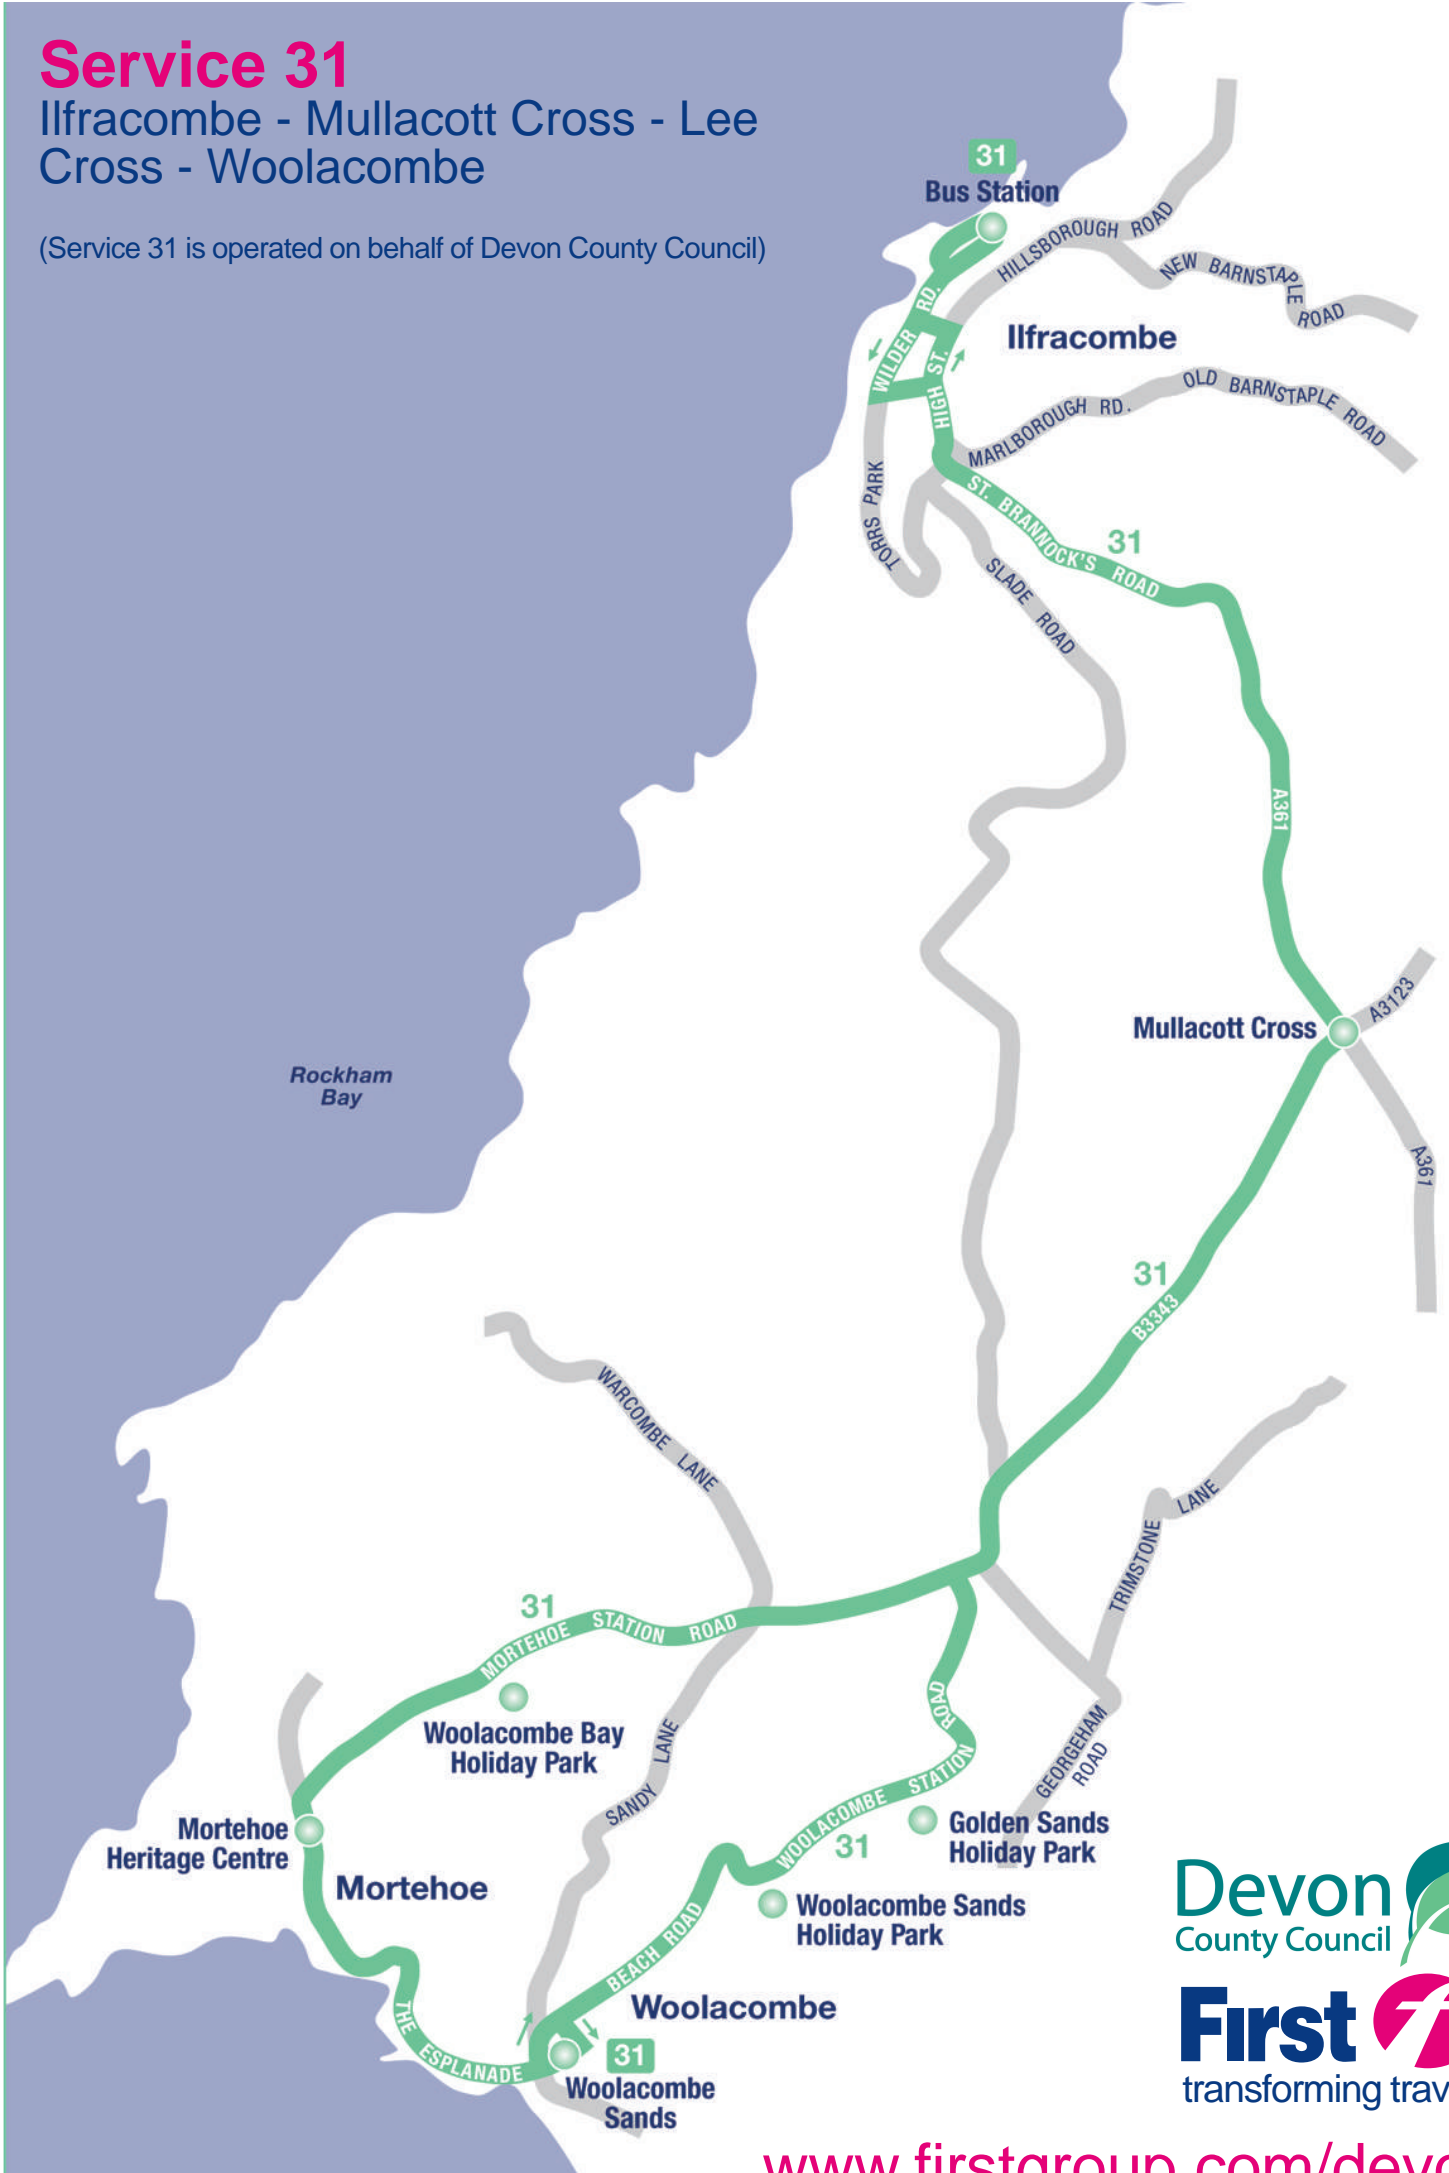

Service 31

Ilfracombe - Mullacott Cross - Lee Cross - Woolacombe

(Service 31 is operated on behalf of Devon County Council)

Devon
County Council

First
transforming travel

www.firstgroup.com/devon