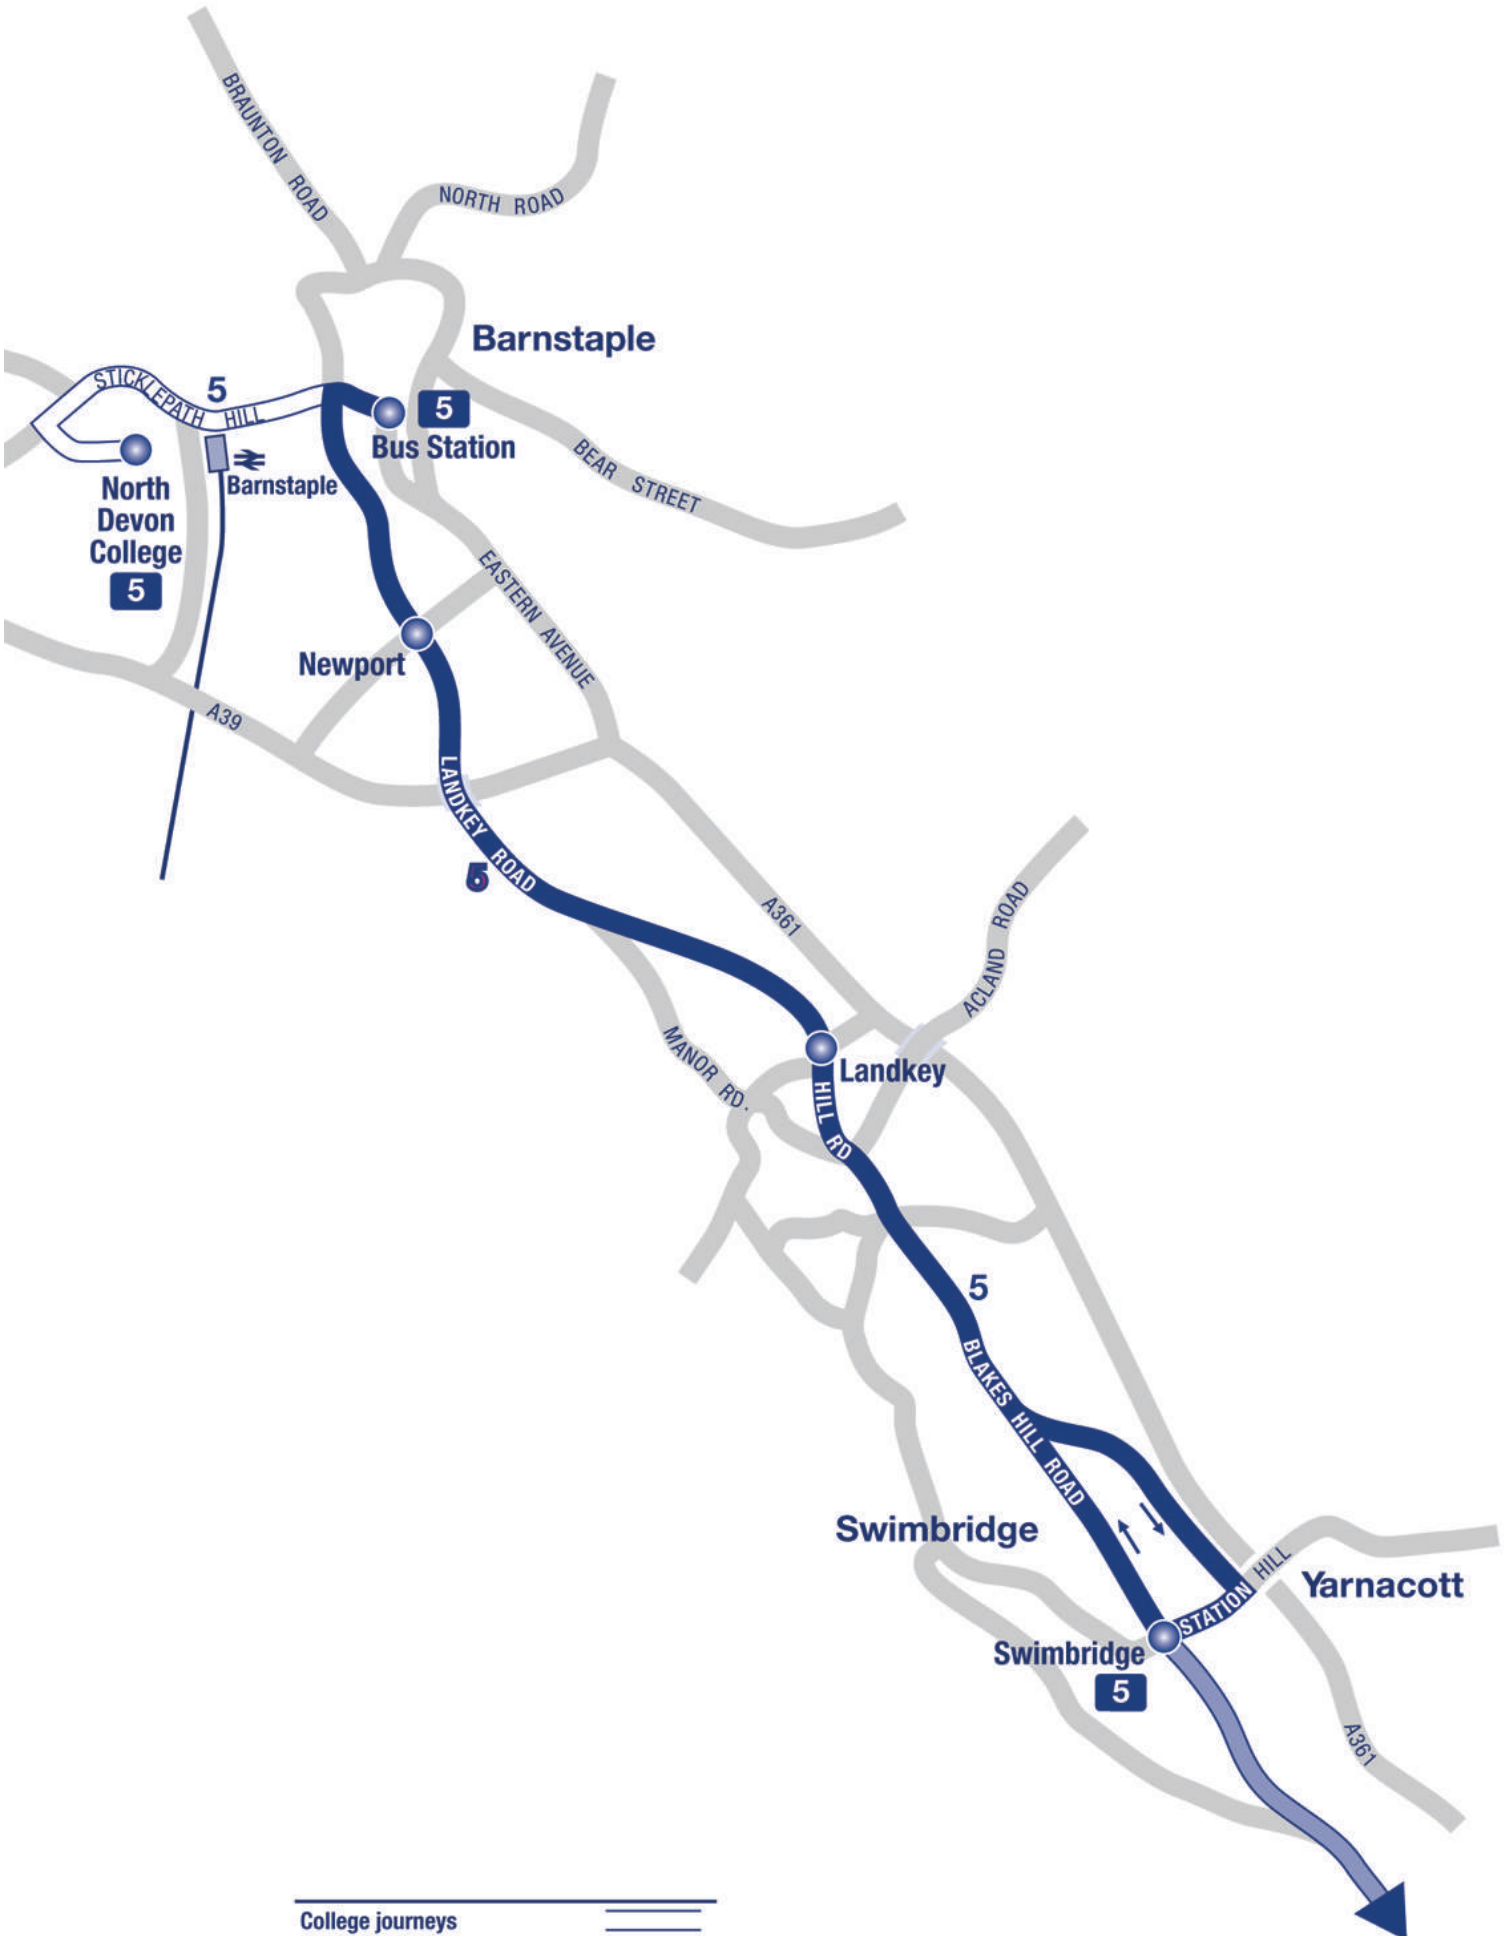

# Service 5

## Barnstaple - Landkey - Swimbridge

(certain journeys continue to and from North Devon College - please see the timetable for details)

College journeys 