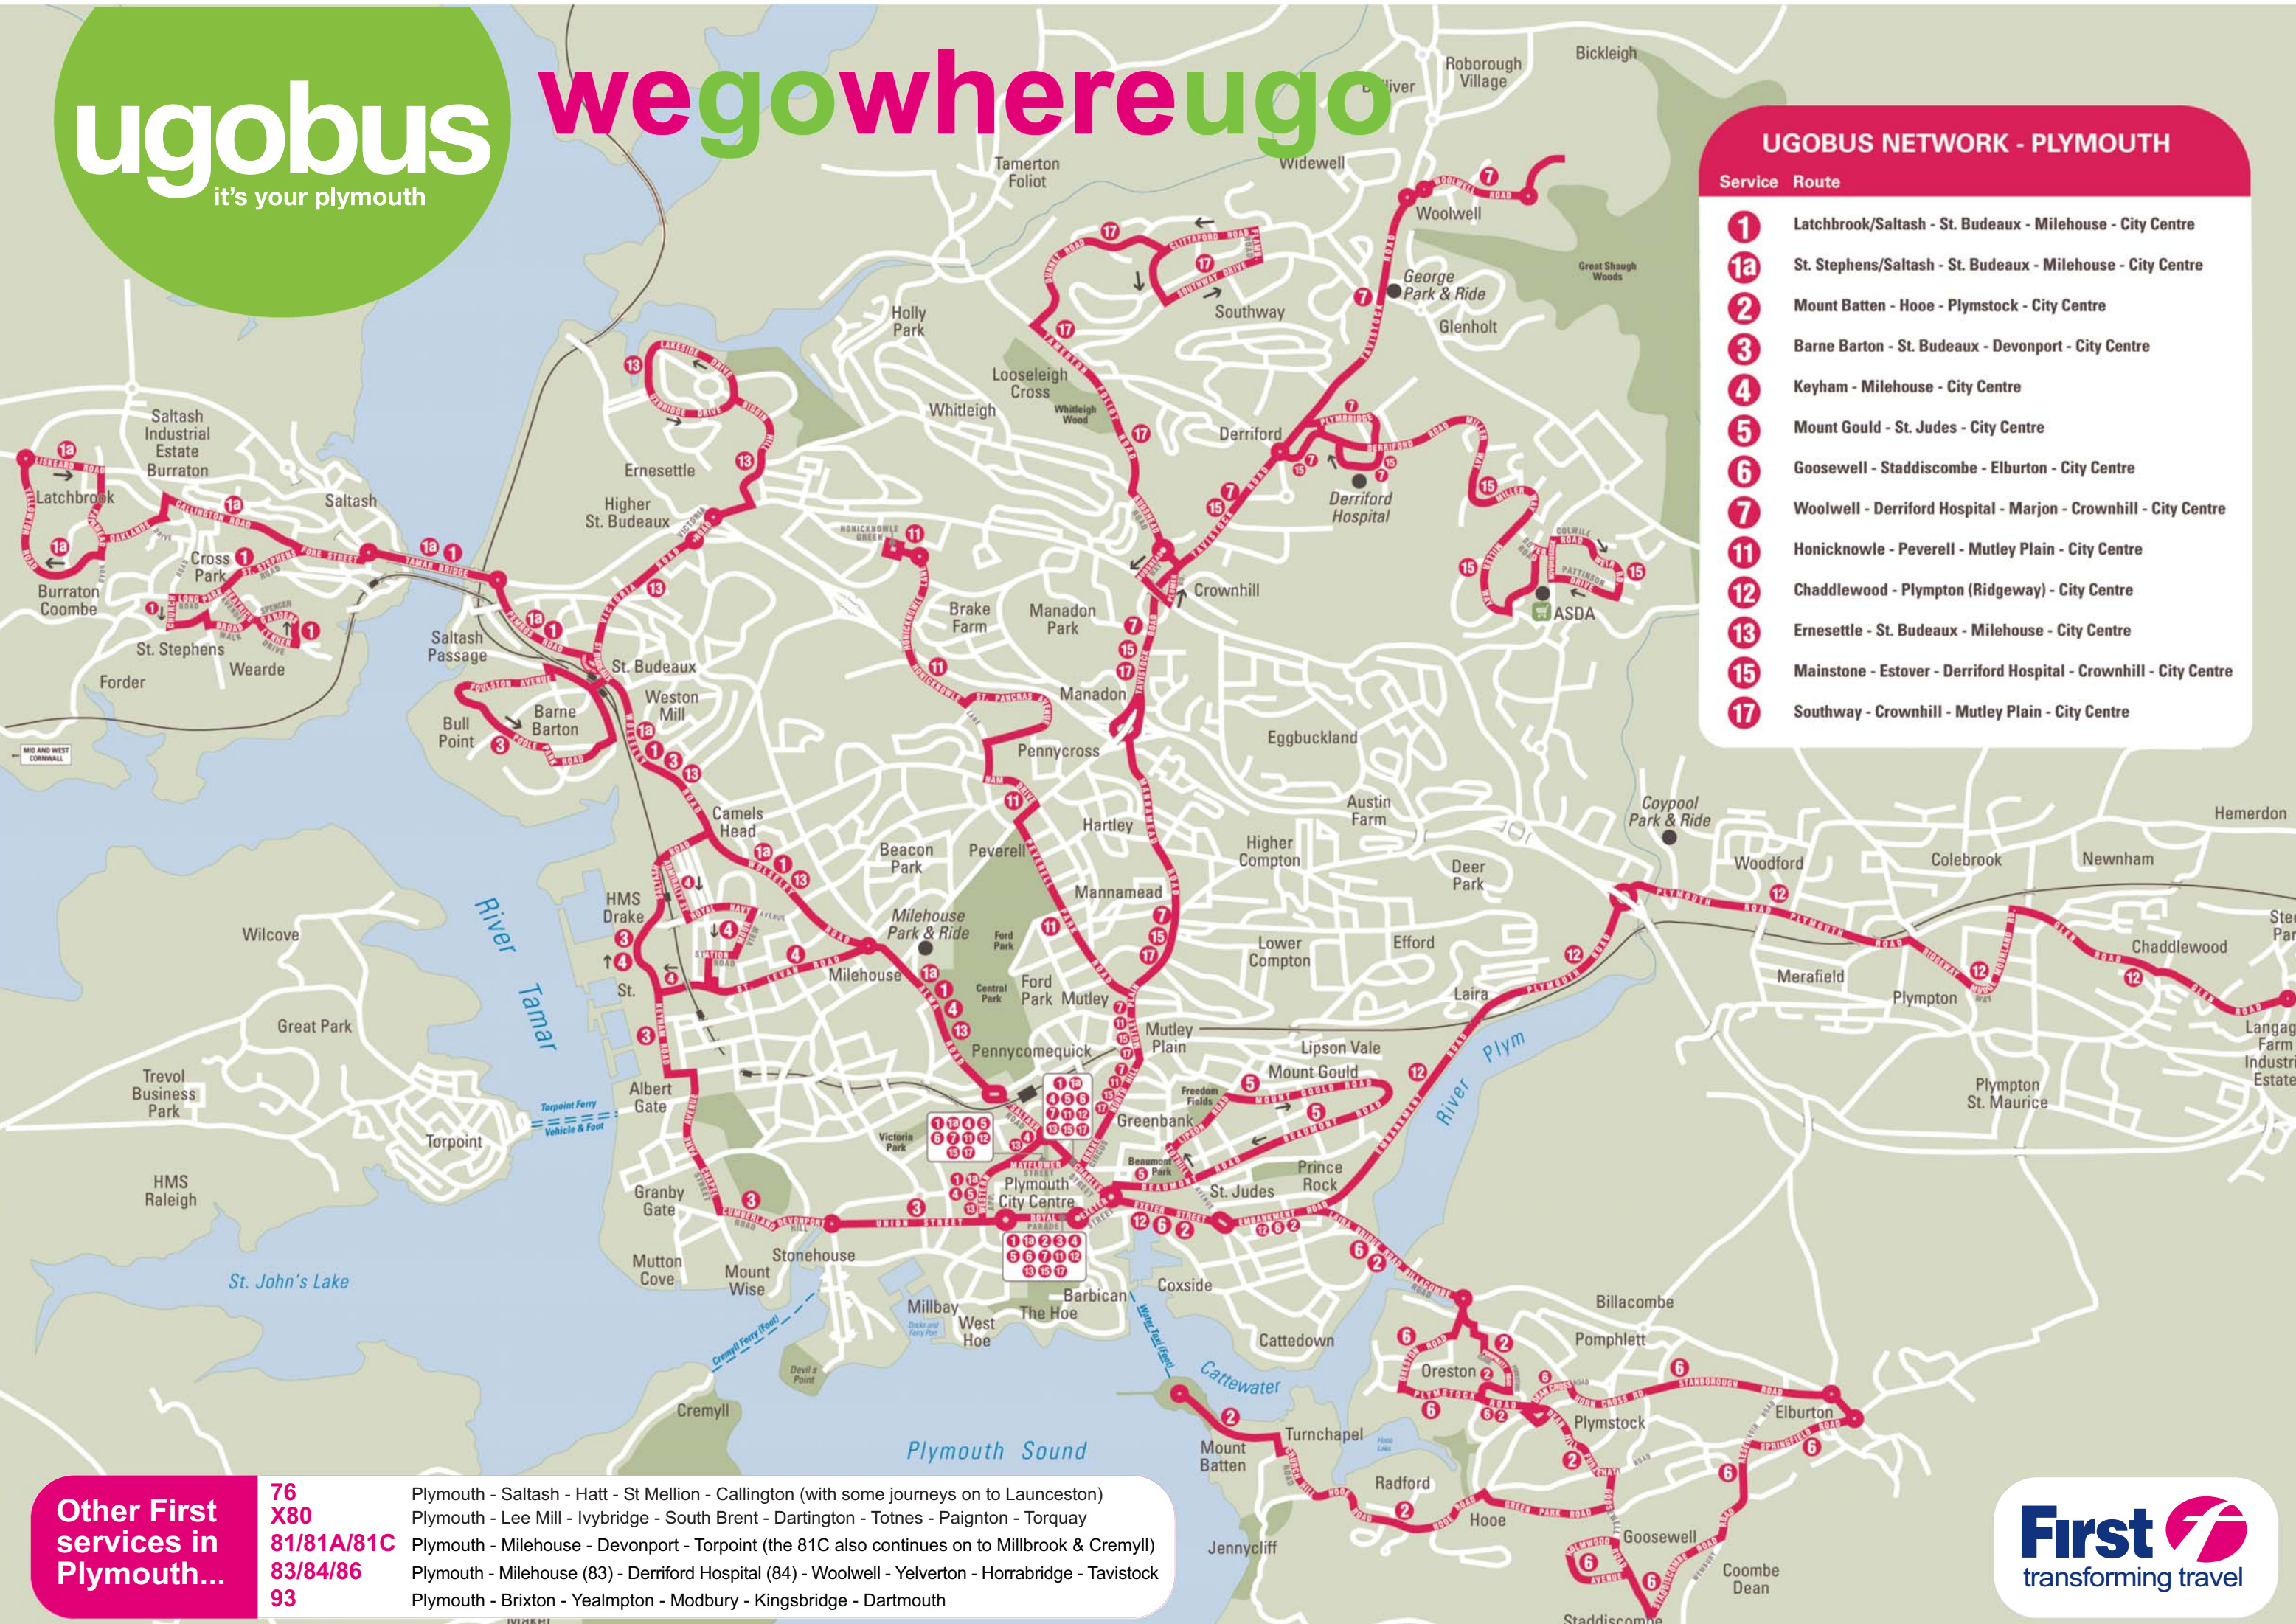

ugobus
it's your plymouth

wegowhereugo

UGOBUS NETWORK - PLYMOUTH

Service	Route
1	Latchbrook/Saltash - St. Budeaux - Milehouse - City Centre
1a	St. Stephens/Saltash - St. Budeaux - Milehouse - City Centre
2	Mount Batten - Hooe - Plymstock - City Centre
3	Barne Barton - St. Budeaux - Devonport - City Centre
4	Keyham - Milehouse - City Centre
5	Mount Gould - St. Judes - City Centre
6	Goosewell - Staddiscombe - Elburton - City Centre
7	Woolwell - Derriford Hospital - Marjon - Crownhill - City Centre
11	Honicknowle - Peverell - Mutley Plain - City Centre
12	Chaddlewood - Plympton (Ridgeway) - City Centre
13	Ernesettle - St. Budeaux - Milehouse - City Centre
15	Mainstone - Estover - Derriford Hospital - Crownhill - City Centre
17	Southway - Crownhill - Mutley Plain - City Centre

Other First services in Plymouth...

- 76 Plymouth - Saltash - Hatt - St Mellion - Callington (with some journeys on to Launceston)
- X80 Plymouth - Lee Mill - Ivybridge - South Brent - Dartington - Totnes - Paignton - Torquay
- 81/81A/81C Plymouth - Milehouse - Devonport - Torpoint (the 81C also continues on to Millbrook & Cremyll)
- 83/84/86 Plymouth - Milehouse (83) - Derriford Hospital (84) - Woolwell - Yelverton - Horrbridge - Tavistock
- 93 Plymouth - Brixton - Yealmpton - Modbury - Kingsbridge - Dartmouth