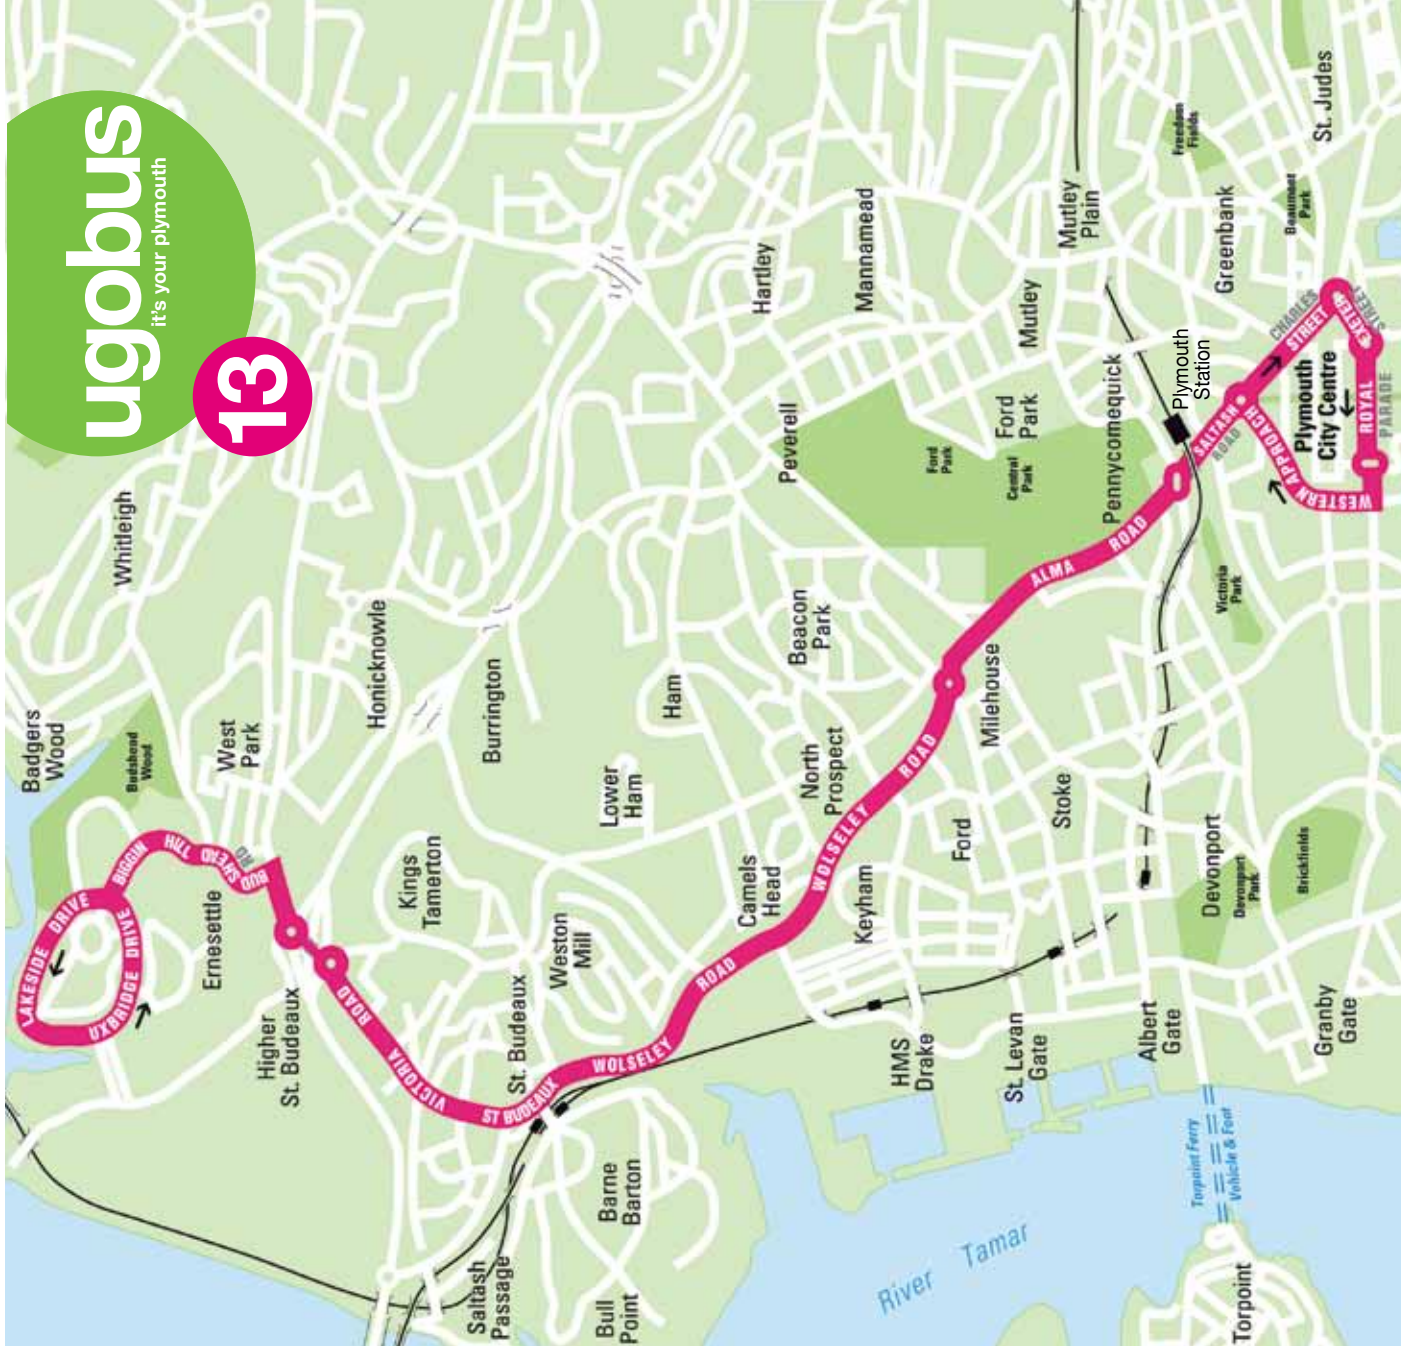

ugobus
it's your plymouth

13