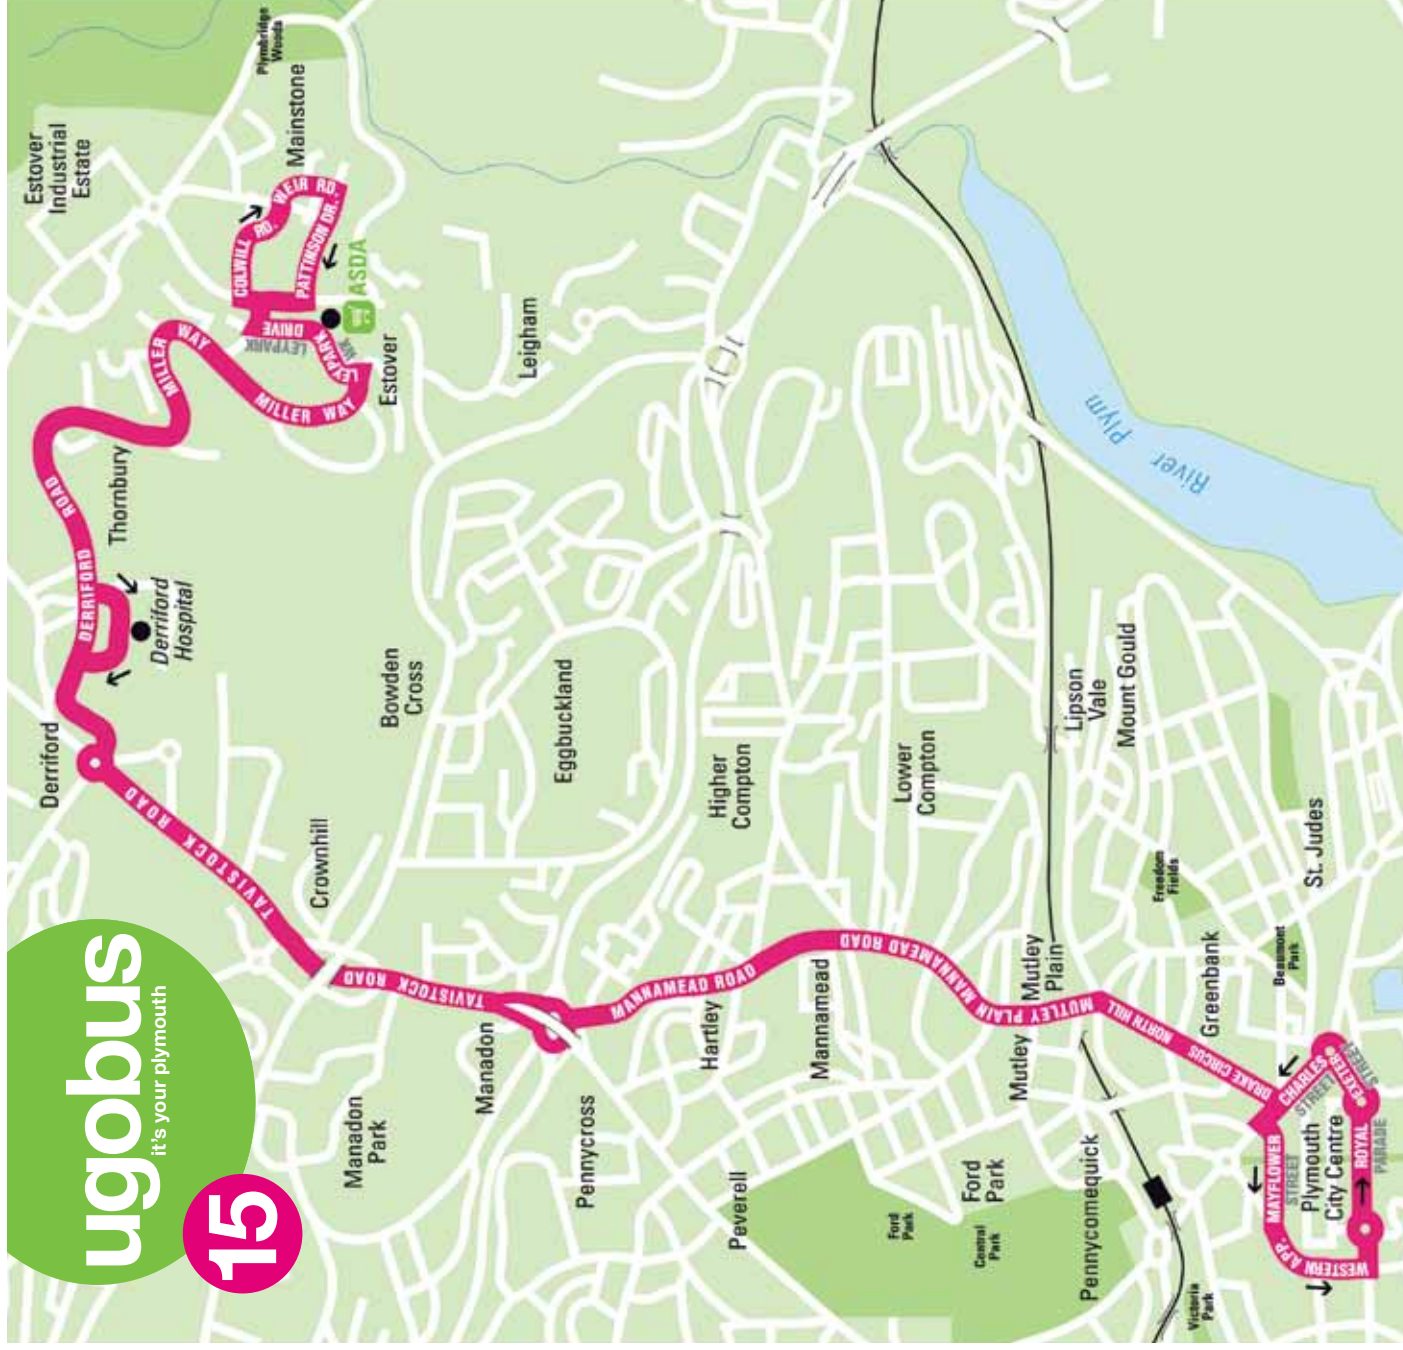

ugobus
it's your plymouth

15