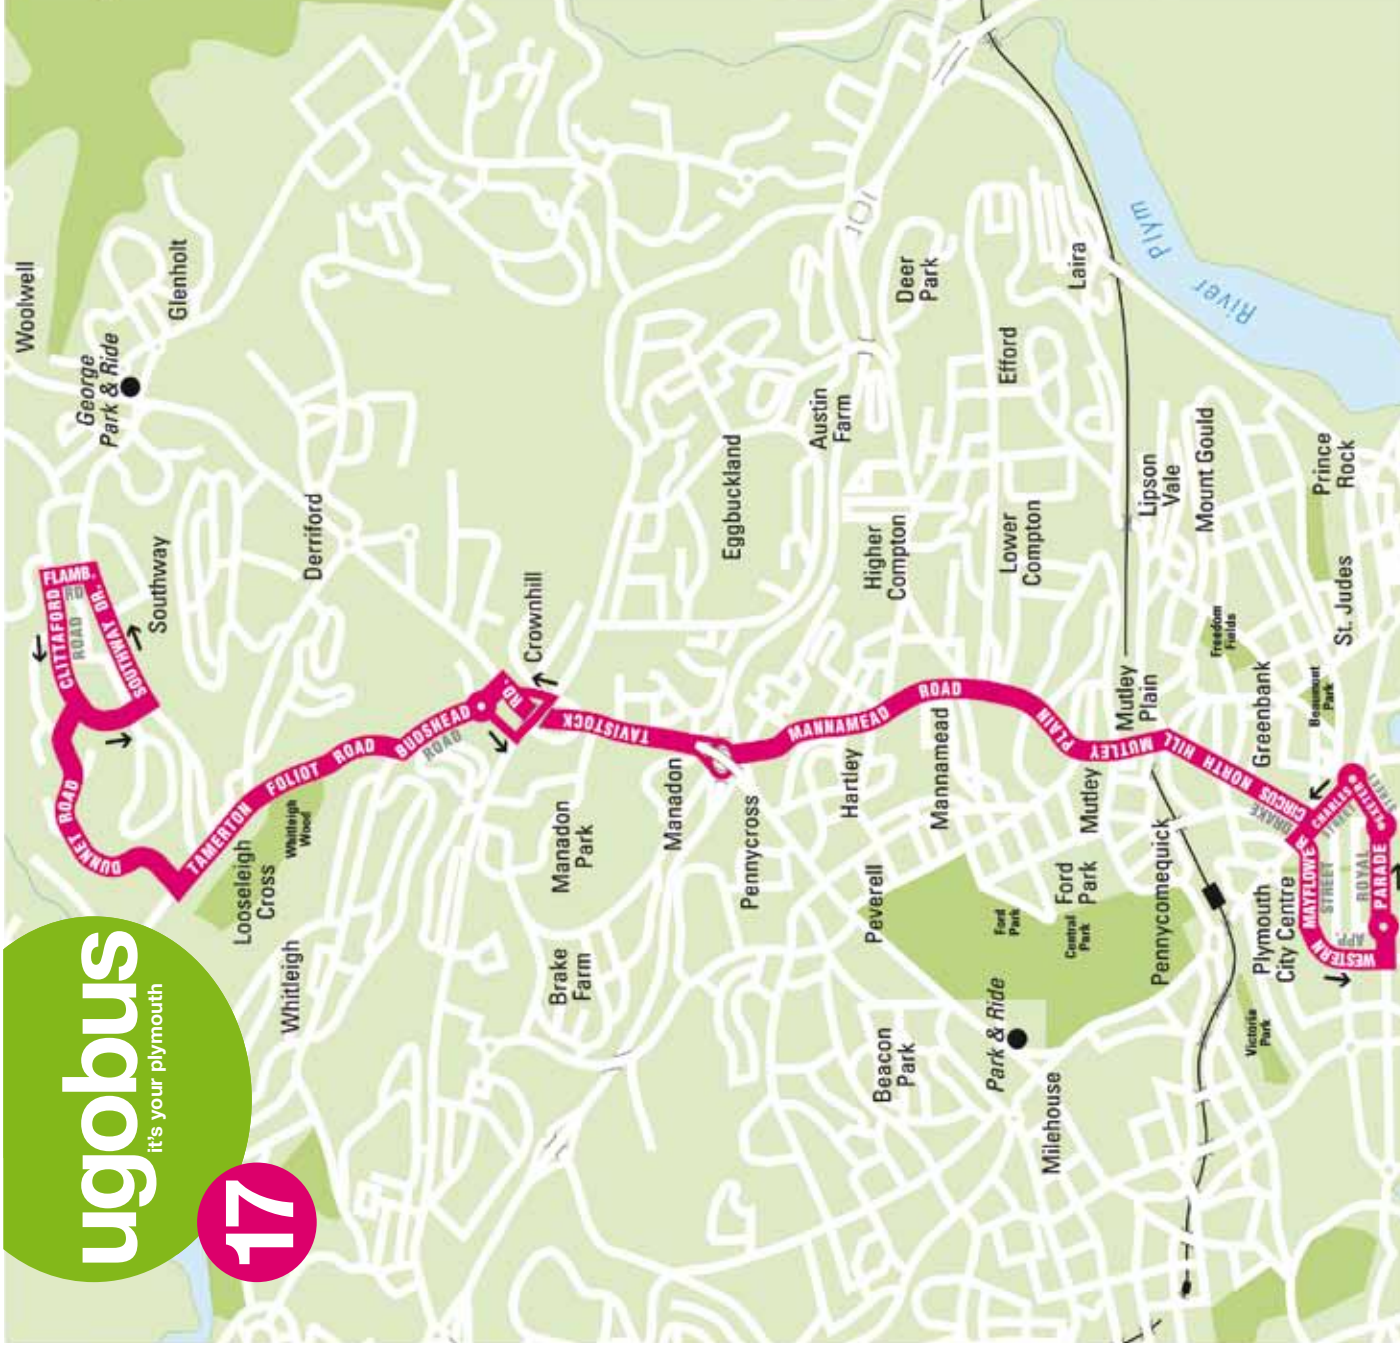

ugobus
it's your plymouth

17