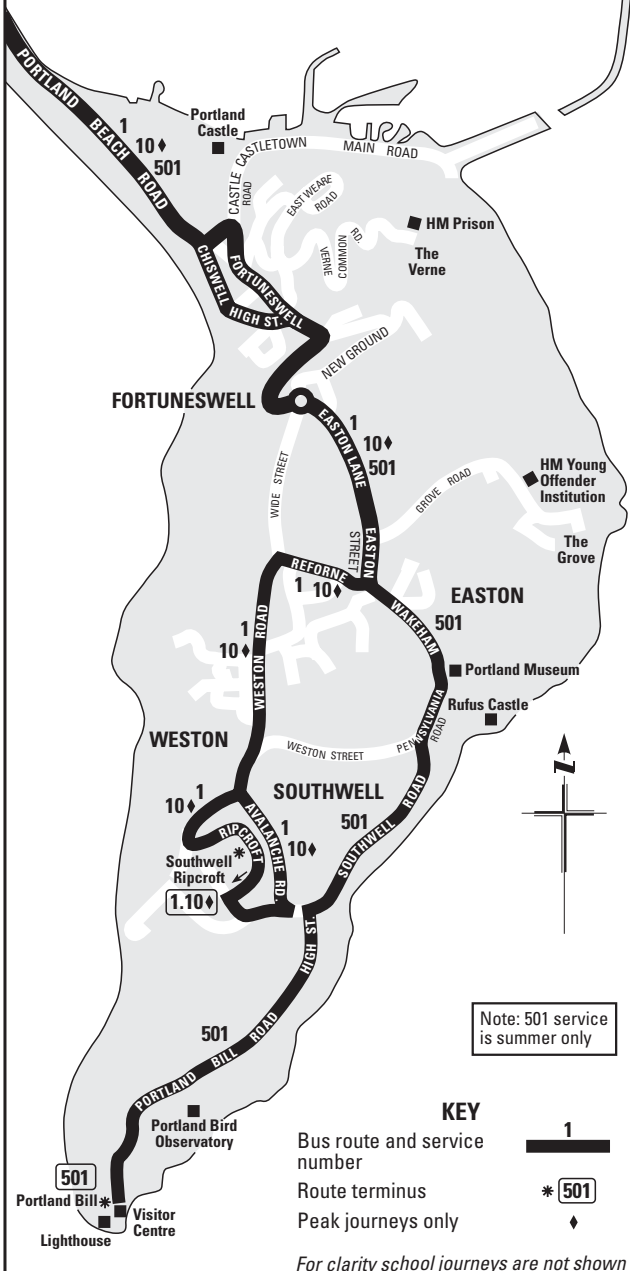

Isle of Portland

Note: 501 service is summer only

KEY

- Bus route and service number
- Route terminus
- Peak journeys only

For clarity school journeys are not shown