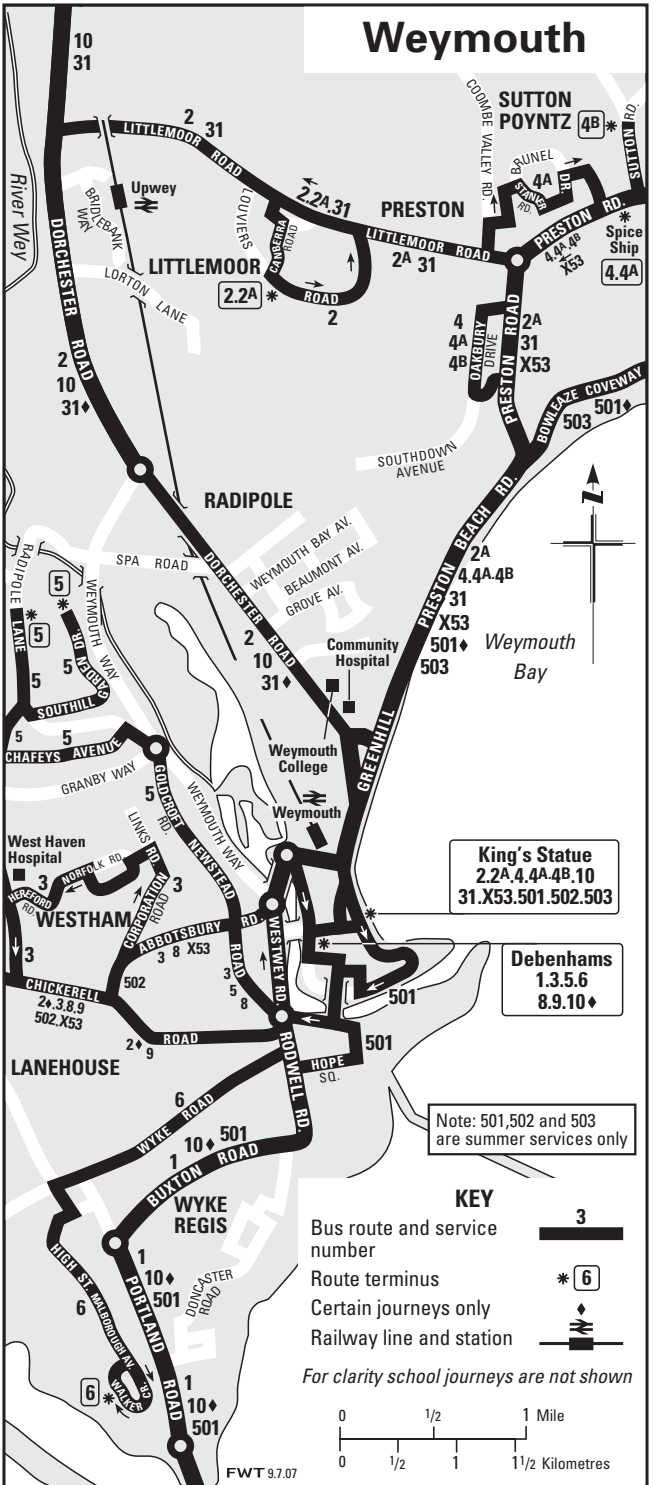

# Weymouth

**King's Statue**  
 2.2A.4.4A.4B.10  
 31.X53.501.502.503

**Debenhams**  
 1.3.5.6  
 8.9.10

Note: 501, 502 and 503 are summer services only

**KEY**

- Bus route and service number 3
- Route terminus \* 6
- Certain journeys only ◇
- Railway line and station —+—

For clarity school journeys are not shown