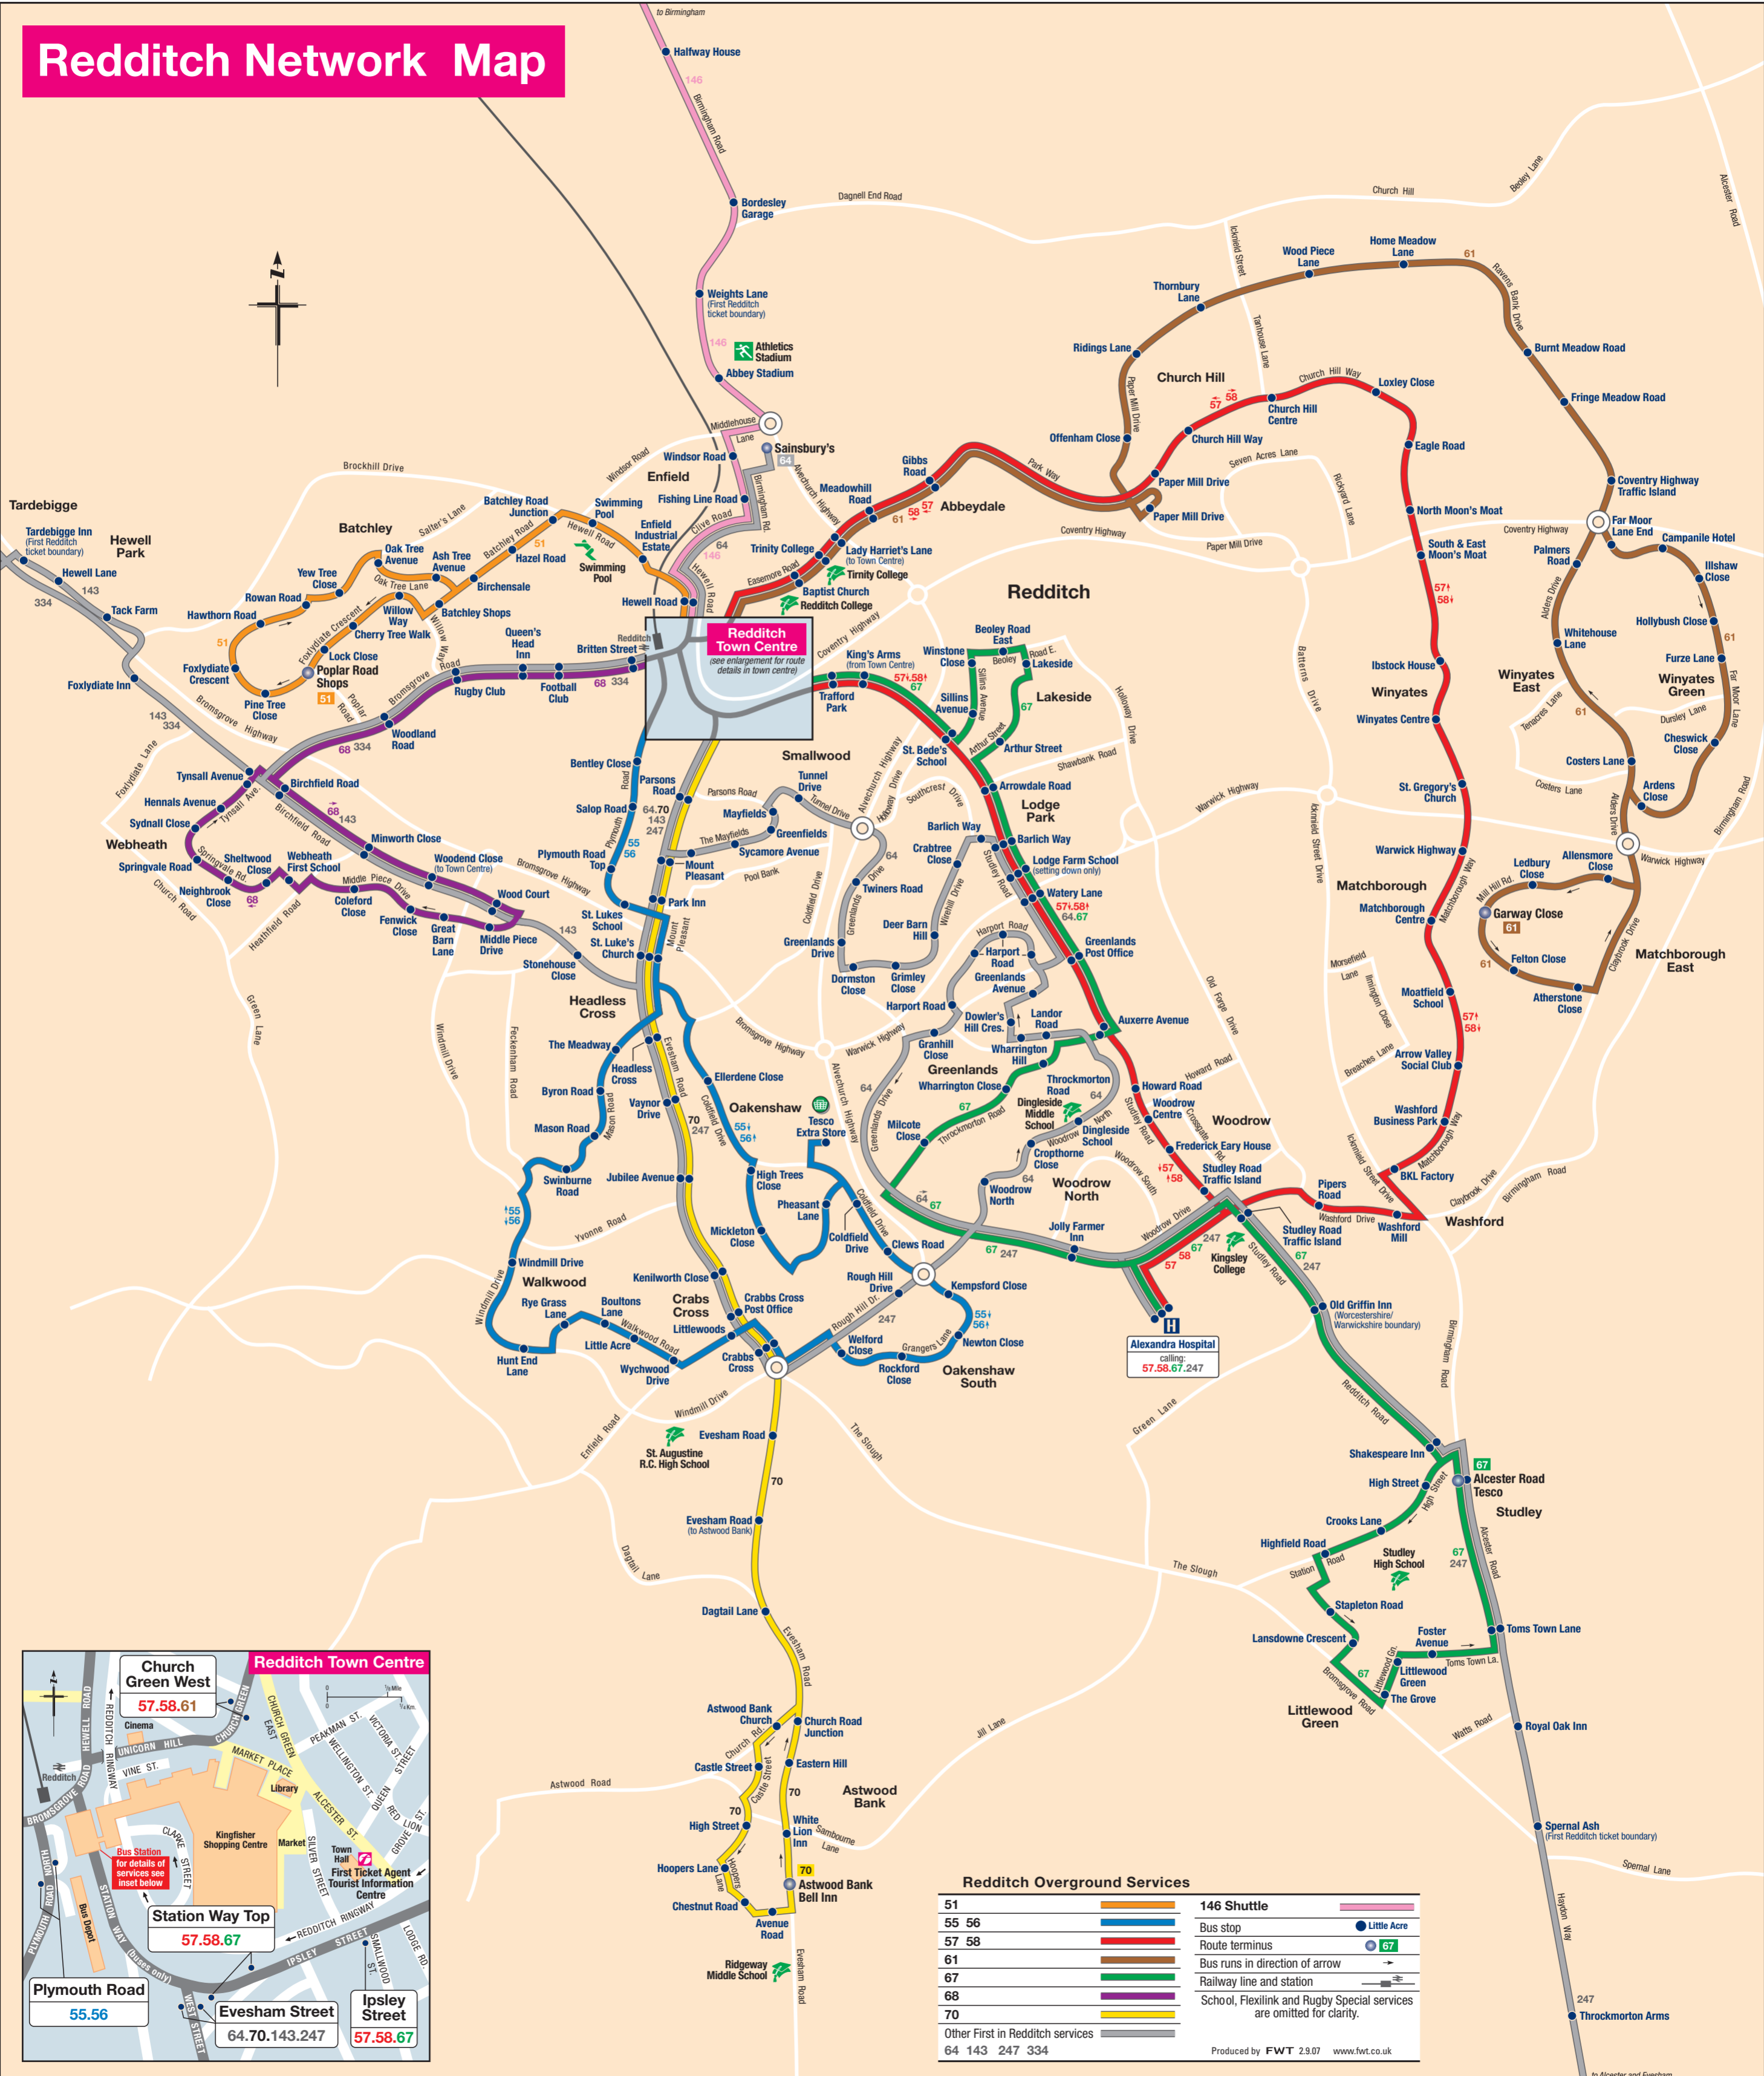

Redditch Network Map

Redditch Overground Services		146 Shuttle	
51		Bus stop	
55 56		Route terminus	
57 58		Bus runs in direction of arrow	
61		Railway line and station	
67		School, Flexilink and Rugby Special services are omitted for clarity.	
68			
70			
Other First in Redditch services			
64 143 247 334			