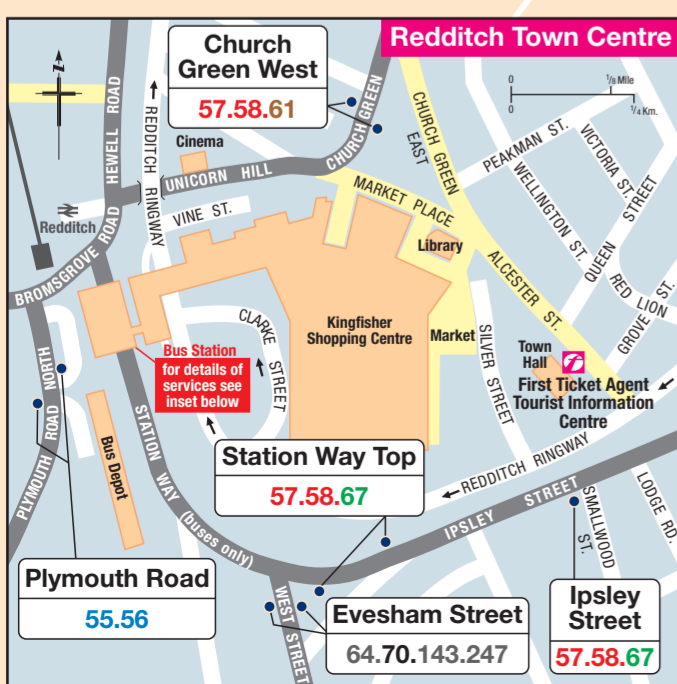

Redditch Network Map

Redditch Overground Services		146 Shuttle	
51		Bus stop	
55 56		Route terminus	
57 58		Bus runs in direction of arrow	
61		Railway line and station	
67		School, Flexilink and Rugby Special services are omitted for clarity.	
68			
70			
Other First in Redditch services			
64 143 247 334			