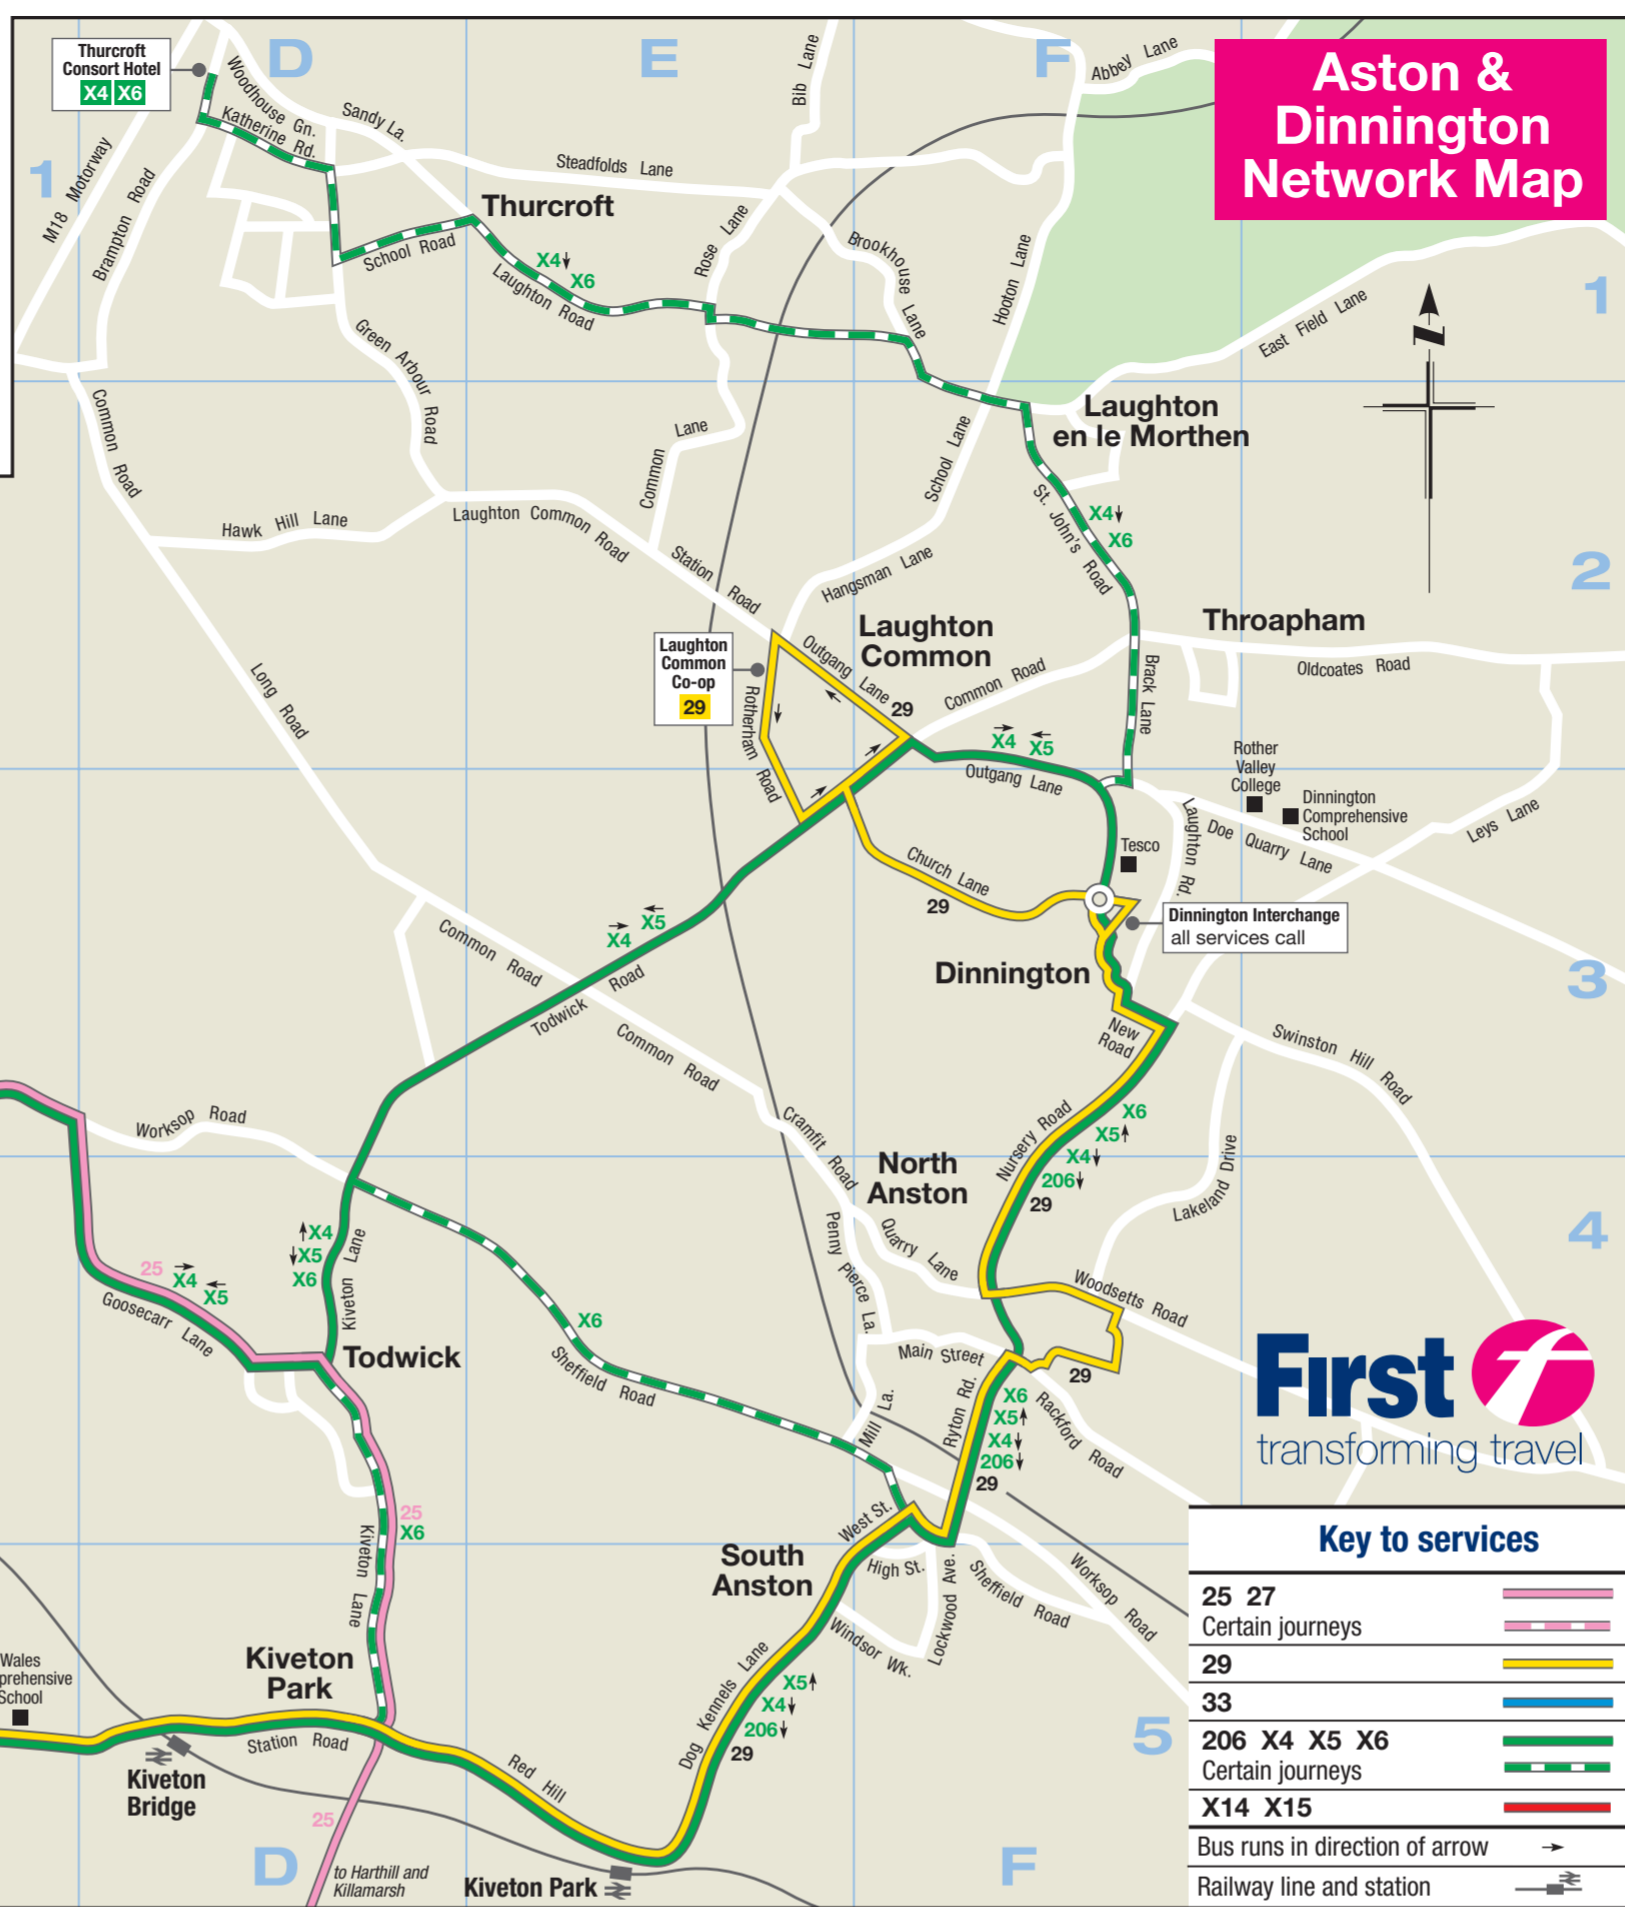

Key to services

- 25 27 Certain journeys
- 29
- 33
- 206 X4 X5 X6 Certain journeys
- X14 X15
- Bus runs in direction of arrow
- Railway line and station

25 Killamarsh – Aston – Rotherham via Harthill, Swallownest and Rotherham Hospital