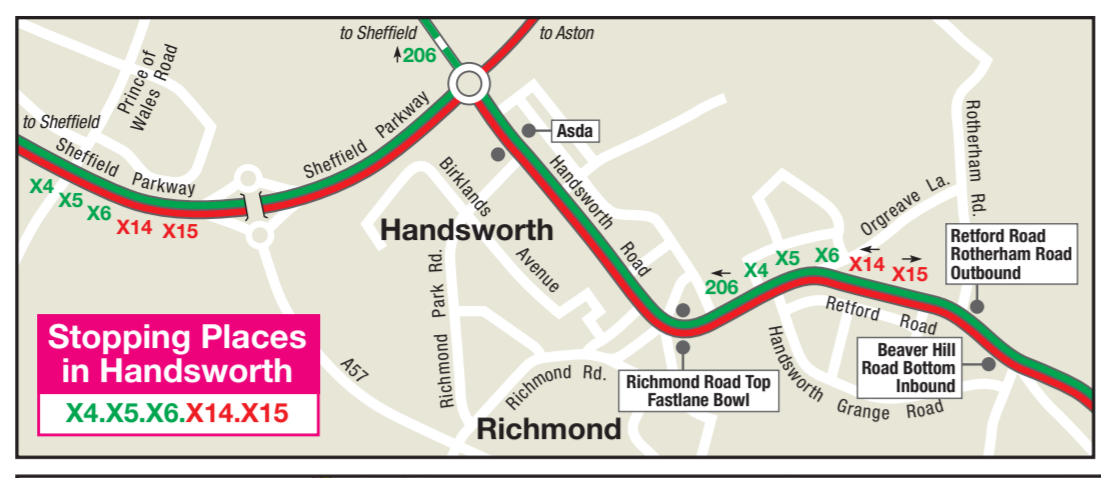

X15
 Limited Stop – Sheffield, Handsworth, Woodhouse Mill, Swallownest, Aston, Swallownest, Aughton, Treeton, Catcliffe & Sheffield.

Service 21 will still operate between Sheffield, Killamarsh & Harthill but will no longer run between Harthill and Rotherham except evenings and Sundays. (Operated by another company. Call Traveline on (01709) 515151 for details).

Please note that services 23, 23A, 24 will no longer operate.

YourNextBus

- Text your bus stop number to the **YourNextBus** service e.g. 37021180
- We'll text you to tell you how many minutes away your bus actually is
- Or you'll get the latest timetable information

Key to services

- 25 27 Certain journeys
- 29
- 33
- 206 X4 X5 X6 Certain journeys
- X14 X15
- Bus runs in direction of arrow
- Railway line and station

25 Killamarsh – Aston – Rotherham via Harthill, Swallownest and Rotherham Hospital

Note:
 A Service 27 journey, between Aston and Rotherham runs via Whiston, Rotherham Hospital (0813)
 NSD Not Schooldays
 SD Schooldays only
 V Runs via Aston Comprehensive School 1520

NOTE EXTRA JOURNEYS OPERATE BETWEEN TREETON AND ROTHERHAM