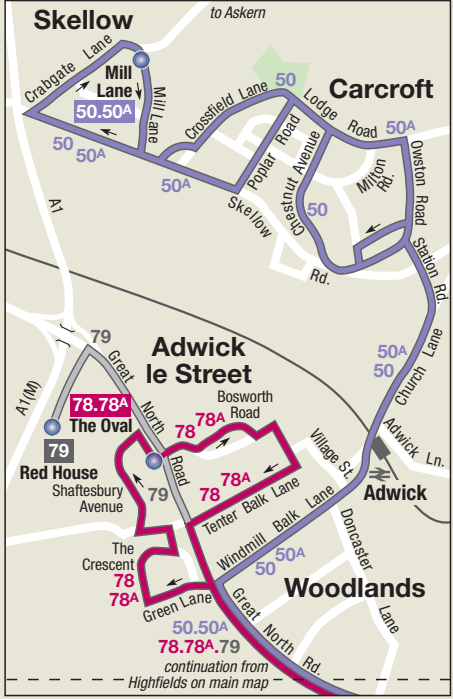

Doncaster Network Map

overground		Services which operate at 15 minute intervals or better Monday to Saturday daytime.
15	71	
16	76 76A	
19 19A	78 78A	
50 50A	81 82	
55 55B	87 88 88A	
57	X78	
63	Route variations	
66		
less frequent services		
13 14 54 58 58A 59 64 64A 65 67		
72 75 75A 79 84 90 91 205 638		
Route terminus		
Certain journeys only		
Bus runs in direction of arrow		
Railway line and station		