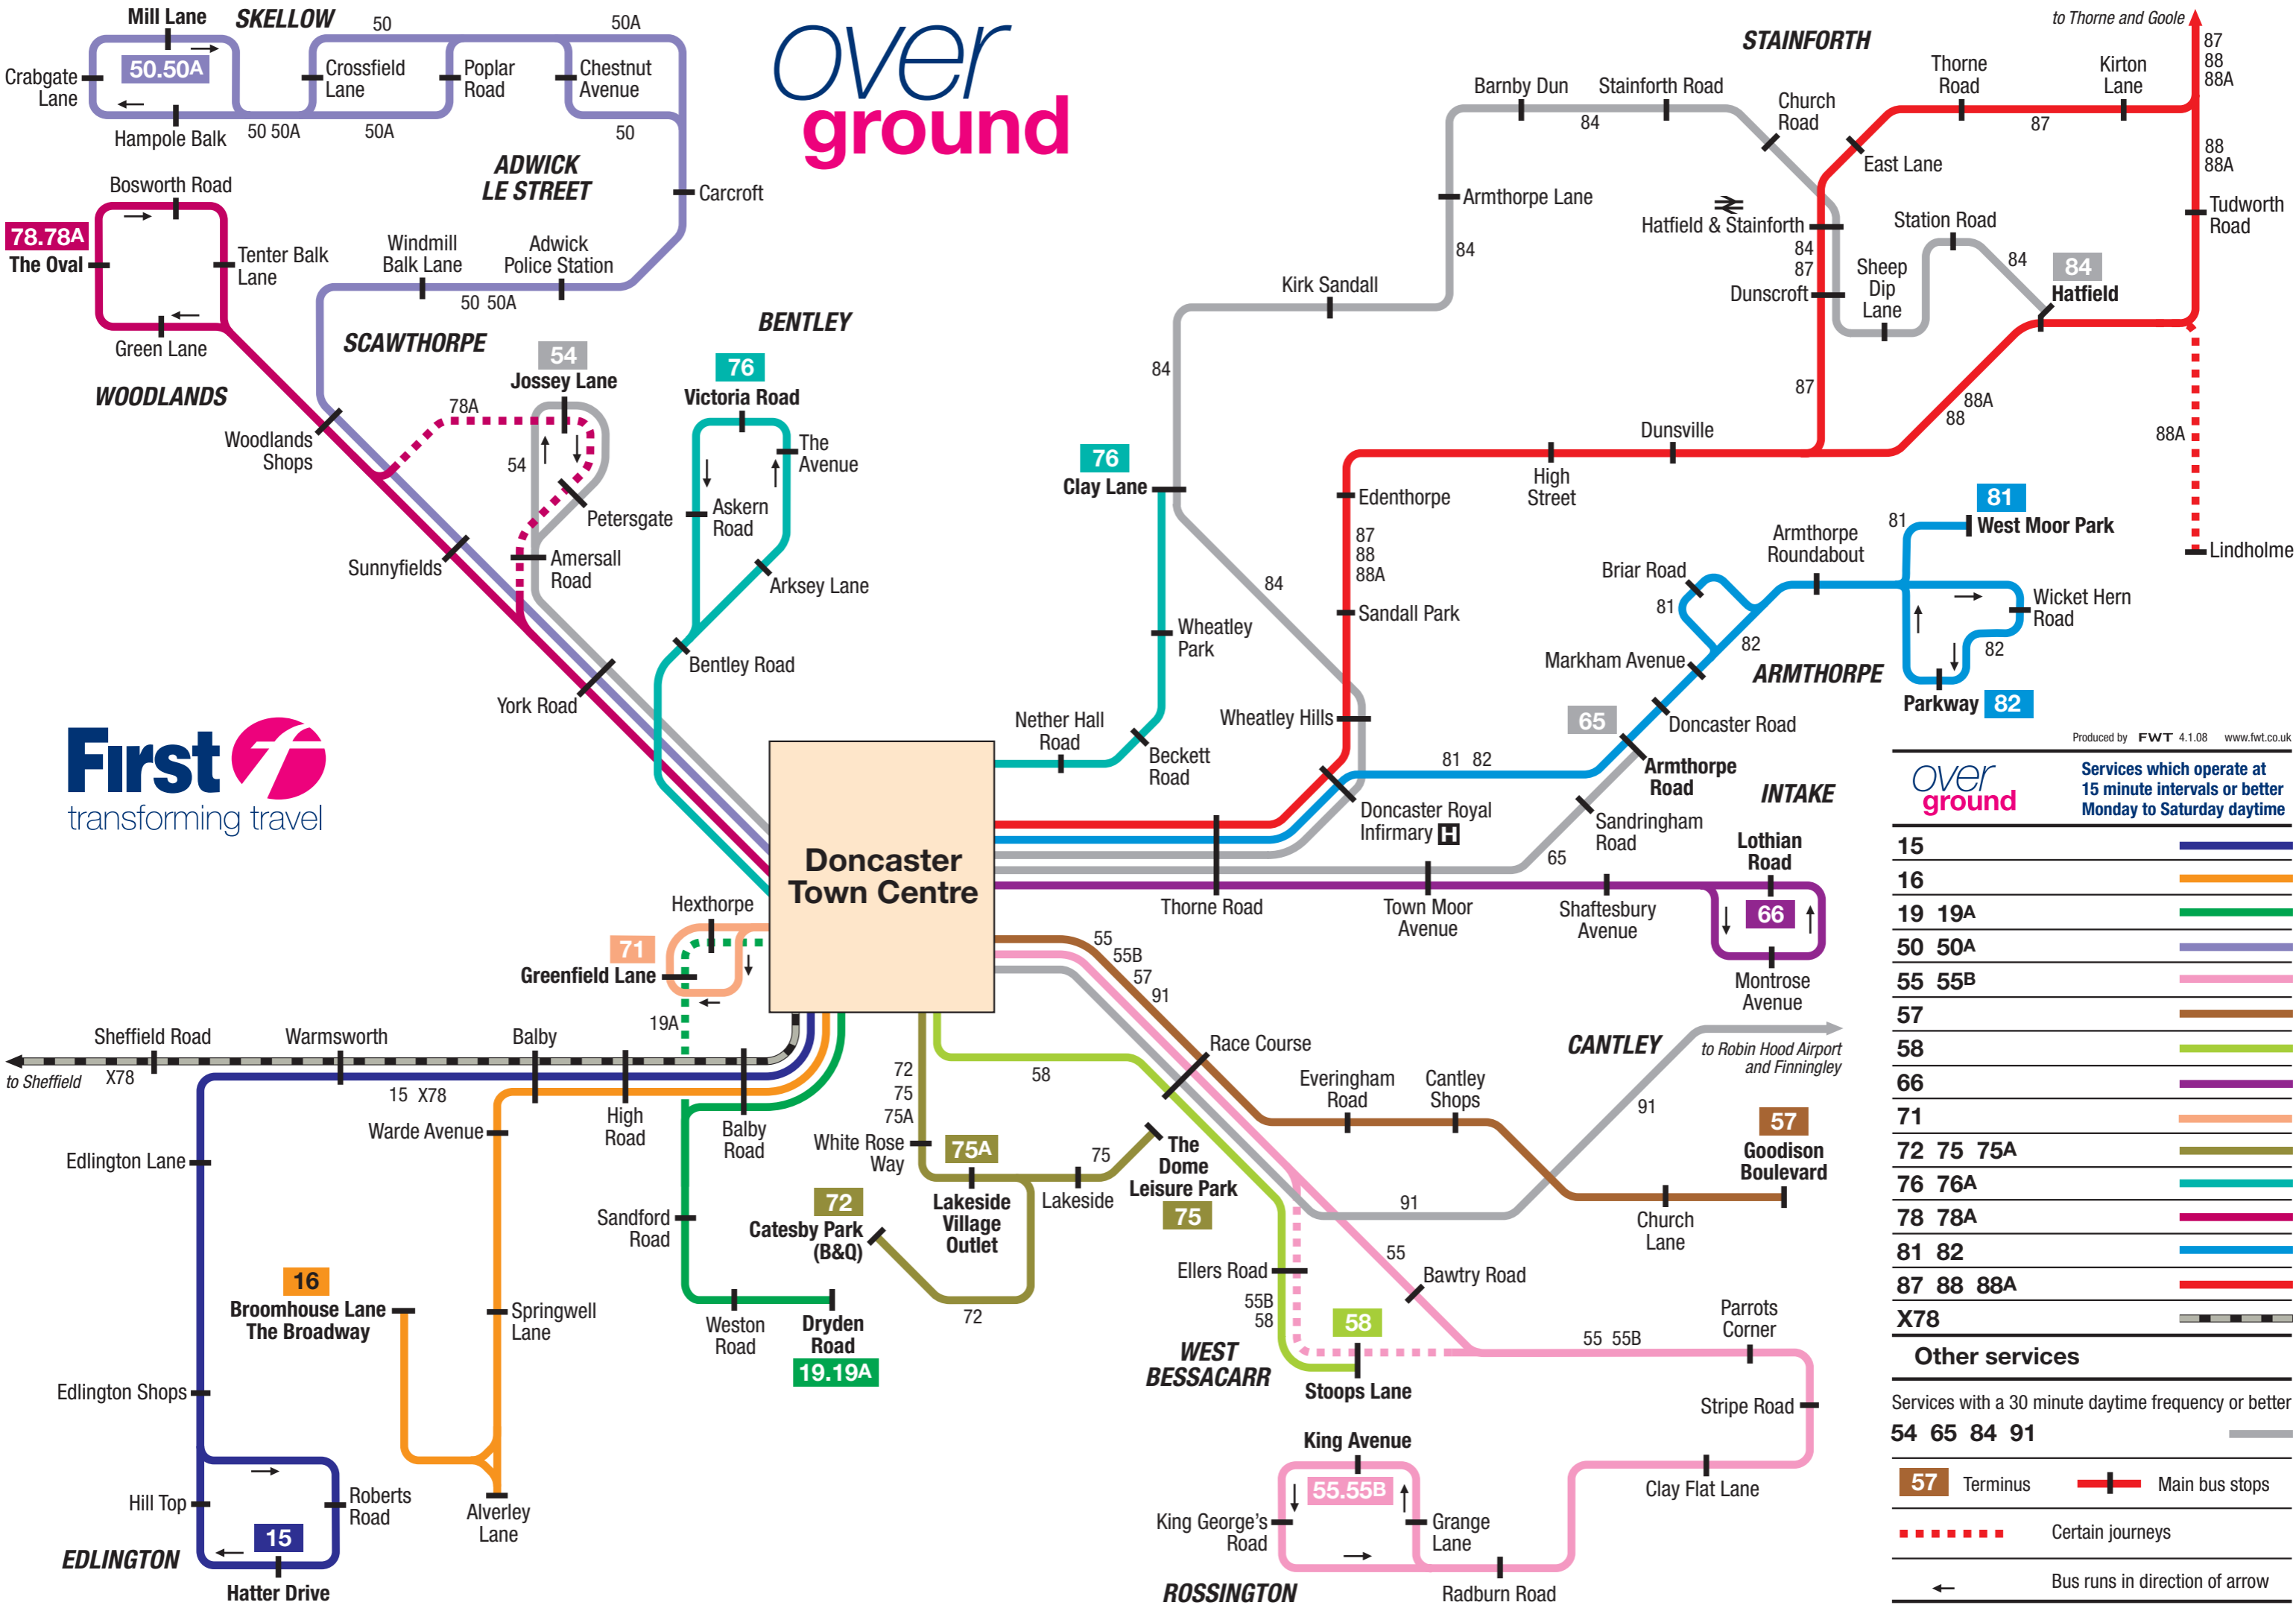

overground

Produced by FWT 4.1.08 www.fwt.co.uk

overground Services which operate at 15 minute intervals or better Monday to Saturday daytime

15	
16	
19 19A	
50 50A	
55 55B	
57	
58	
66	
71	
72 75 75A	
76 76A	
78 78A	
81 82	
87 88 88A	
X78	

Other services

Services with a 30 minute daytime frequency or better
54 65 84 91

- 57 Terminus
- Main bus stops
- - - - - Certain journeys
- ← Bus runs in direction of arrow