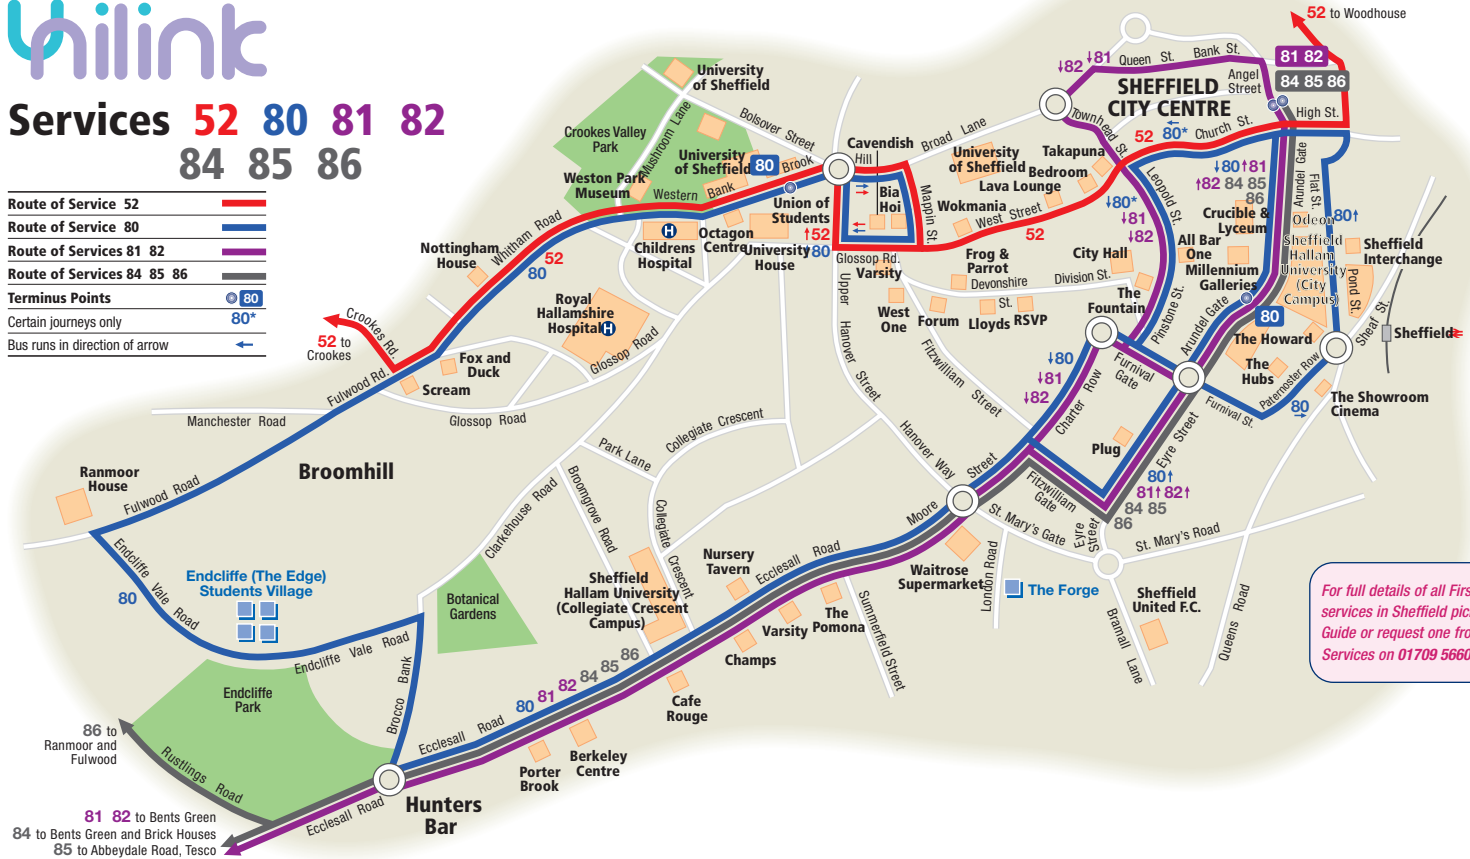

Services 52 80 81 82 84 85 86

Route of Service 52	
Route of Service 80	
Route of Services 81 82	
Route of Services 84 85 86	
Terminus Points	
Certain journeys only	
Bus runs in direction of arrow	

For full details of all First bus services in Sheffield pick up a Bus Guide or request one from Customer Services on 01709 566000

52		Monday to Fridays	Saturdays	Sundays	Woodhouse Station
Woodhouse Station	First & Last Buses from City	0444 2344	0434 2344	0448 2340	Woodhouse Station
	First & Last Buses to City	0435 2340	0435 2340	0446 2346	Ballifield
Frequency in minutes	Early	10-20	15-30	30	Handsworth
	Daytime	EVERY 6 MINS	EVERY 7/8 MINS	EVERY 15 MINS	Darnall
	Evening	EVERY 12 MINS	EVERY 12 MINS	EVERY 15 MINS	City Centre
					University
Crookes Moorsyde Avenue	First & Last Buses from City	0434 2400	0434 2400	0442 2400	Broomhill
	First & Last Buses to City	0445 2358	0445 2358	0501 2351	Crookes Moorsyde Avenue

80		Monday to Fridays	Saturdays	Sundays	Sheffield Hallam University
Sheffield Hallam University	First & Last Buses from US*	0800 1920	Service runs Monday to Fridays		City Centre
	First & Last Buses to US*	0730 1857			Ecclesall Road
Frequency in minutes	Early	EVERY 12 MINS	—	—	Hunters Bar
	Daytime	EVERY 15 MINS	—	—	Endcliffe Vale Road
	Evening	20	—	—	Ranmoor
University of Sheffield	First & Last Buses from HU*	0730 1857	Service runs Monday to Fridays		Broomhill
	First & Last Buses to HU*	0800 1920			University of Sheffield

US* University of Sheffield
HU* Sheffield Hallam University
During University holidays, service operates to a reduced timetable.

81 82		Monday to Fridays	Saturdays	Sundays	Bents Green
Bents Green	First & Last Buses from City	0500 2330	0500 2330	0545 2330	Bents Green
	First & Last Buses to City	0519 2349	0519 2349	0606 2349	Greystones/Ecclesall
Frequency in minutes	Early	EVERY 15 MINS	EVERY 15 MINS	EVERY 15 MINS	Hunters Bar
	Daytime	EVERY 7/8 MINS	EVERY 7/8 MINS	EVERY 15 MINS	Ecclesall Road
	Evening	EVERY 15 MINS	EVERY 15 MINS	EVERY 15 MINS	City Centre