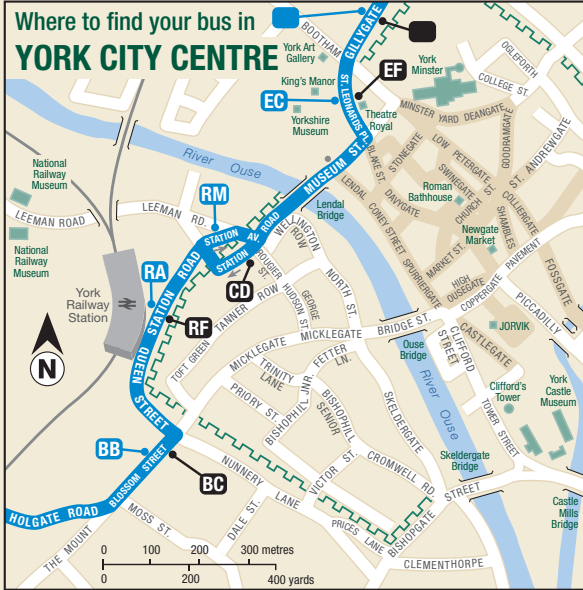

# Route Map

- Route of service 1
- Terminus point
- Bus stops served to Wigginton
- Bus stops served to Chapelfields
- Other bus stops
- Railway line and station