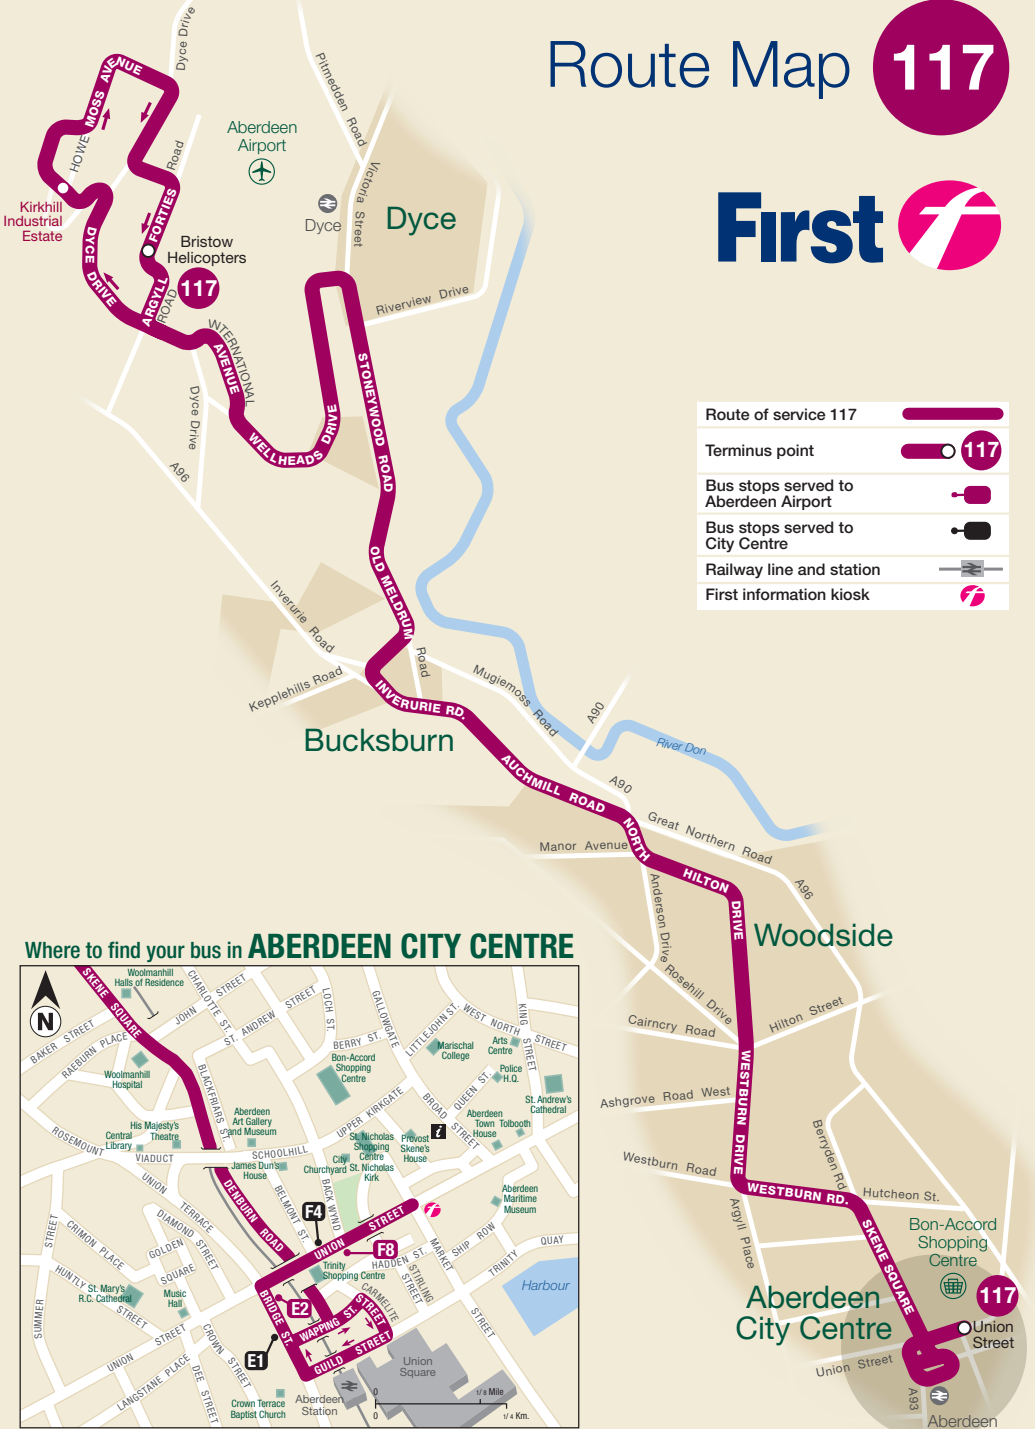

Route Map 117

Route of service 117	
Terminus point	
Bus stops served to Aberdeen Airport	
Bus stops served to City Centre	
Railway line and station	
First information kiosk	

Where to find your bus in ABERDEEN CITY CENTRE