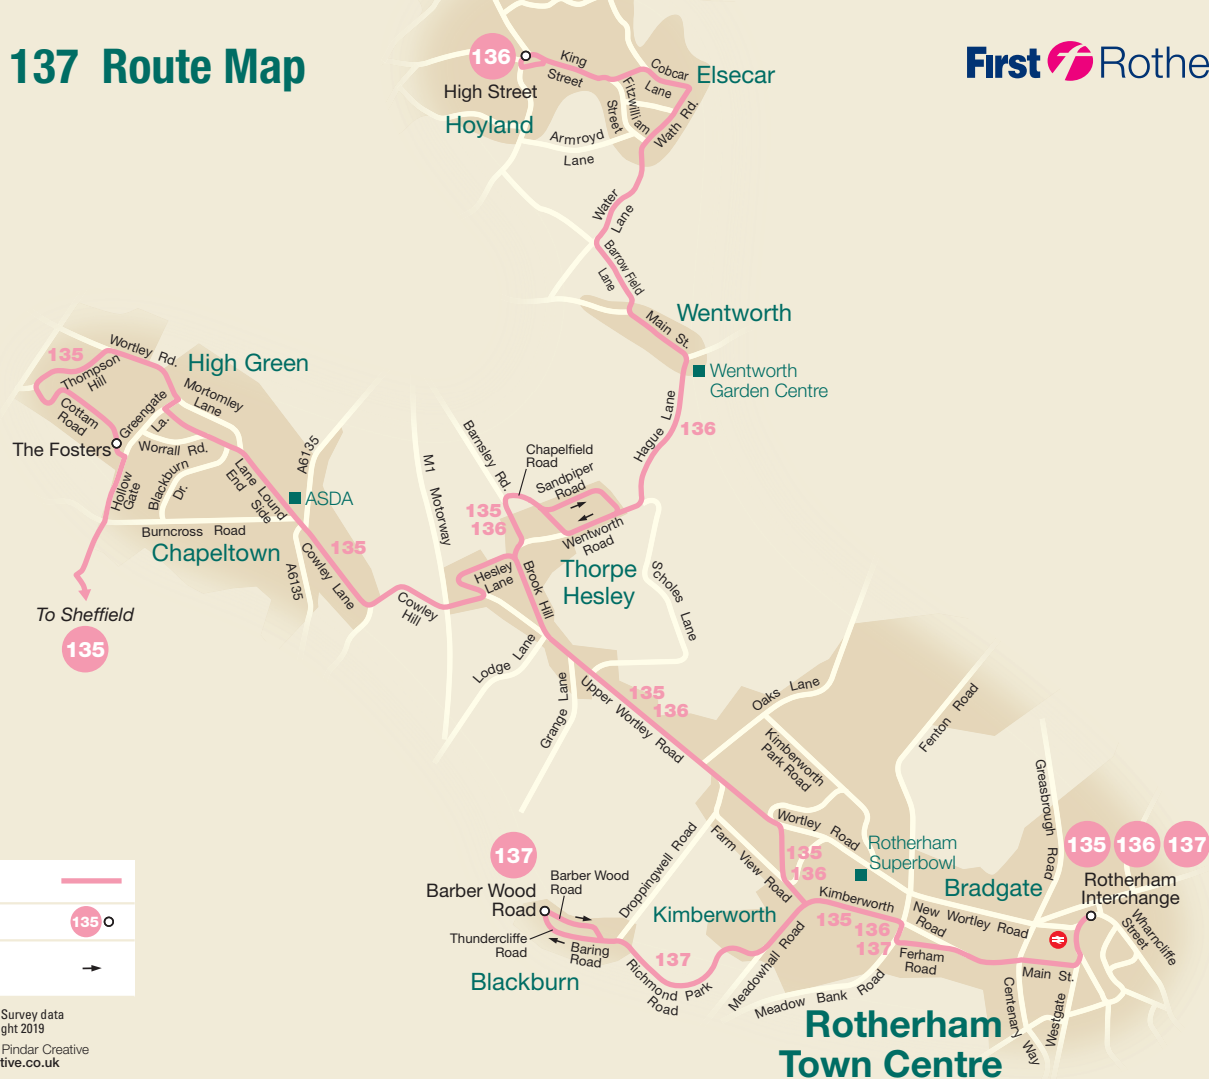

135 136 137 Route Map

135 136 137	
Terminus point	
Bus runs in the direction of arrow