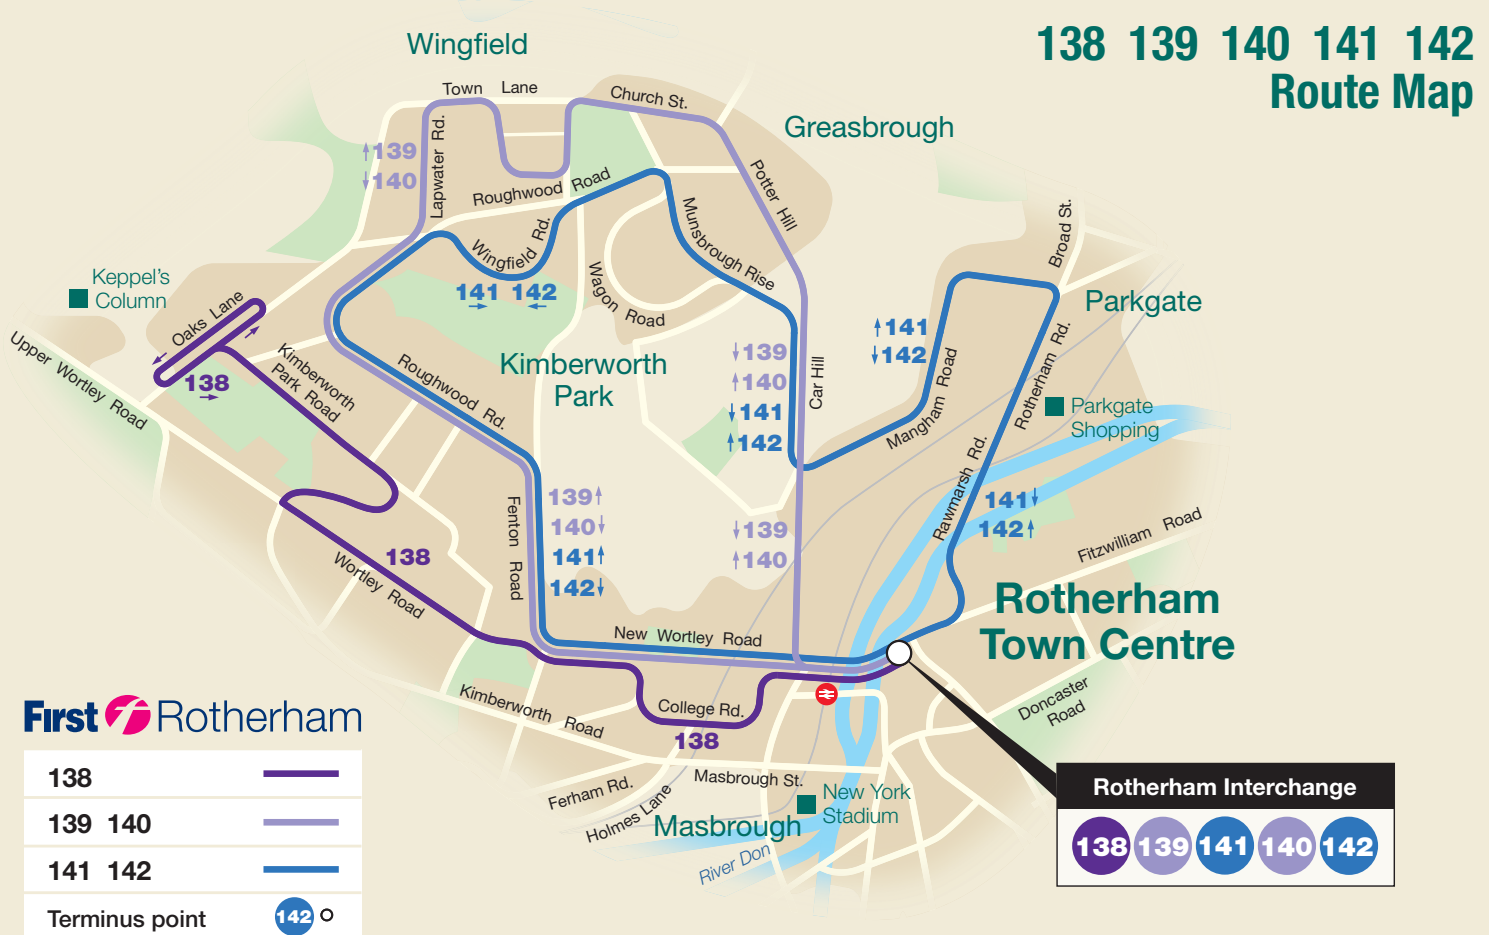

138 139 140 141 142 Route Map

First Rotherham

138	
139 140	
141 142	
Terminus point	
Bus runs in the direction of arrow	

Rotherham Interchange

138 139 141 140 142

Contains Ordnance Survey data
© Crown Copyright 2019
Digital Cartography by Pindar Creative
www.pindarcreative.co.uk