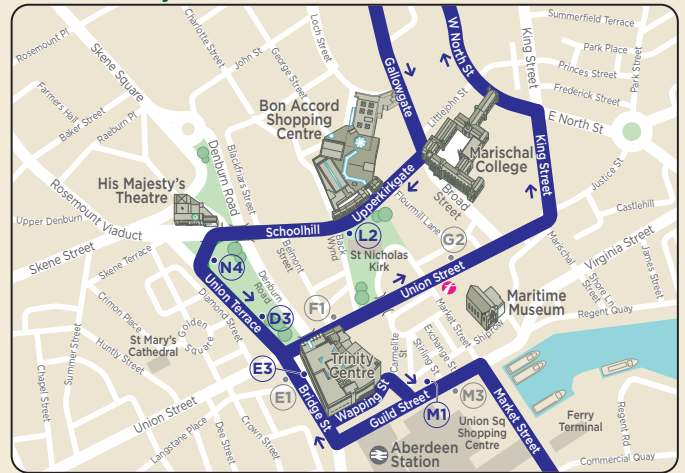

20 Route Map

Where to find your bus in ABERDEEN CITY CENTRE

Route of service 20

Terminus point

Bus stops served to Hillhead

Bus stops served to Balnagask

Railway station

First information kiosk