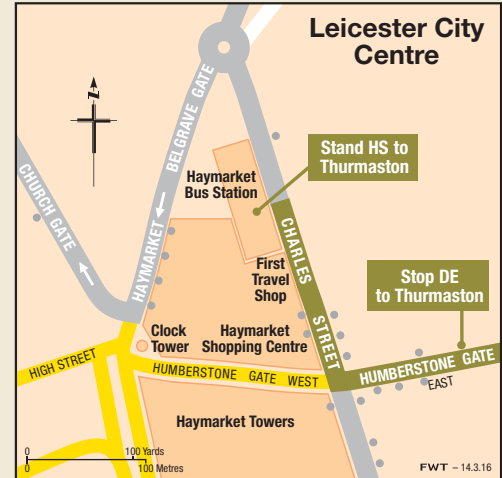

SERVICE 21

| | |
|--------------------------------|--|
| Route of Service 21 | |
| Terminus Points | |
| Bus stops served by Service 21 | |

Leicester City Centre
(see enlargement for city centre boarding points)

St. Matthew's

Stop DE to Thurleston

Stand HS to Thurleston

FWT - 14.3.16