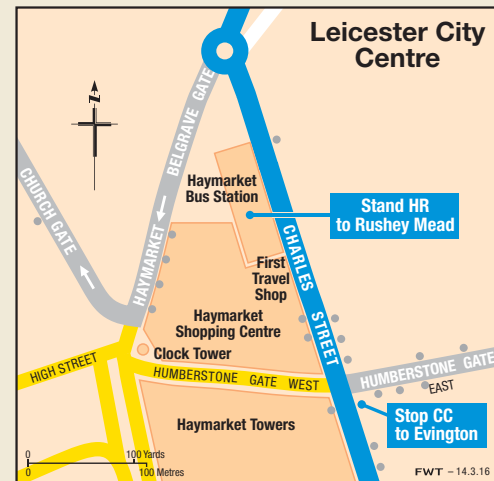

# SERVICE 22

- Route of Service 22 —
- Terminus Points ○
- Bus stops served by Service 22 ●

FWT - 14.3.16