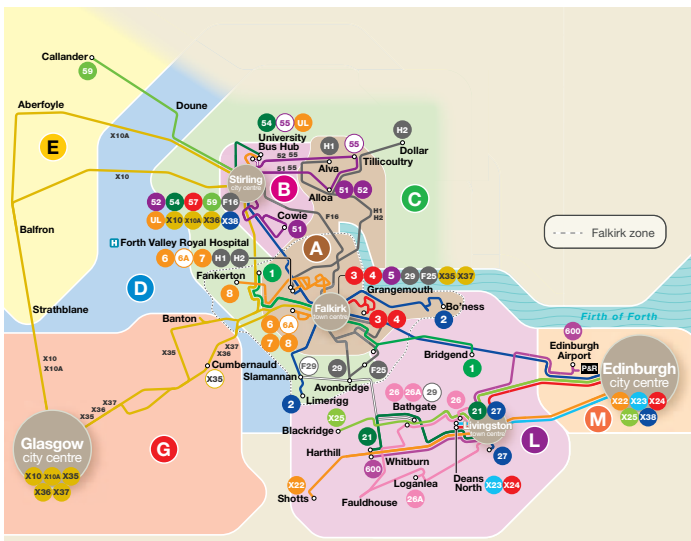

First Scotland East Zones

Ways to pay

FirstWeek 3+ Zones

Unlimited travel across all
First Scotland East Zones
A/B/C/D/E/G/L/M

Valid for 7 days

Only

£25

First Bus