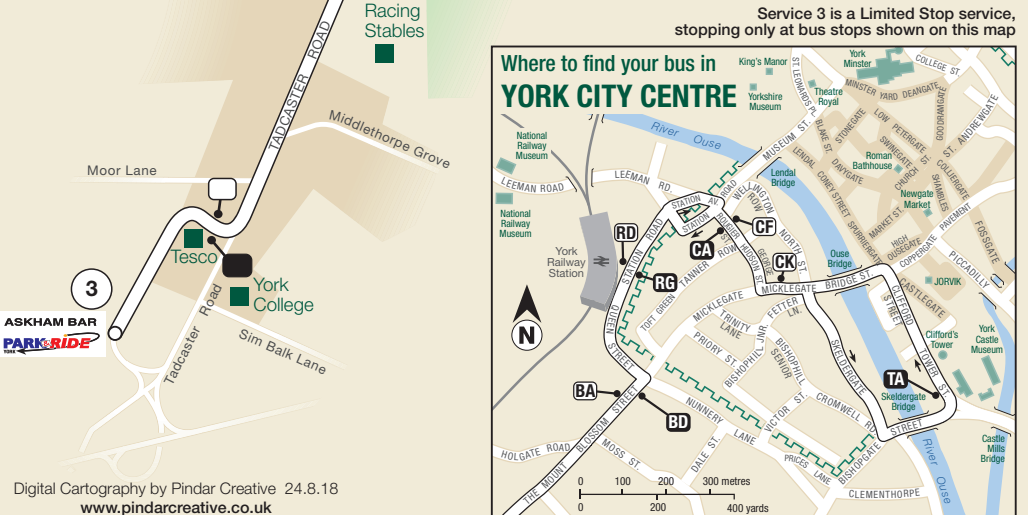

3

Route Map

PARK & RIDE
YORK

First  **York**

Route of service 3

Terminus point

Bus stops served towards Askham Bar

Bus stops served towards City Centre

Railway line and station

Service 3 is a Limited Stop service, stopping only at bus stops shown on this map