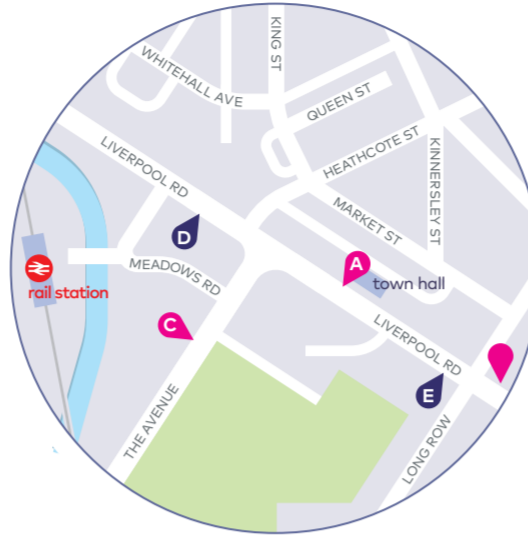

where to catch your bus in Kidsgrove

- ▶ towards Tunstall / Hanley
- ▶ towards Crewe

where to catch your bus in Tunstall

- ▶ towards Kidsgrove / Talke / Alsager / Crewe
- ▶ towards Burslem / Hanley

where to catch your bus in Burslem

- ▶ towards Kidsgrove / Talke / Alsager / Crewe
- ▶ towards Hanley

where to catch your bus in Hanley

- ▶ towards Kidsgrove / Crewe
- ▶ getting off towards bus station