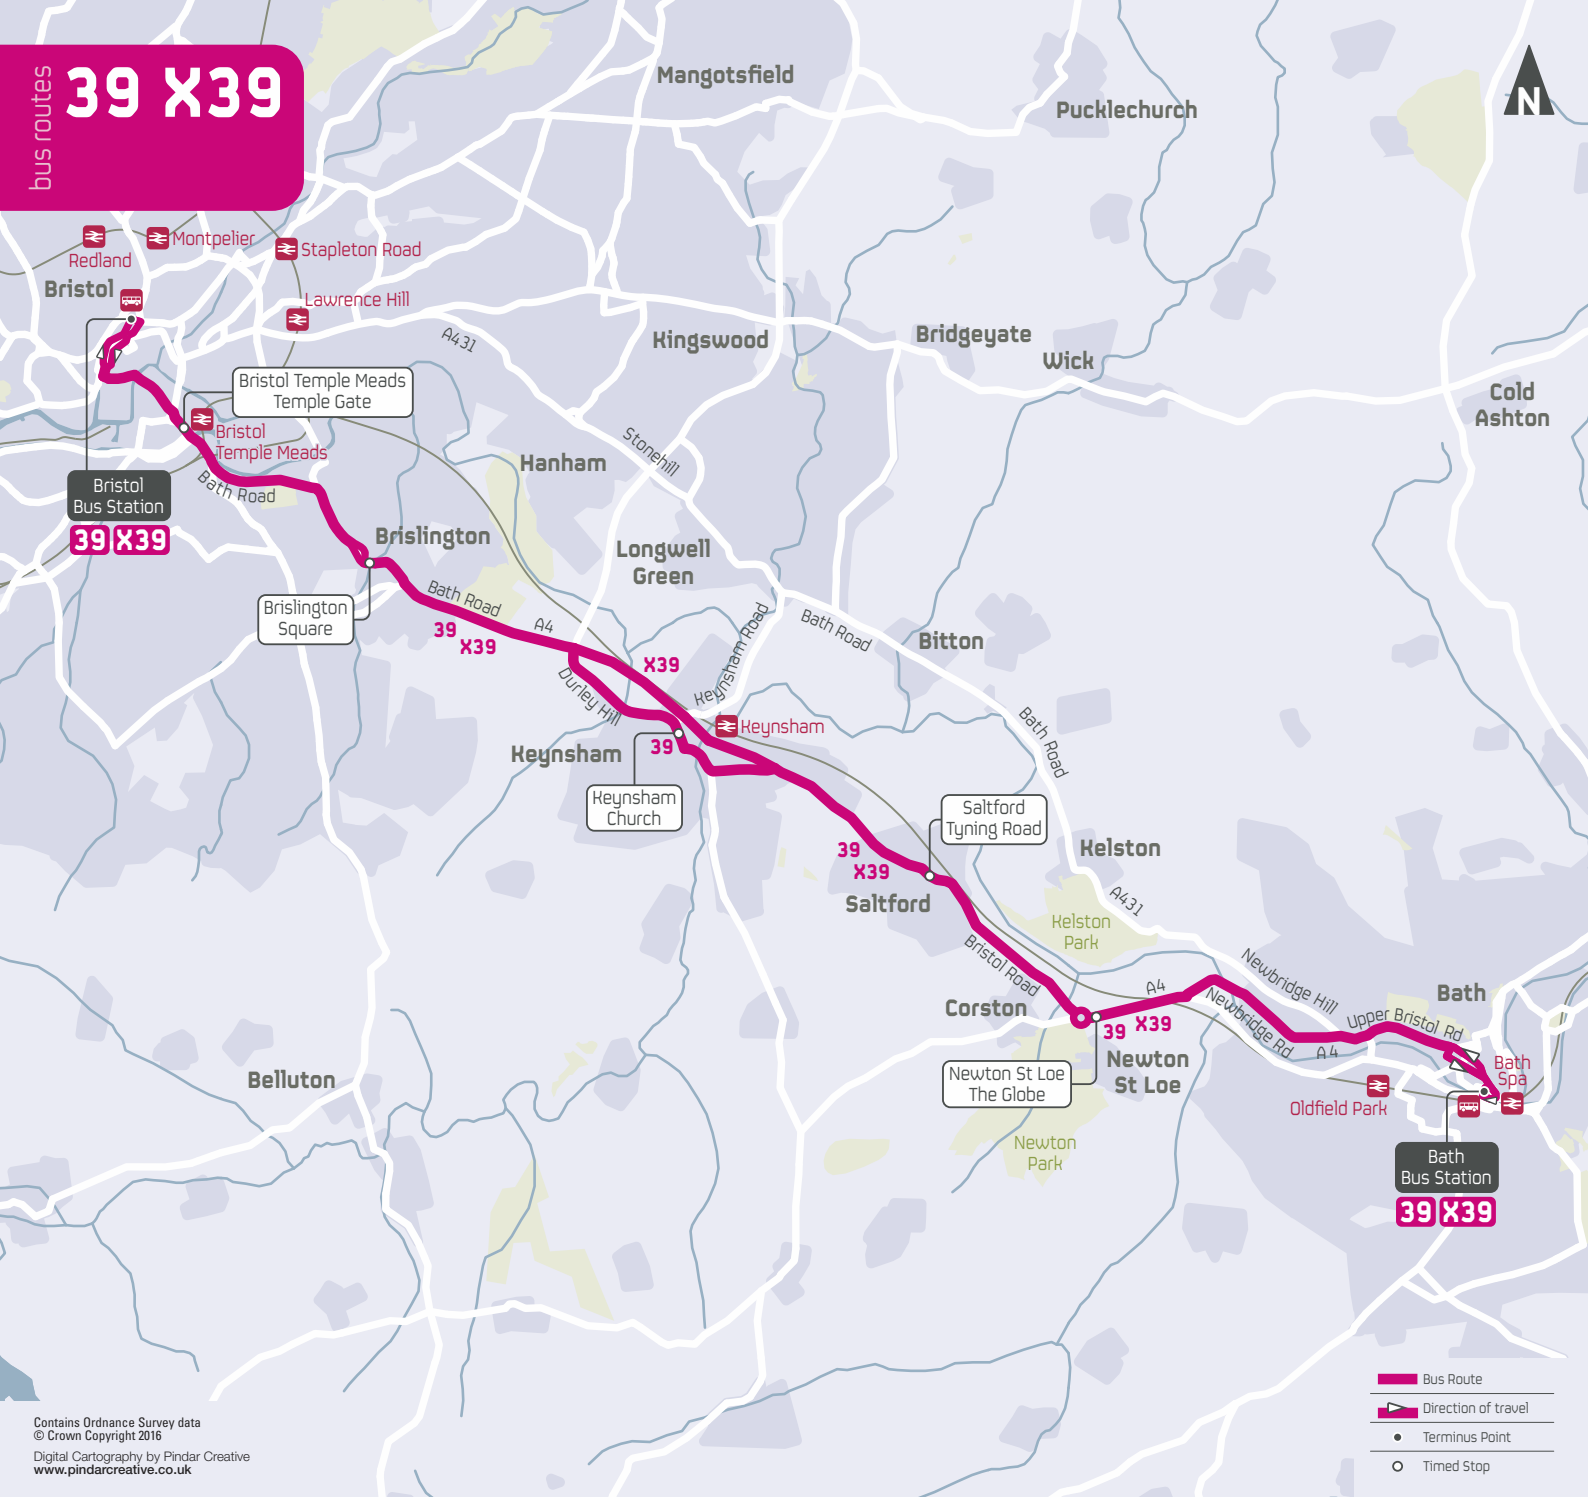

bus routes **39 X39**

Redland
Montpelier
Stapleton Road
Lawrence Hill

Bristol Temple Meads
Temple Gate

Bristol Bus Station
39 X39

Brislington Square

Brislington

39 X39

Longwell Green

X39

Keynsham

Keynsham Church

39

39 X39

Saltford

Saltford Tynning Road

Kelston

Corston

39 X39
Newton St Loe

Newton St Loe
The Globe

Bath

Bath Bus Station
39 X39

- Bus Route
- Direction of travel
- Terminus Point
- Timed Stop