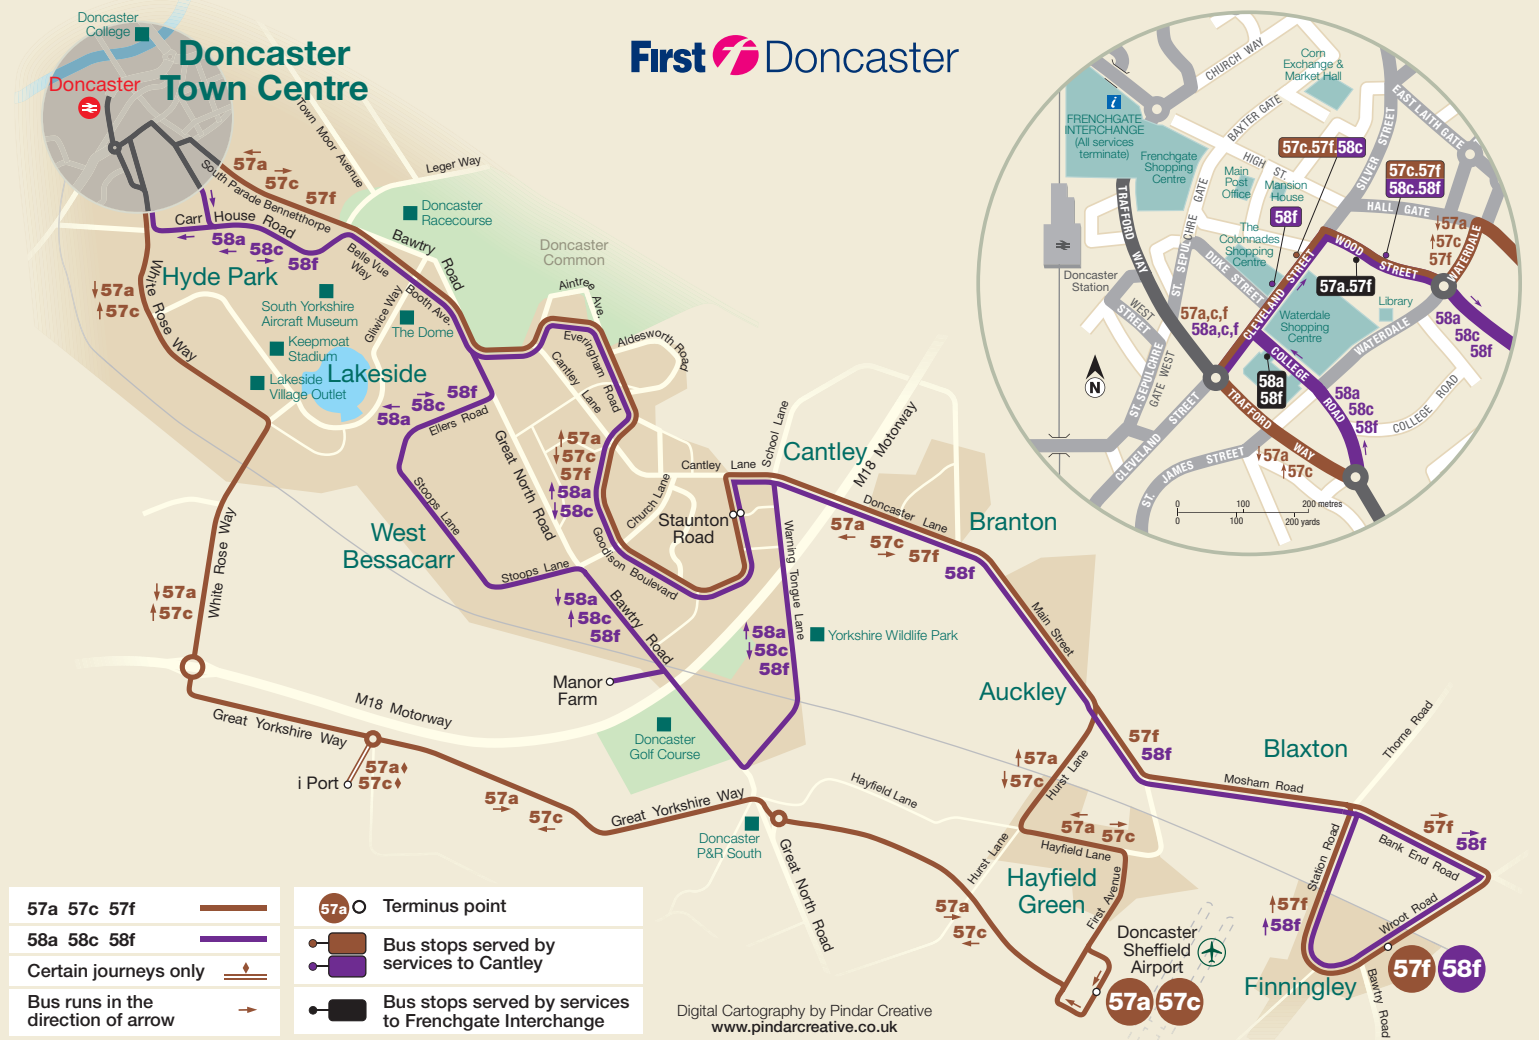

Doncaster  
Town Centre

57a 57c 57f		 Terminus point
58a 58c 58f		 Bus stops served by services to Cantley
Certain journeys only		 Bus stops served by services to Frenchgate Interchange
Bus runs in the direction of arrow	