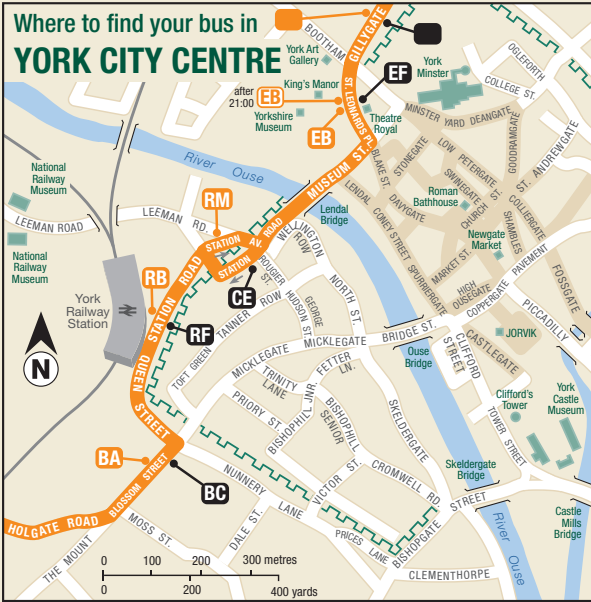

5 5A Route Map

Route of service 5 and 5A	
Terminus point	
Bus stops served to Strensall	
Bus stops served to Acomb	
Railway line and station	