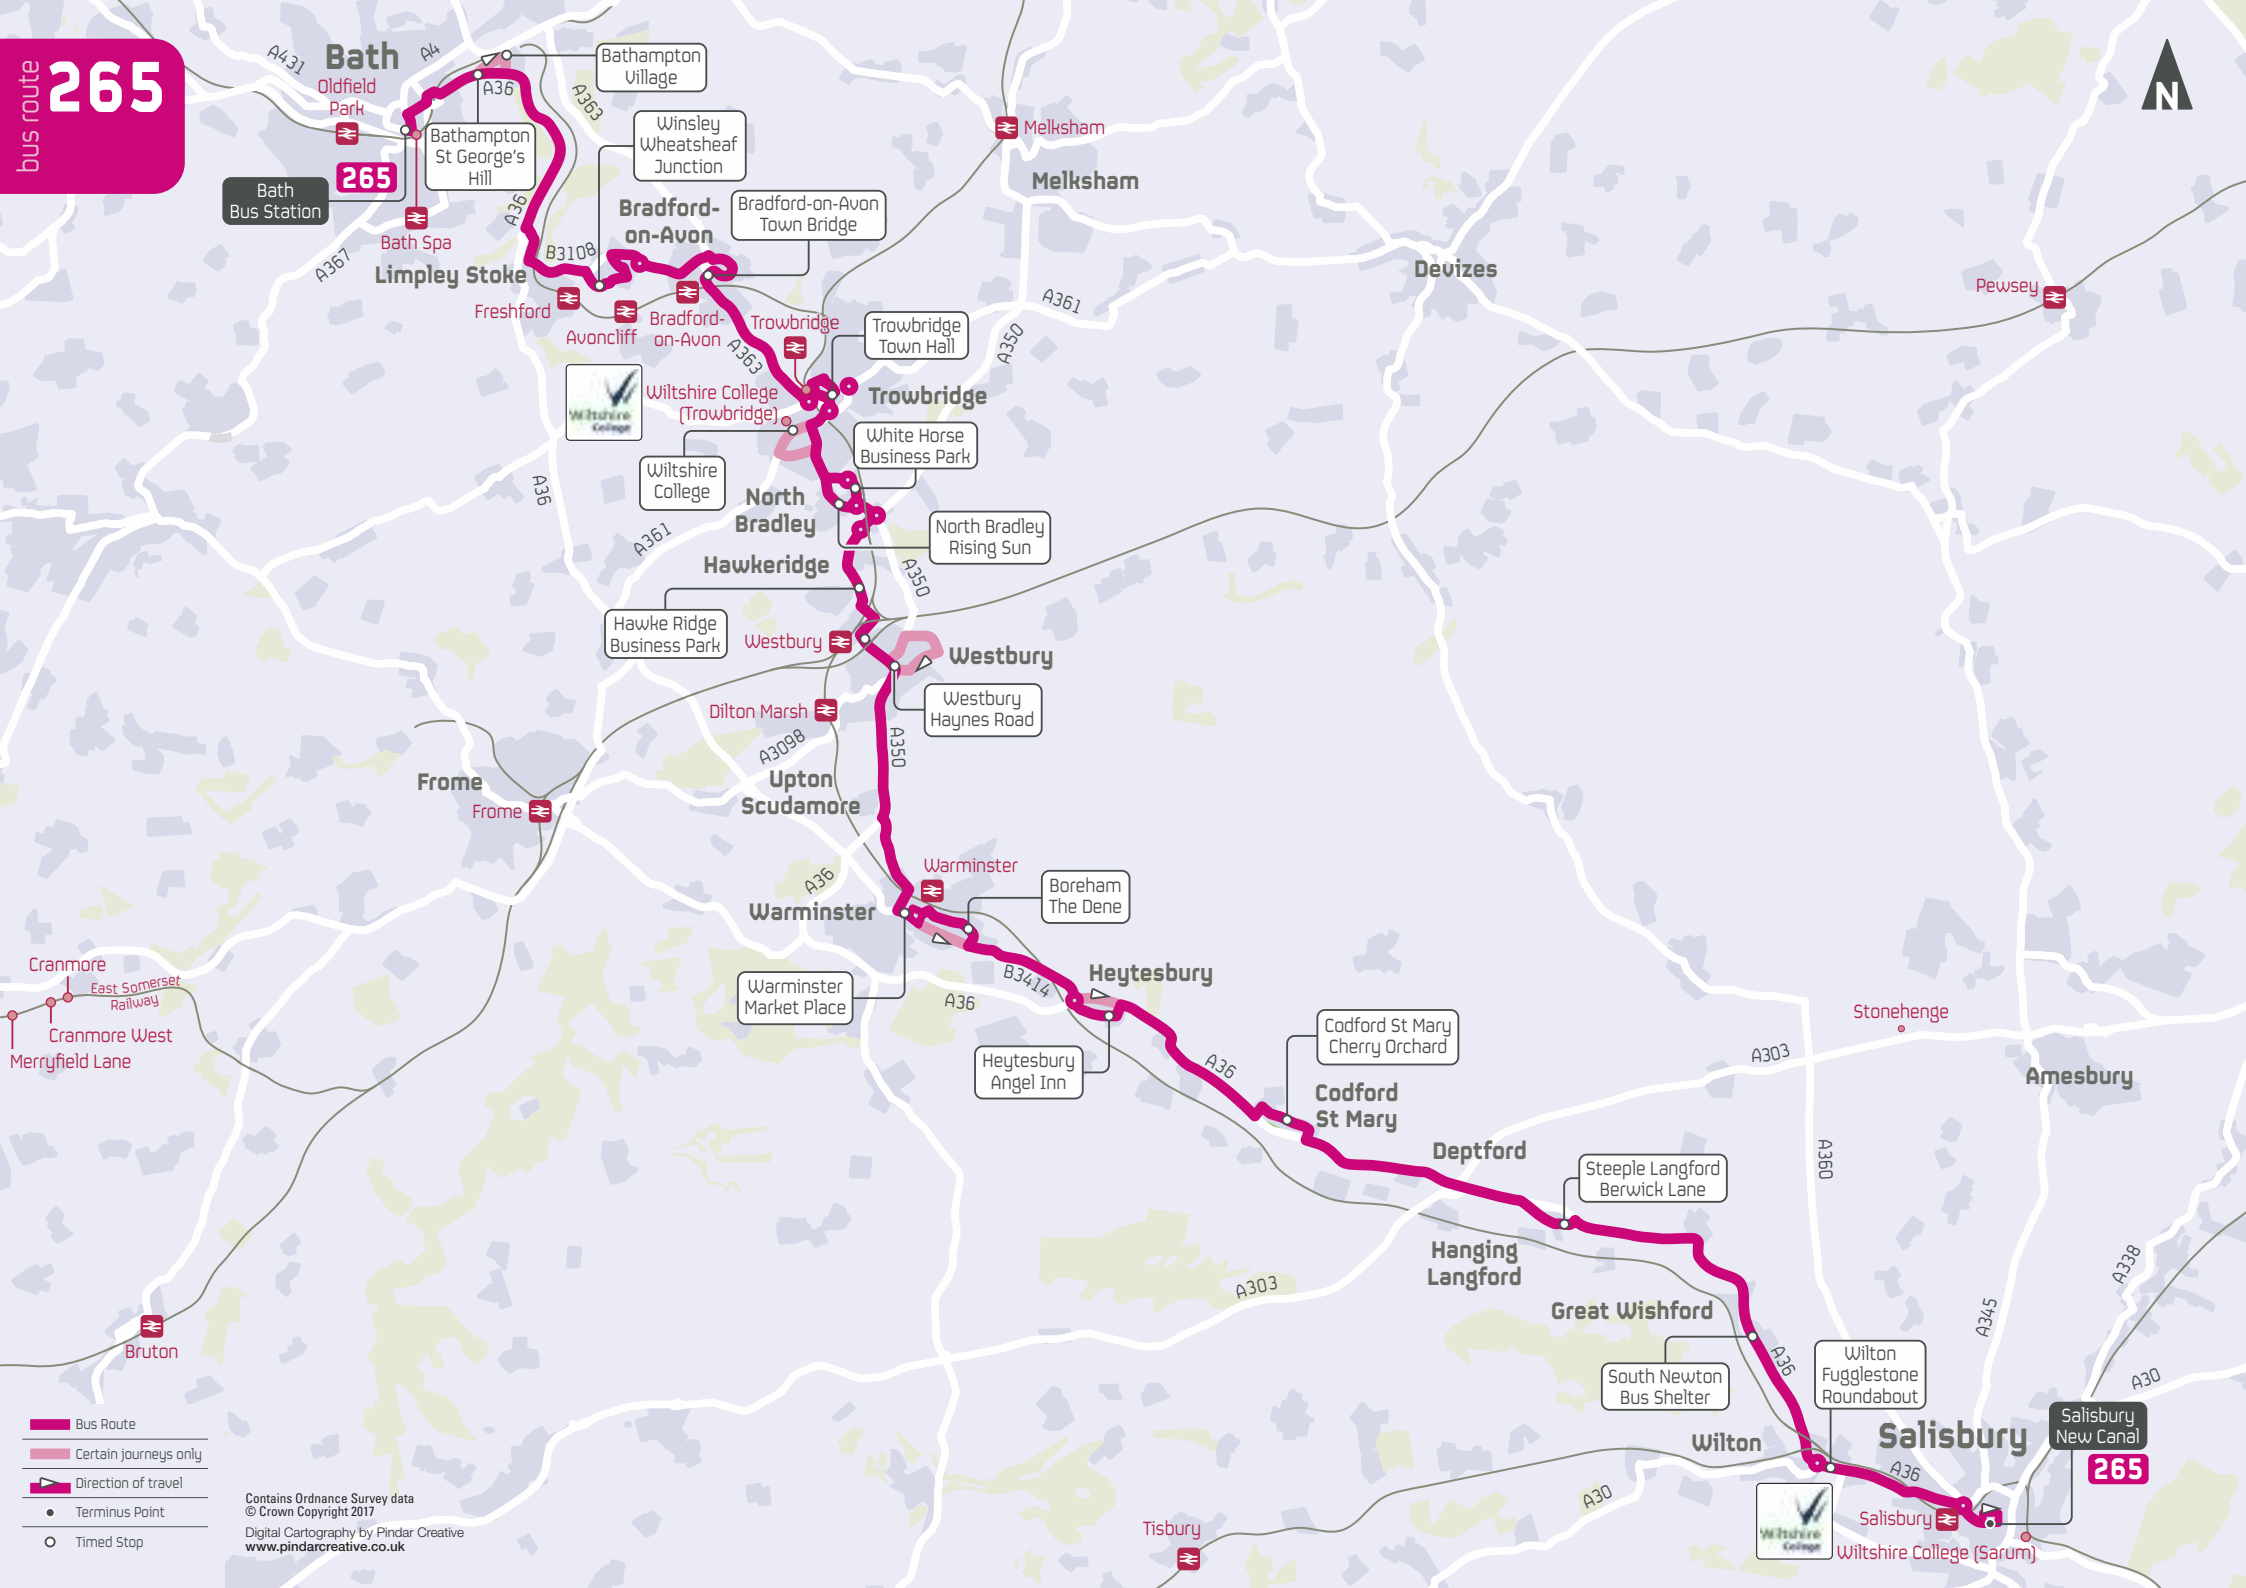

Note: ◆ - Journey supported by Wiltshire Council

bus route **265**

Cranmore  
East Somerset  
Railway  
Cranmore West  
Merryfield Lane

- Bus Route
- Certain journeys only
- Direction of travel
- Terminus Point
- Timed Stop