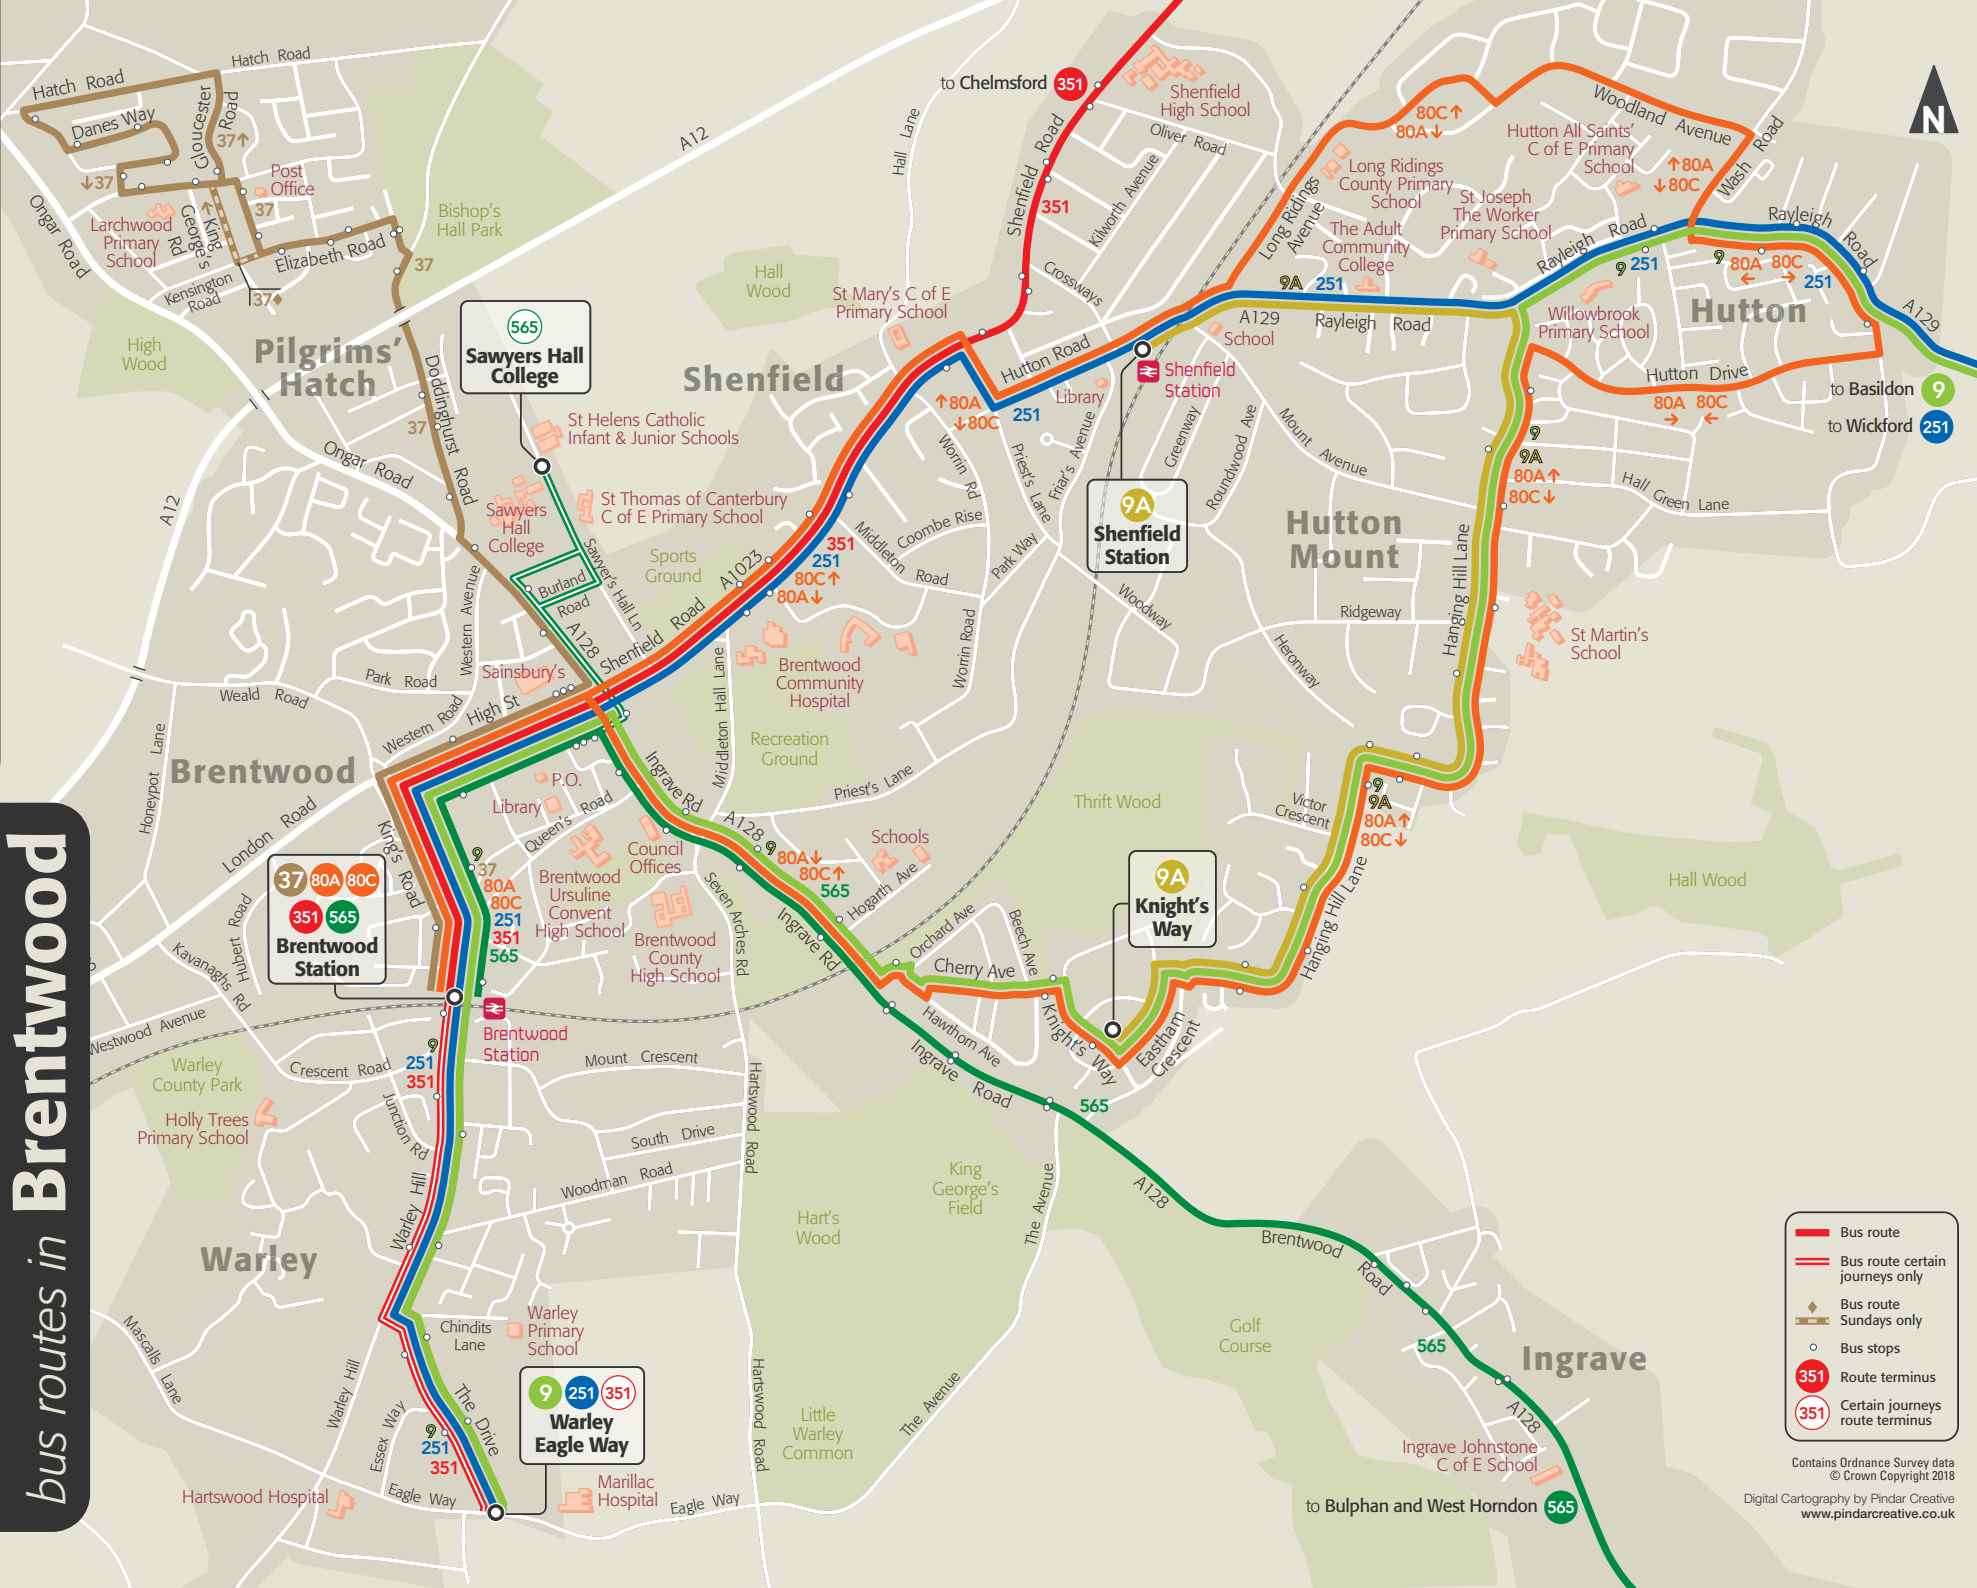

bus routes in Brentwood

- Bus route
- Bus route certain journeys only
- Bus route Sundays only
- Bus stops
- Route terminus
- Certain journeys route terminus

Contains Ordnance Survey data
© Crown Copyright 2018
Digital Cartography by Pindar Creative
www.pindarcreative.co.uk

Customer Services ...

customerfeedback-ssc@firstgroup.com

0345 646 0707

Mon-Sat 0700-1900; Sun 0900-1700 except public holidays

Traveline ...

0871 200 22 33

Daily 0700-2200
Calls cost 12p per minute plus your phone company's access charge