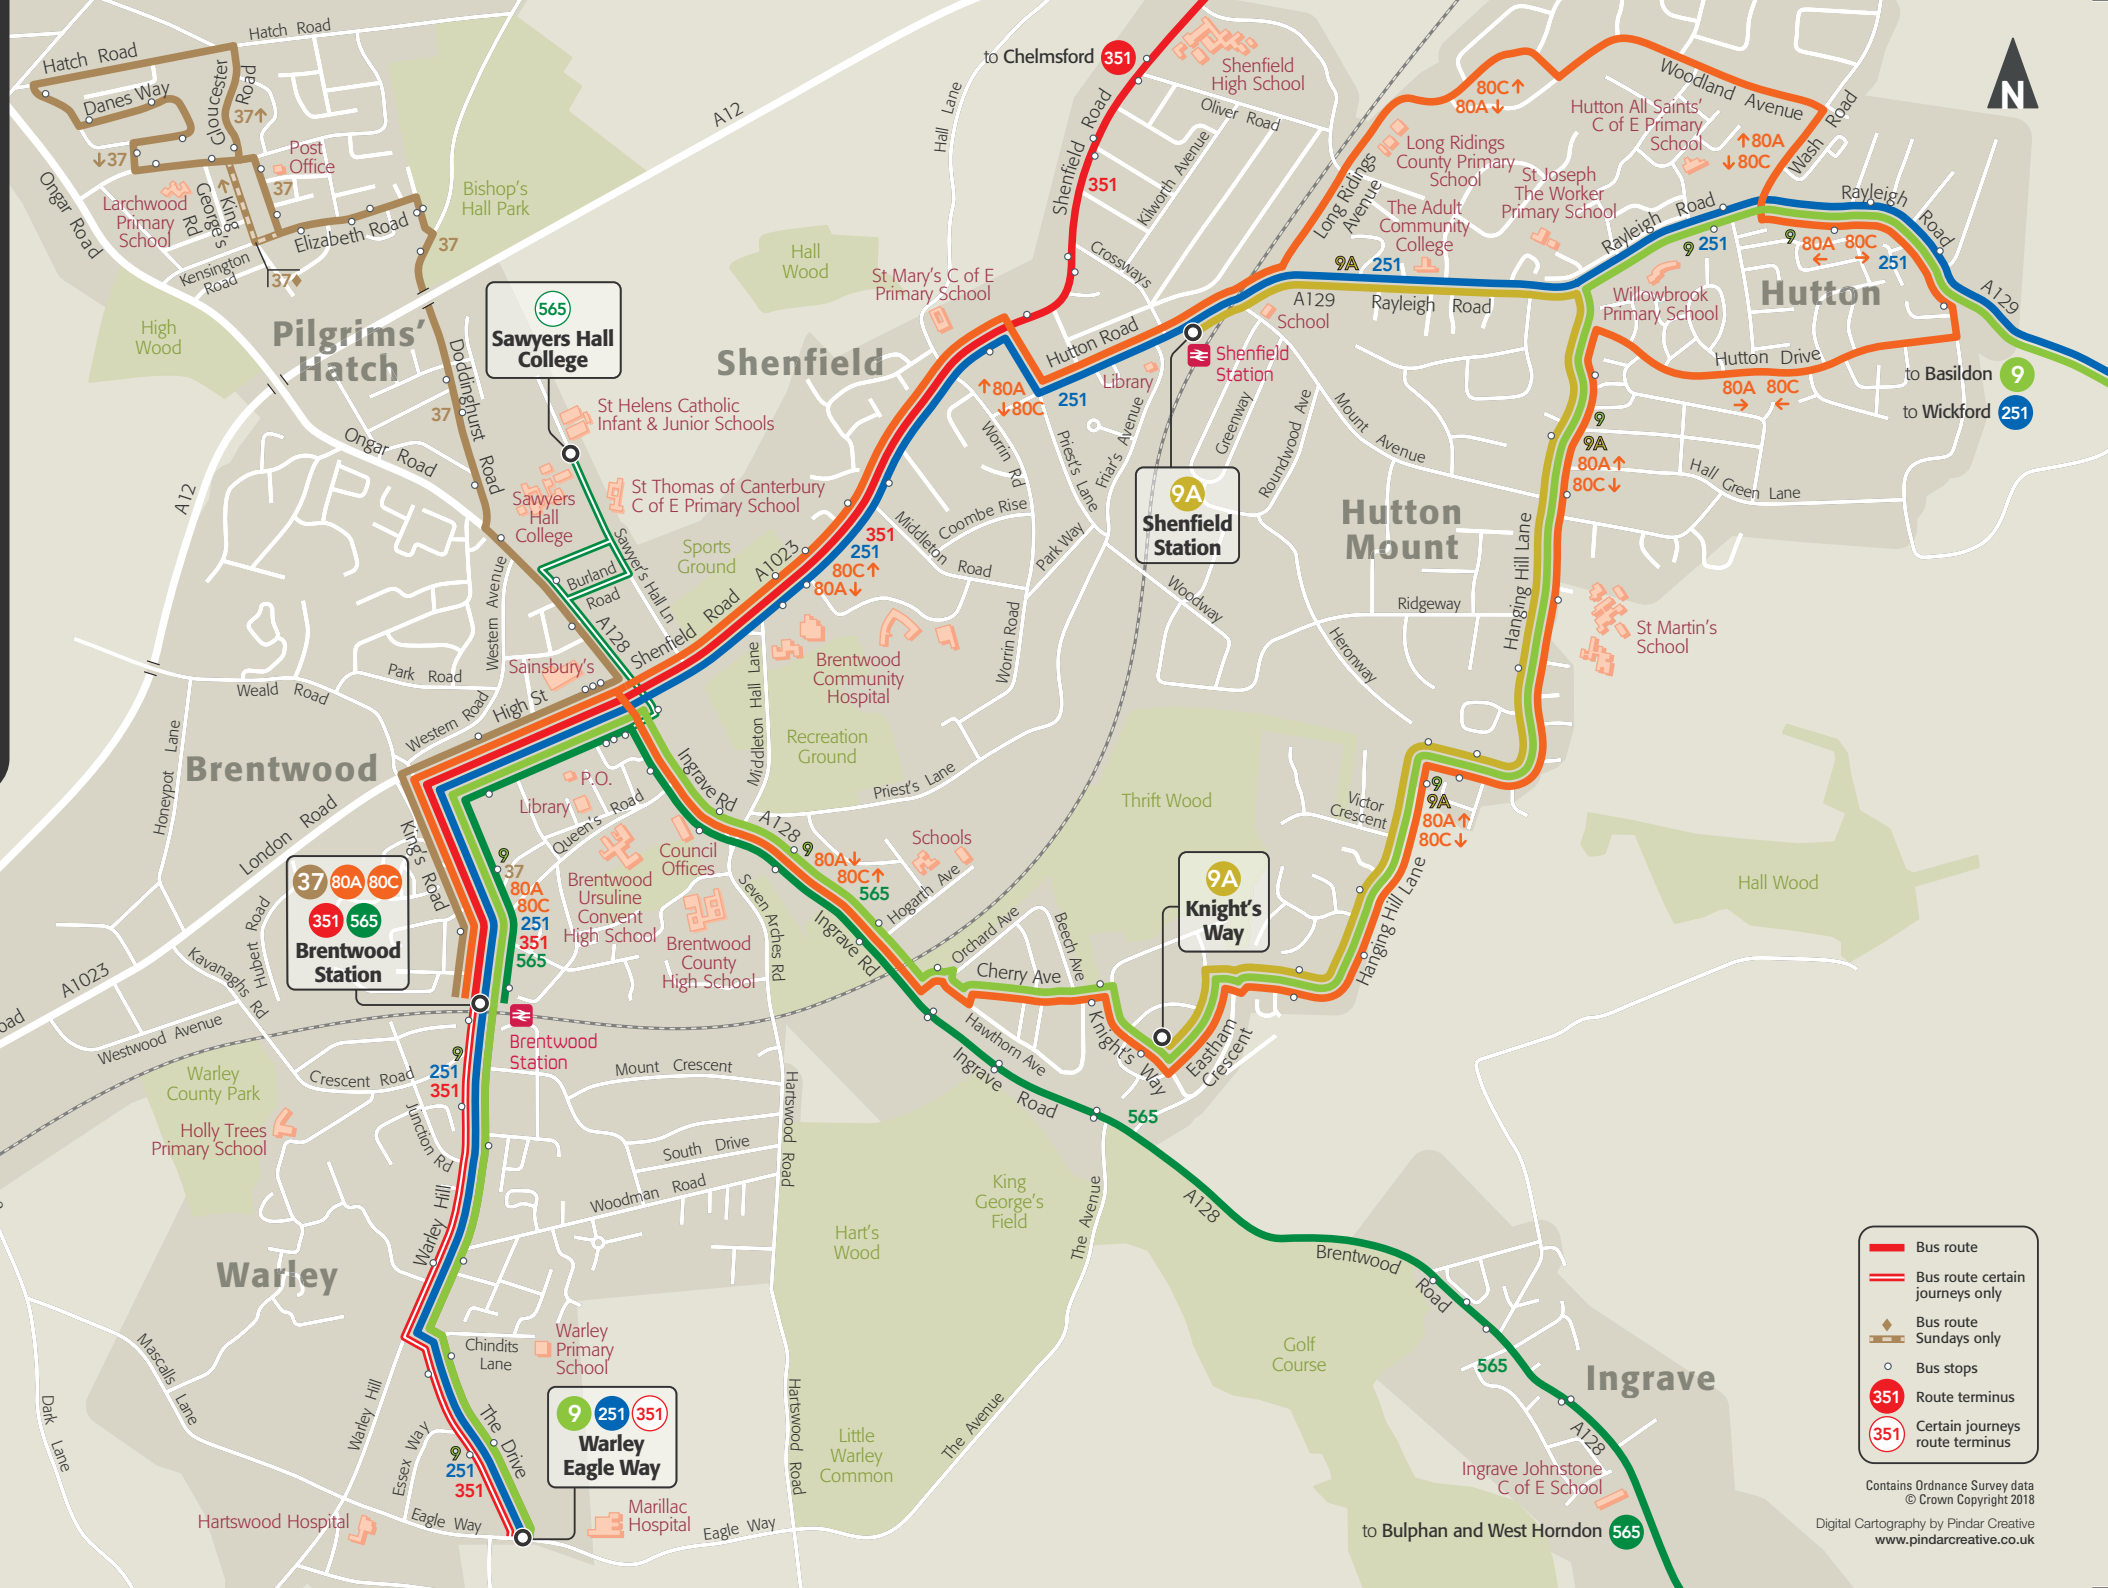

bus routes in Brentwood

Brentwood Station

- 37
- 80A
- 80C
- 351
- 565

Sawyers Hall College

565

Shenfield Station

9A

Knight's Way

9A

Warley Eagle Way

- 9
- 251
- 351

Legend

- Bus route
- Bus route certain journeys only
- Bus route Sundays only
- Bus stops
- Route terminus
- Certain journeys route terminus