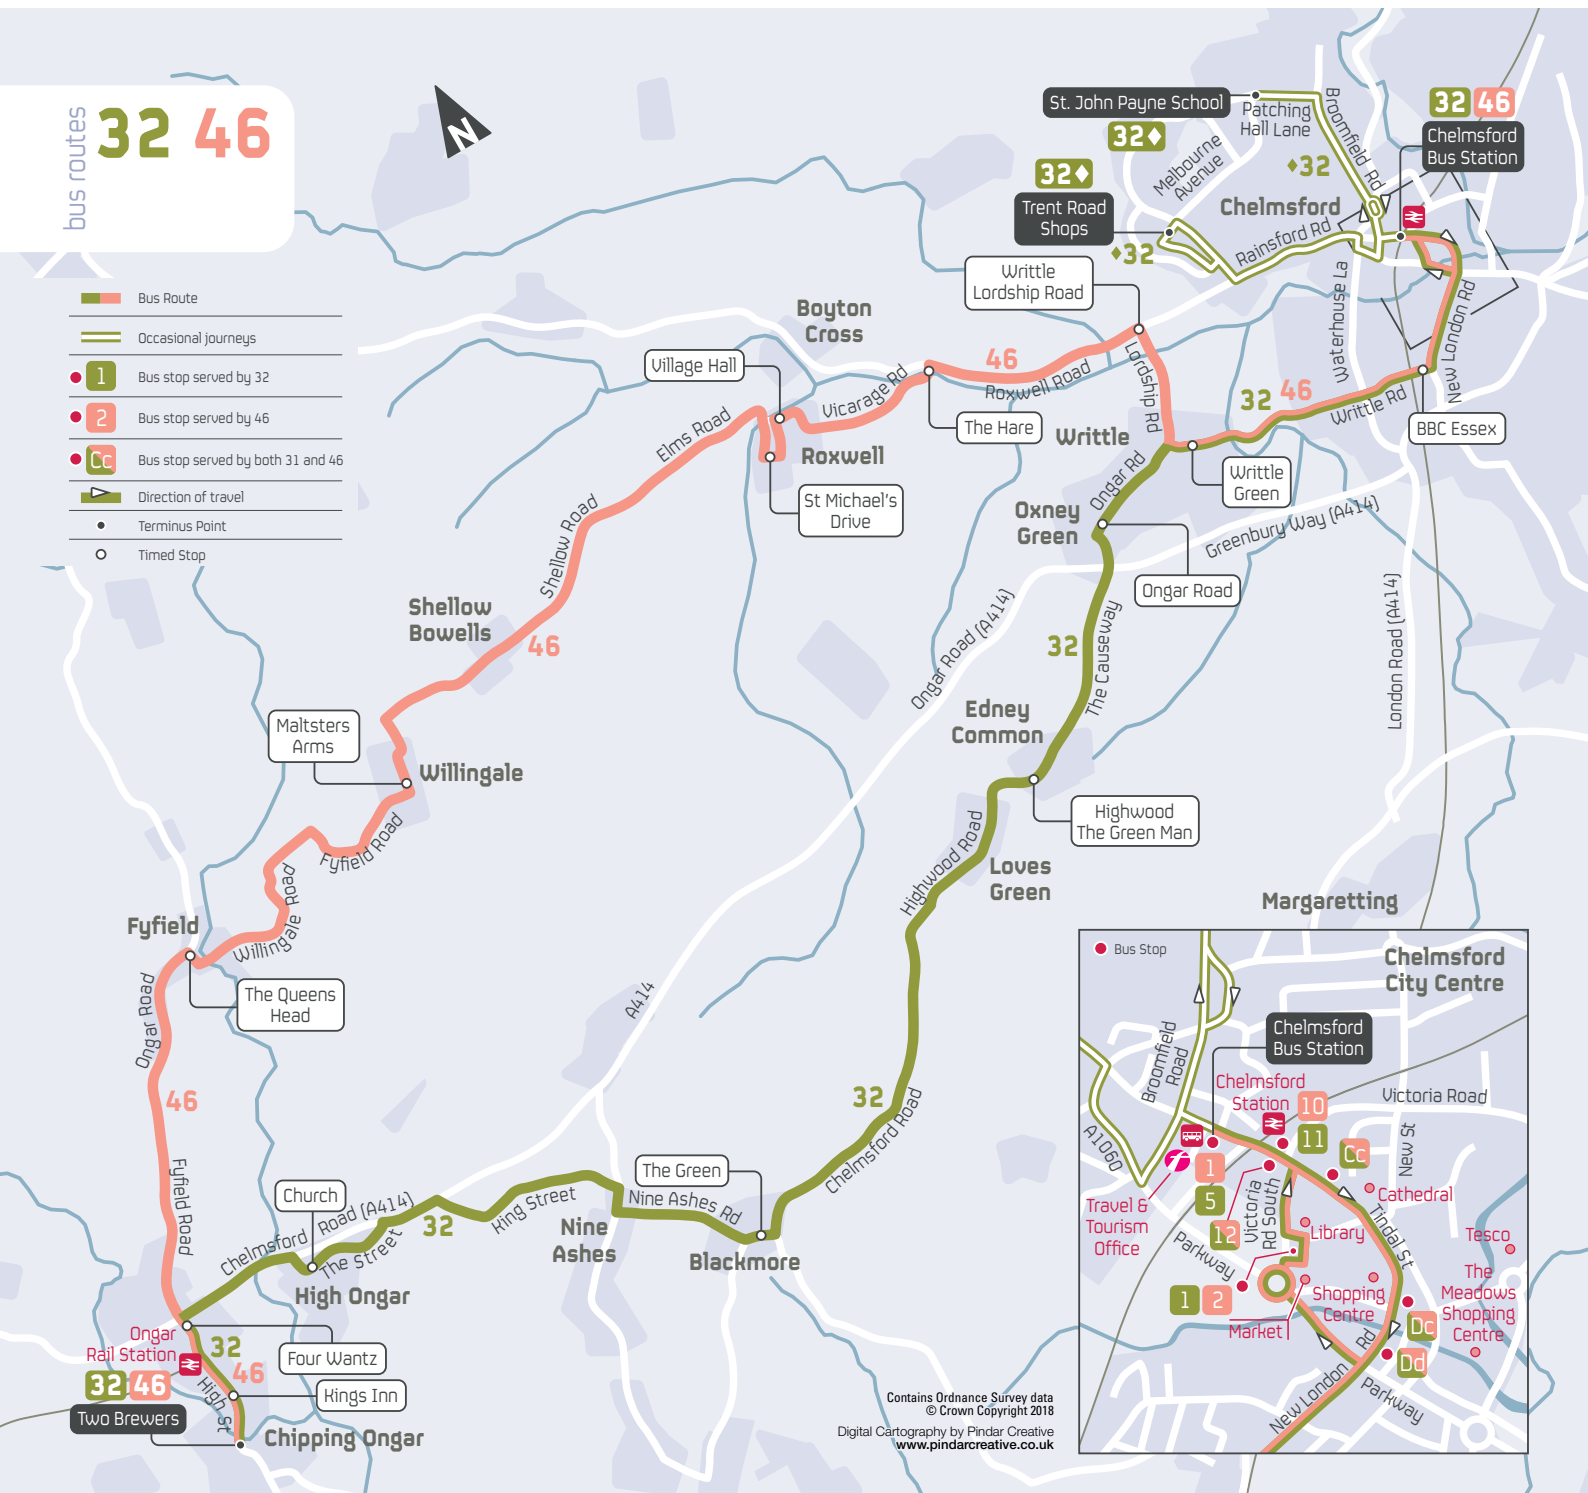

What's Changed?

Service 32: Chelmsford to Ongar.

Revised Monday to Friday afternoon timetable, to improve punctuality.

Service 46: Chelmsford to Ongar.

Revised Monday to Friday timetable to improve punctuality. Please note that the first journey from Ongar will depart 10 minutes earlier than currently, at 0720, to ensure a punctual arrival in Chelmsford.

46

Chelmsford | Ongar

via Roxwell, Willingale and Fyfield

Mondays to Fridays except Public Holidays

Service Number	46	46	46	46	46	46
Chelmsford, Bus Station	0825	1015	1240	1430	1620	1810
Chelmsford, New London Road, H&M	0827	1017	1242	1432	1624	1813
Writtle, Lordship Lane	0841	1028	1253	1443	1635	1824
Roxwell nr The Hare	0846	1033	1258	1448	1640	1829
Roxwell, Village Hall	0849	1036	1301	1451	1643	1832
Roxwell, St Michaels Drive	0851	1038	1303	1453	1645	1834
Willingale, Maltsters Arms	0901	1048	1313	1503	1655	1843
Fyfield, Queens Head	0908	1055	1320	1510	1702	1850
Ongar Four Wantz	0912	1059	1324	1514	1706	1854
Ongar, Kings Inn	0915	1102	1327	1517	1709	1857
Ongar, Two Brewers	0917	1104	1329	1519	1712	1859

Saturdays

Service Number	46	46	46	46	46	46
Chelmsford, Bus Station	0828	1015	1240	1430	1615	1804
Chelmsford, New London Road, H&M	0830	1017	1242	1432	1617	1806
Writtle, Lordship Road	0841	1028	1253	1443	1628	1817
Roxwell, The Hare	0846	1033	1258	1448	1633	1822
Roxwell, Village Hall	0849	1036	1301	1451	1636	1825
Roxwell, St Michaels Drive	0851	1038	1303	1453	1638	1827
Willingale, Maltsters Arms	0901	1048	1313	1503	1648	1837
Fyfield, Queens Head	0908	1055	1320	1510	1655	1844
Ongar Four Wantz	0912	1059	1324	1514	1659	1848
Ongar, Kings Inn	0915	1102	1327	1517	1702	1851
Ongar, Two Brewers	0917	1104	1329	1519	1705	1853